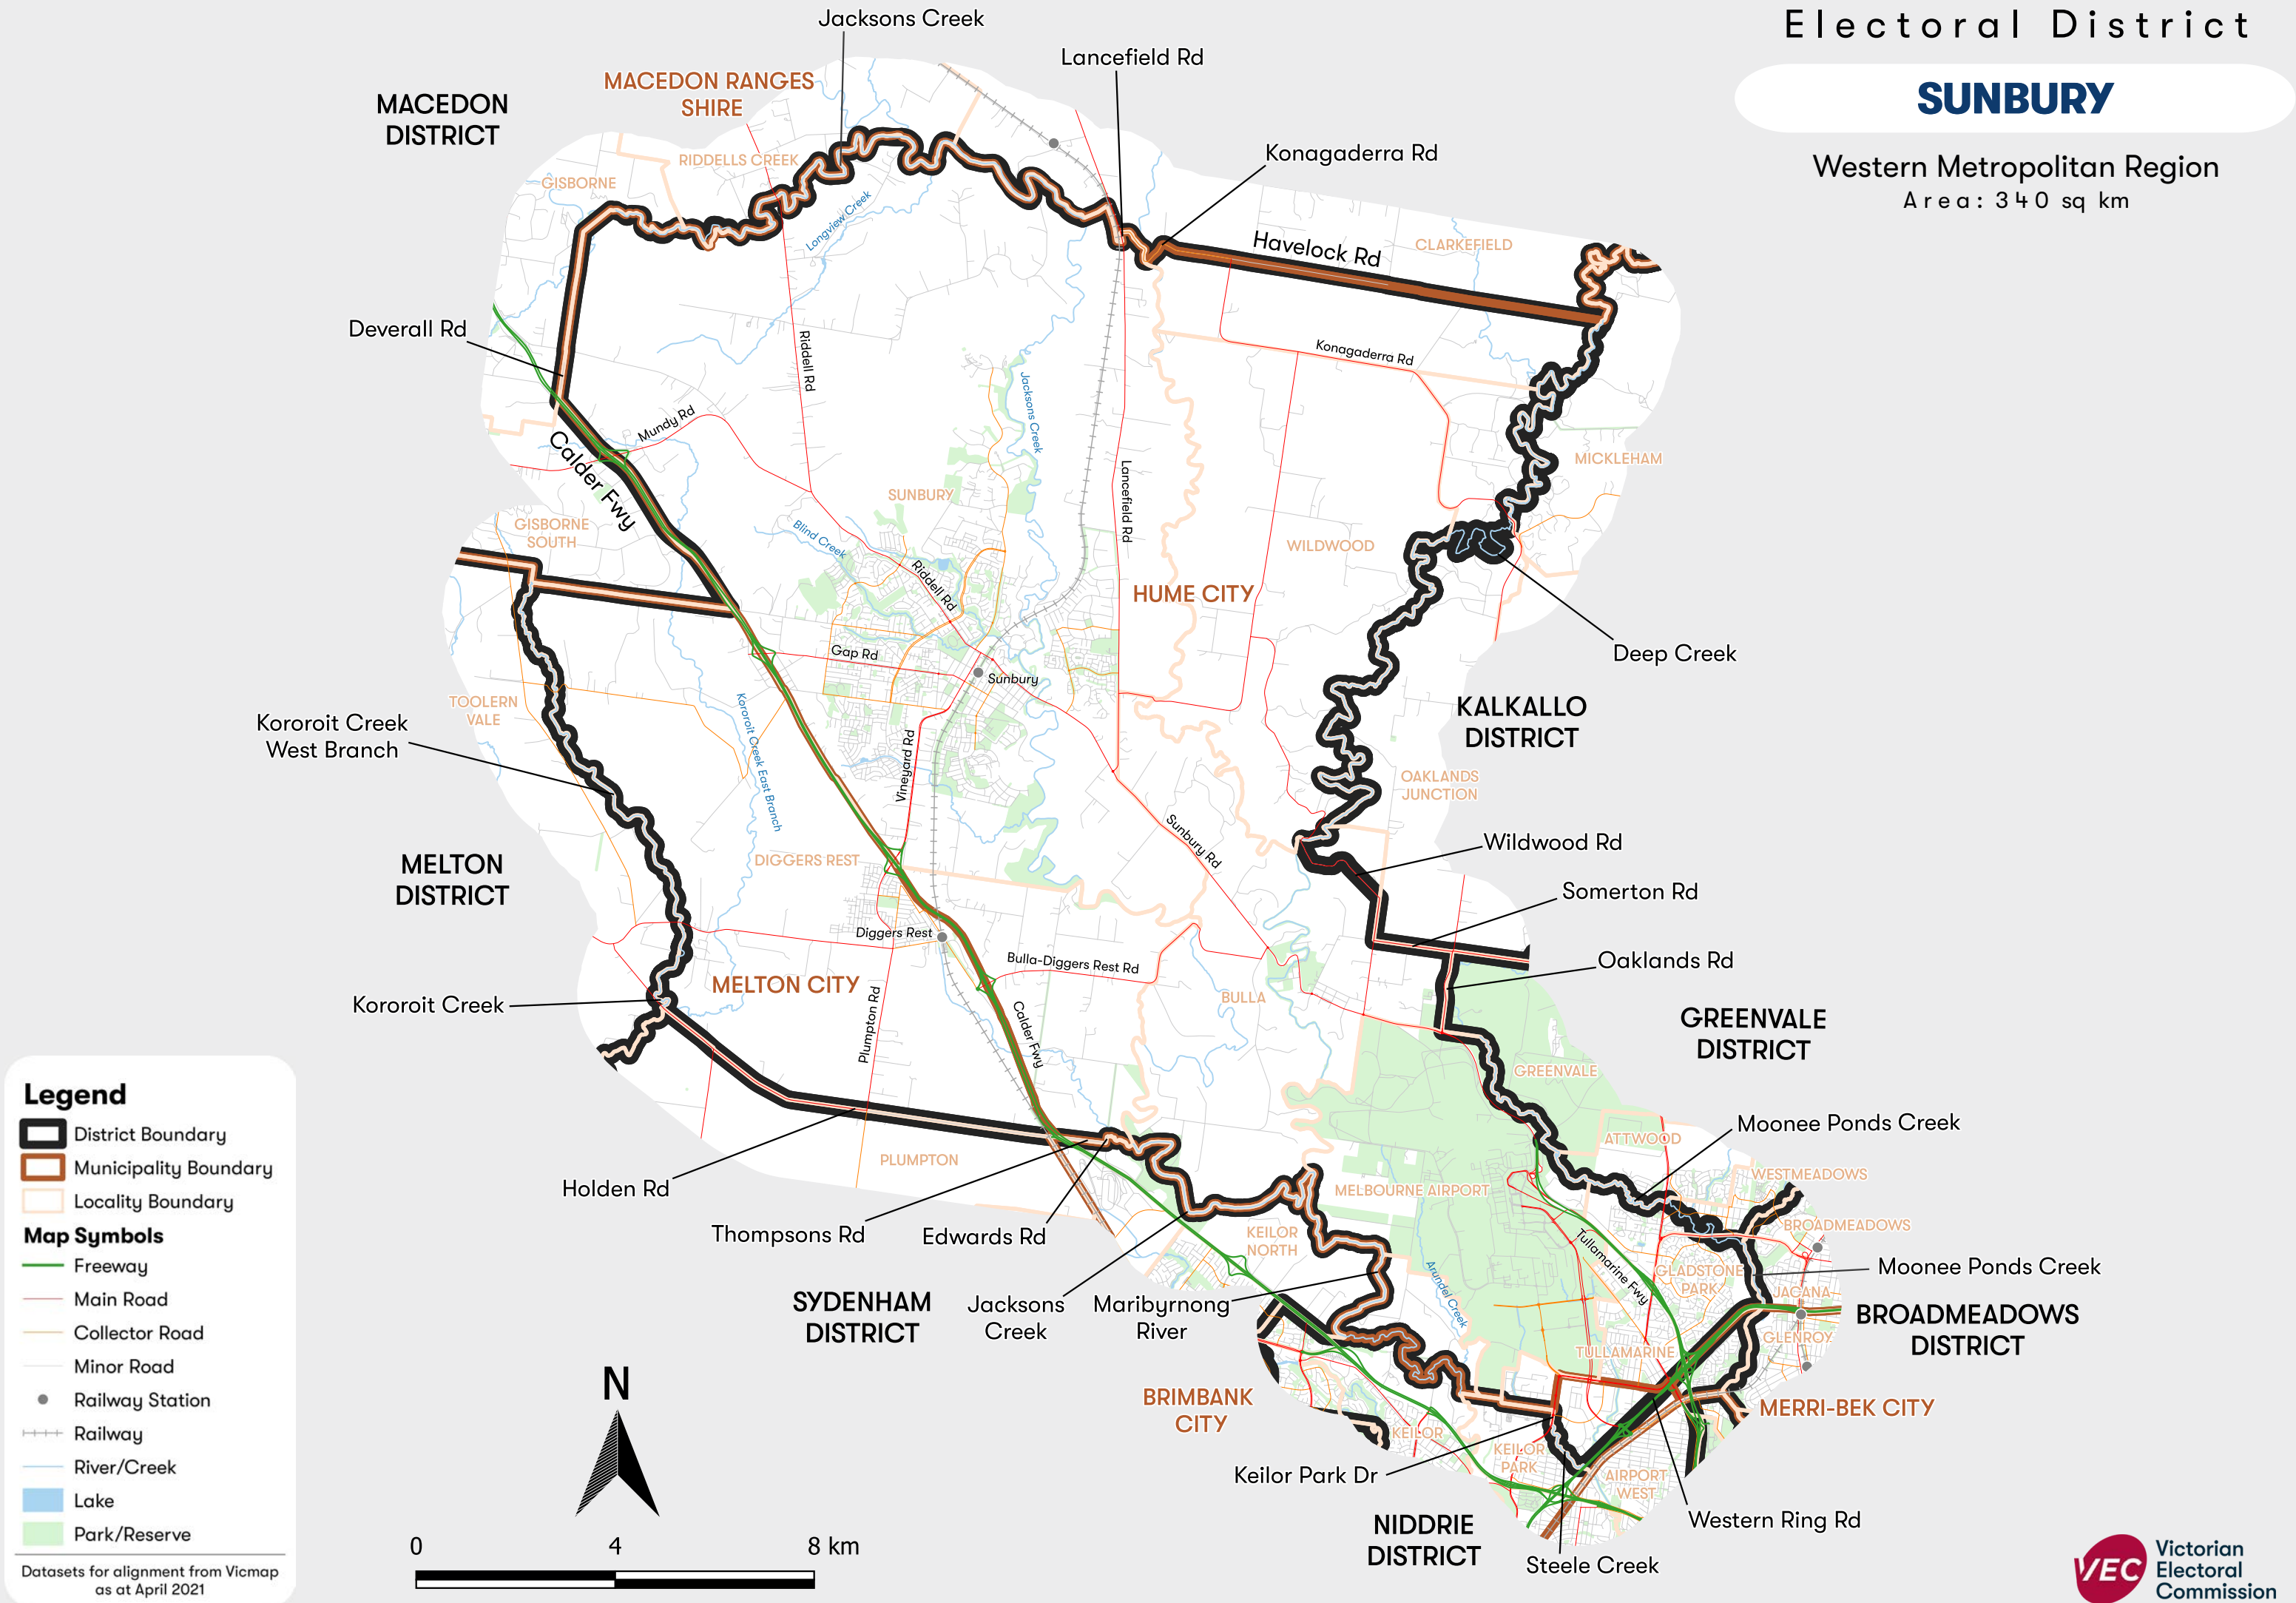

# SUNBURY

Western Metropolitan Region  
Area: 340 sq km

### Legend

- District Boundary
- Municipality Boundary
- Locality Boundary
- Map Symbols**
- Freeway
- Main Road
- Collector Road
- Minor Road
- Railway Station
- Railway
- River/Creek
- Lake
- Park/Reserve

Datasets for alignment from Vicmap as at April 2021