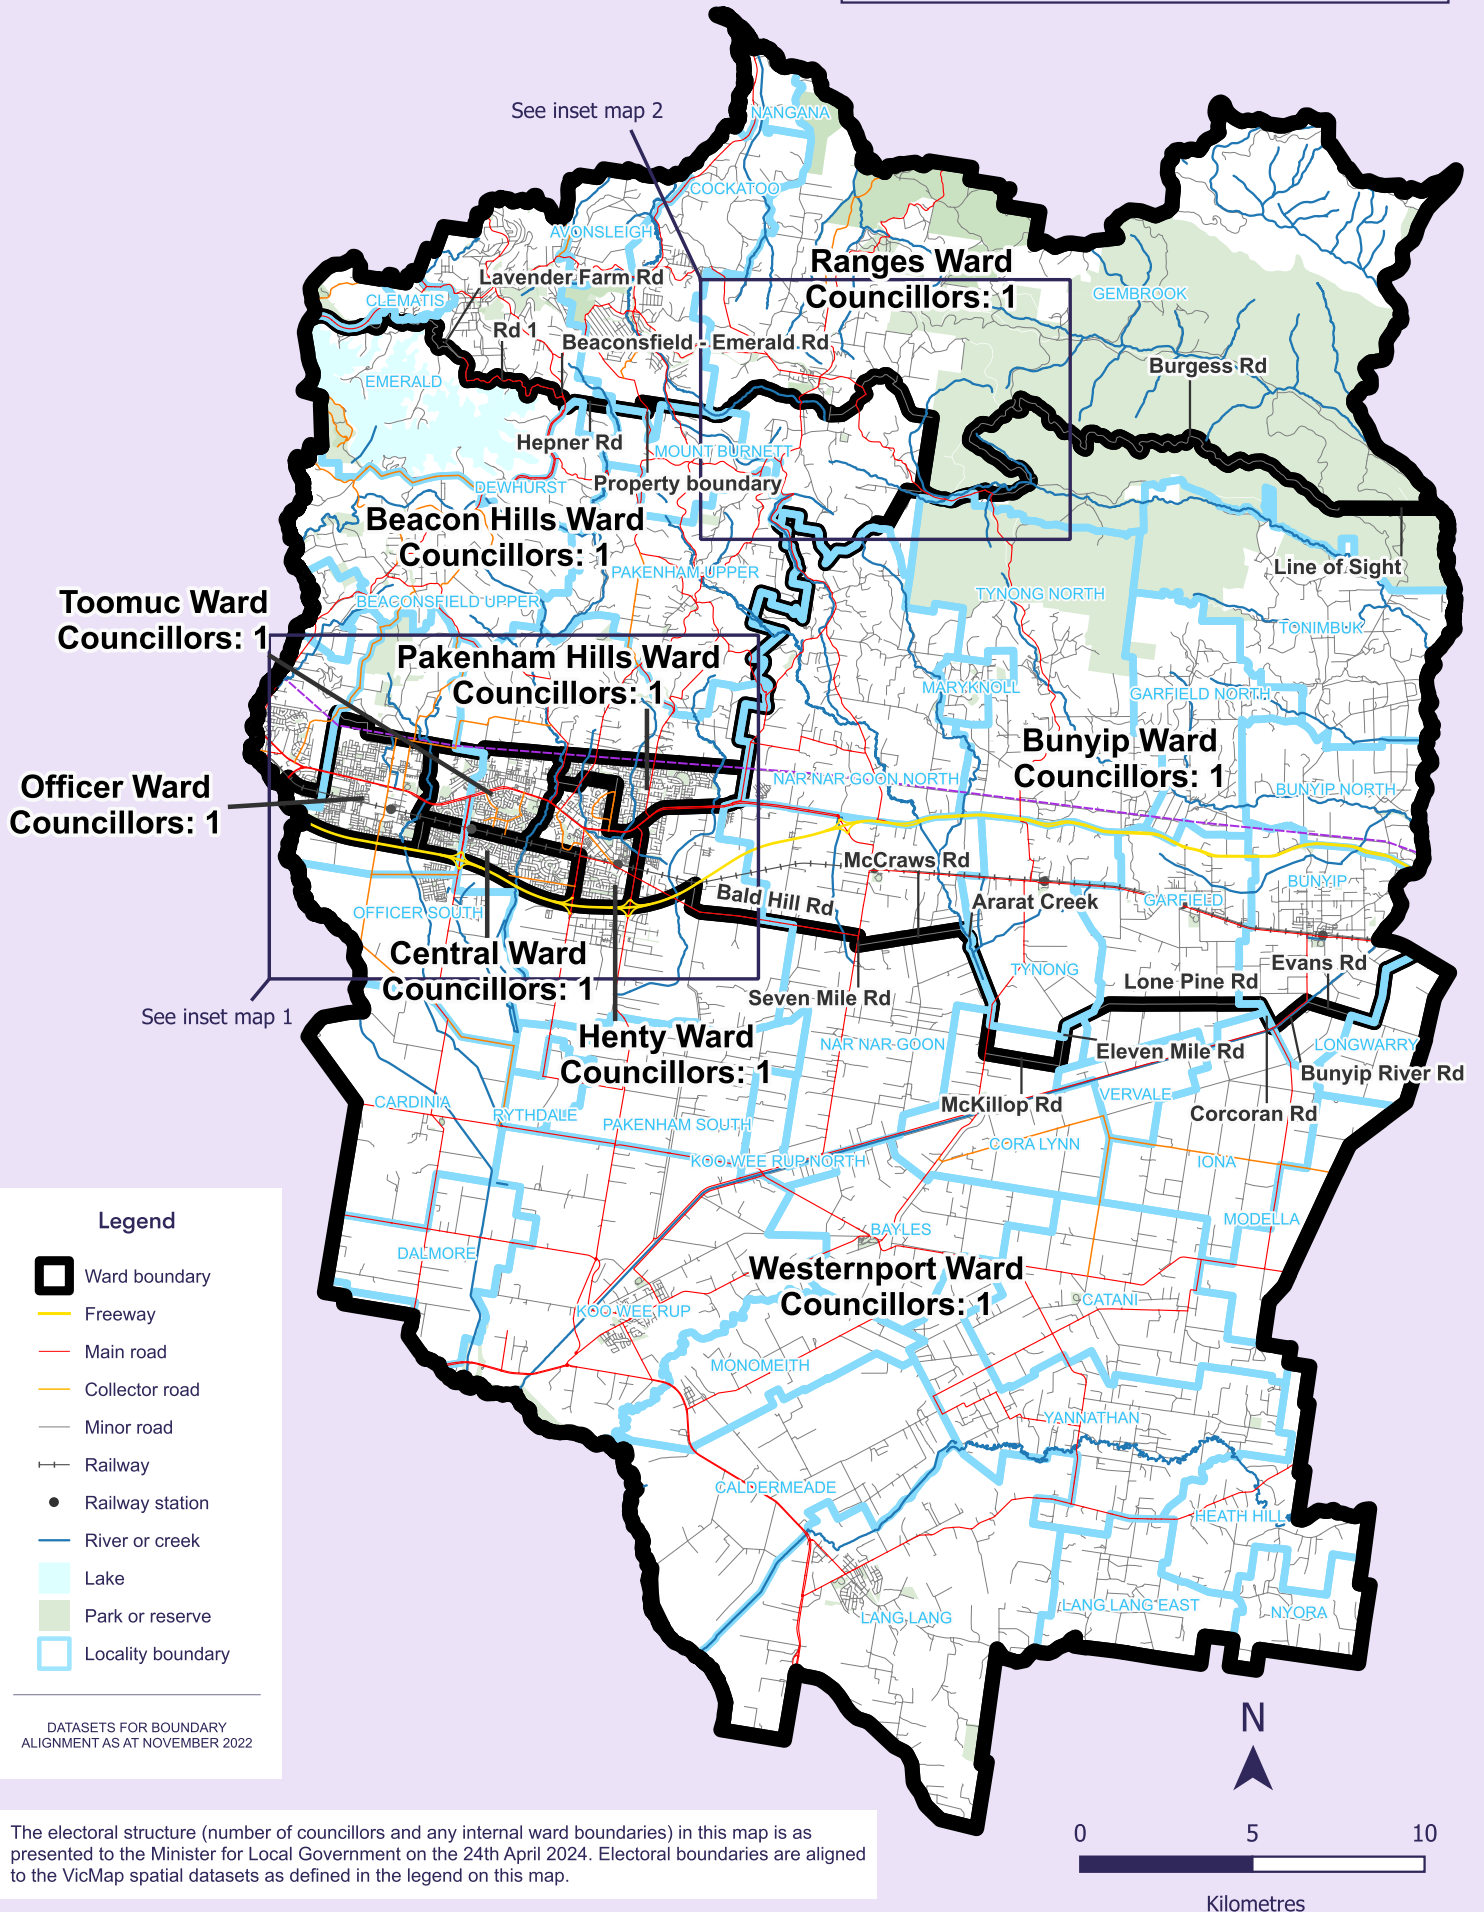

# Cardinia Shire Council Electoral Structure

NOTE: By Order in Council under section 15(1)(b)(iii) of the Local Government Act 2020, the boundaries of wards of the municipal district of the Cardinia Shire Council are specified as described in this map.

The electoral structure (number of councillors and any internal ward boundaries) in this map is as presented to the Minister for Local Government on the 24th April 2024. Electoral boundaries are aligned to the VicMap spatial datasets as defined in the legend on this map.

Map prepared by:

Data use:

Layers for alignment:

© State of Victoria  
(Department of Energy,  
Environment and Climate  
Action)

Disclaimer

This content is provided for information purposes only. While every effort has been made to ensure accuracy and authenticity of the content, the Victorian government does not accept any liability to any person for the information provided.