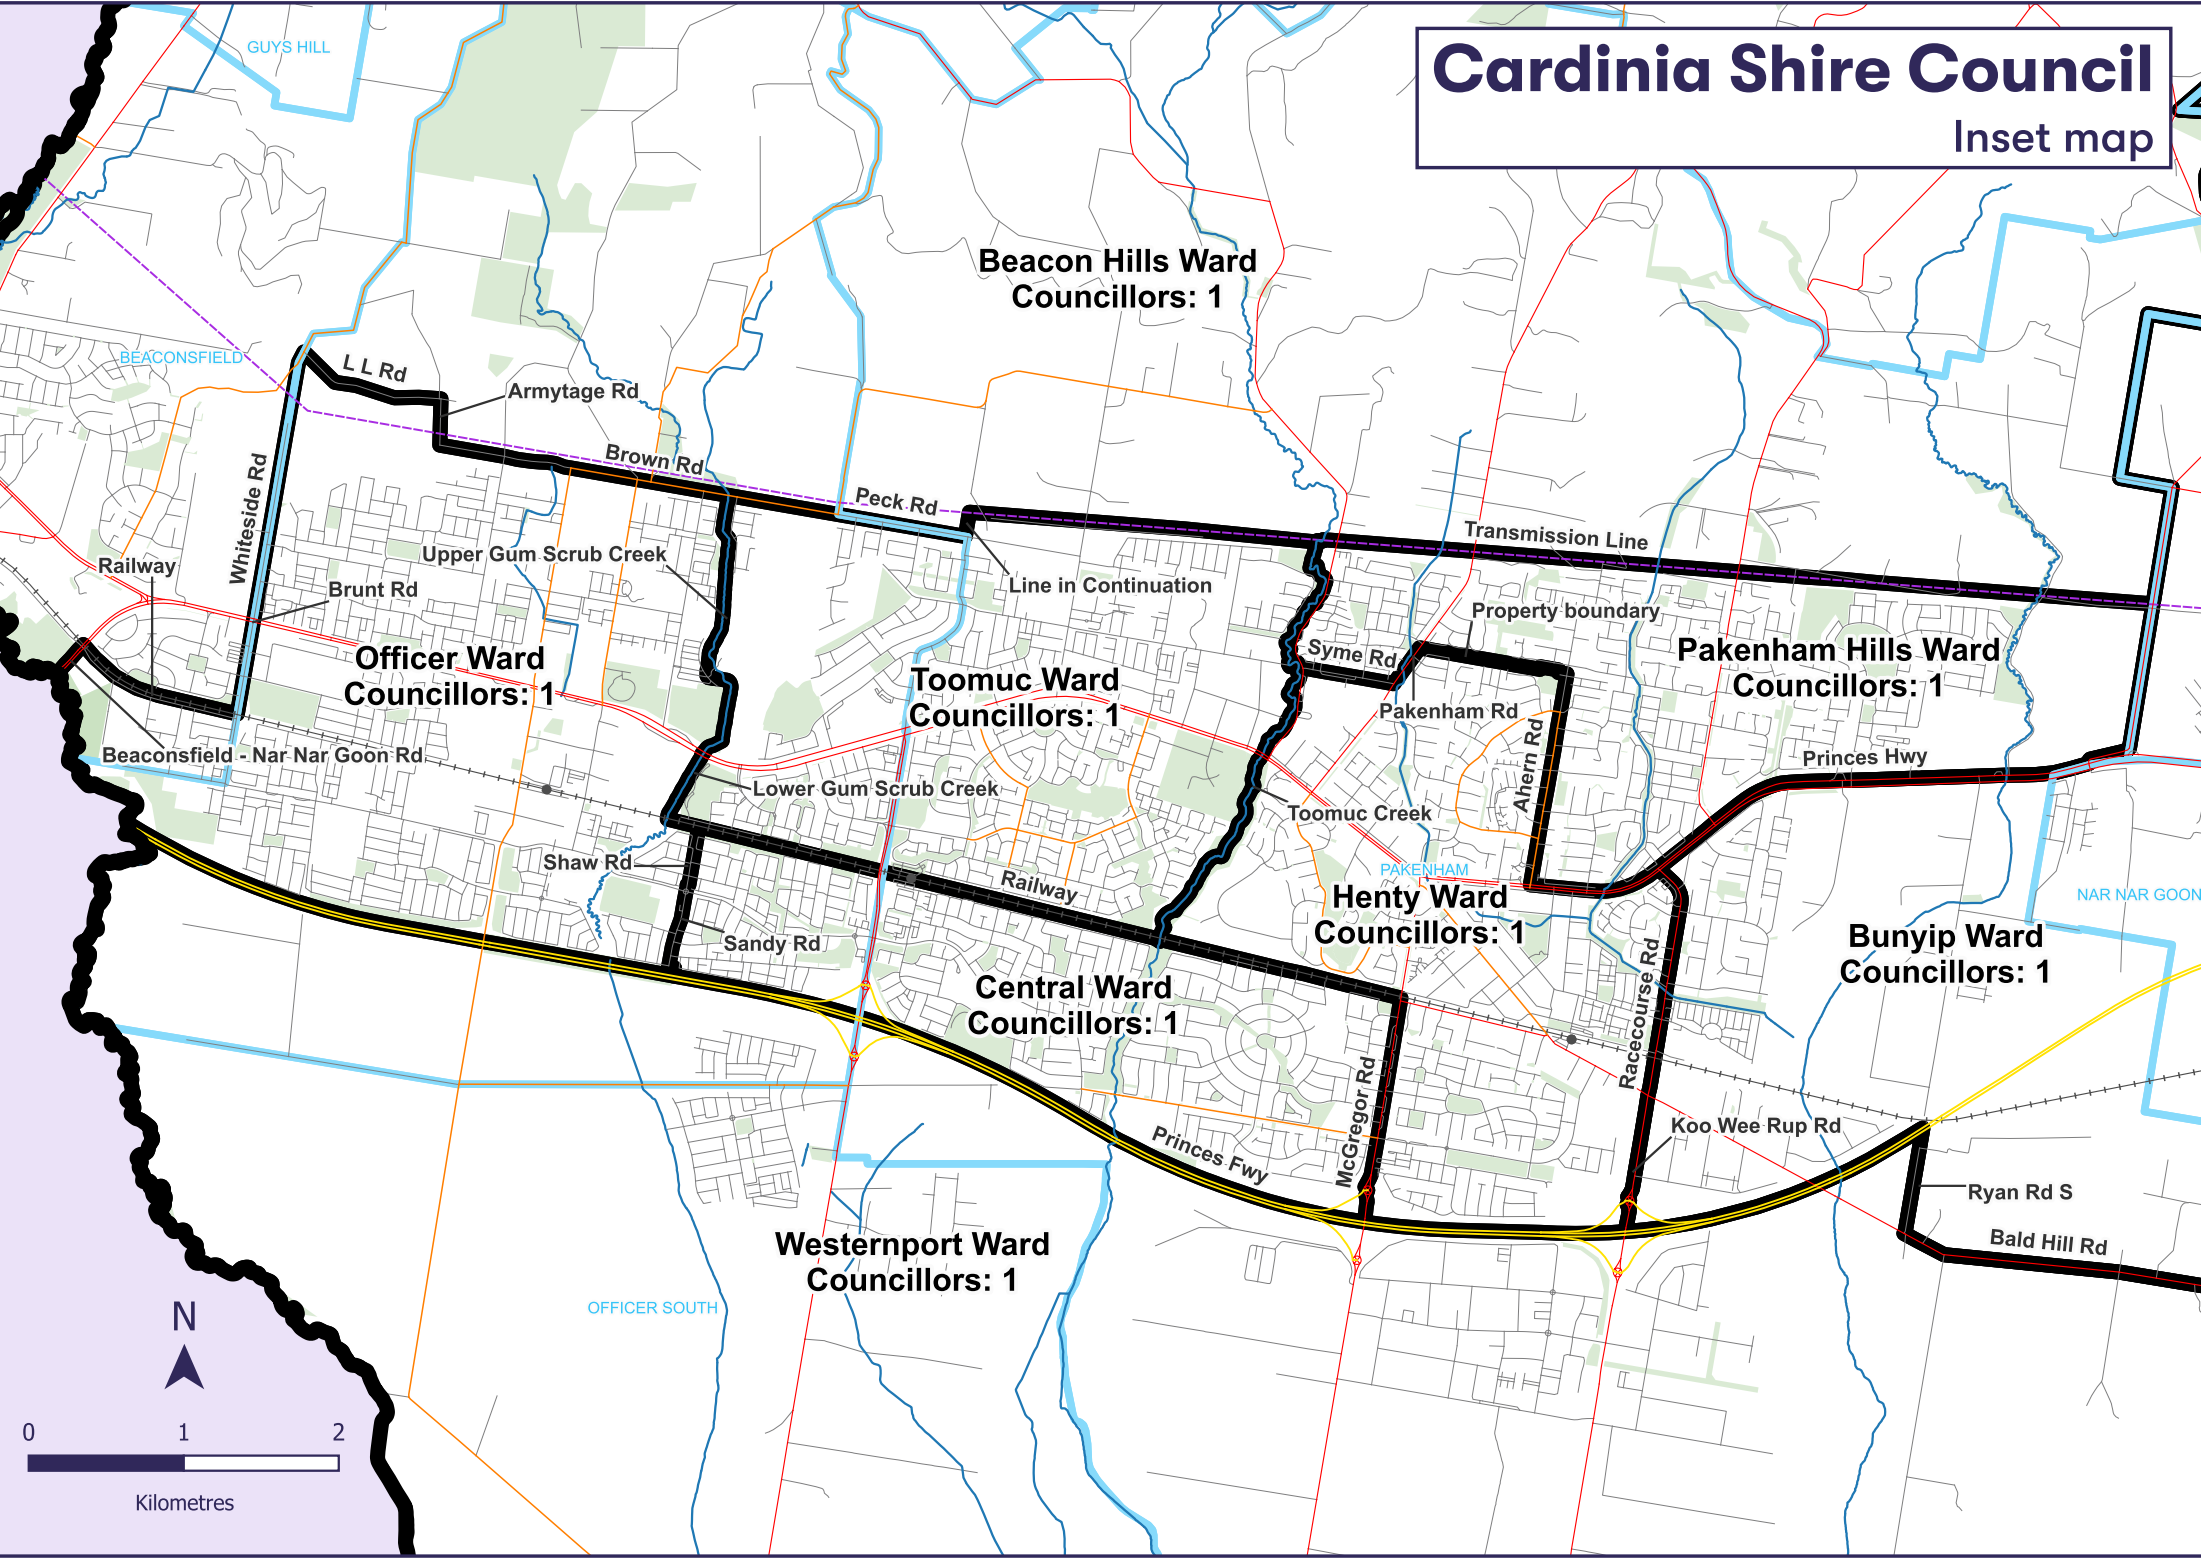

Cardinia Shire Council

Inset map

Beacon Hills Ward
Councillors: 1

Officer Ward
Councillors: 1

Toomuc Ward
Councillors: 1

Pakenham Hills Ward
Councillors: 1

Henty Ward
Councillors: 1

Central Ward
Councillors: 1

Bunyip Ward
Councillors: 1

Westernport Ward
Councillors: 1