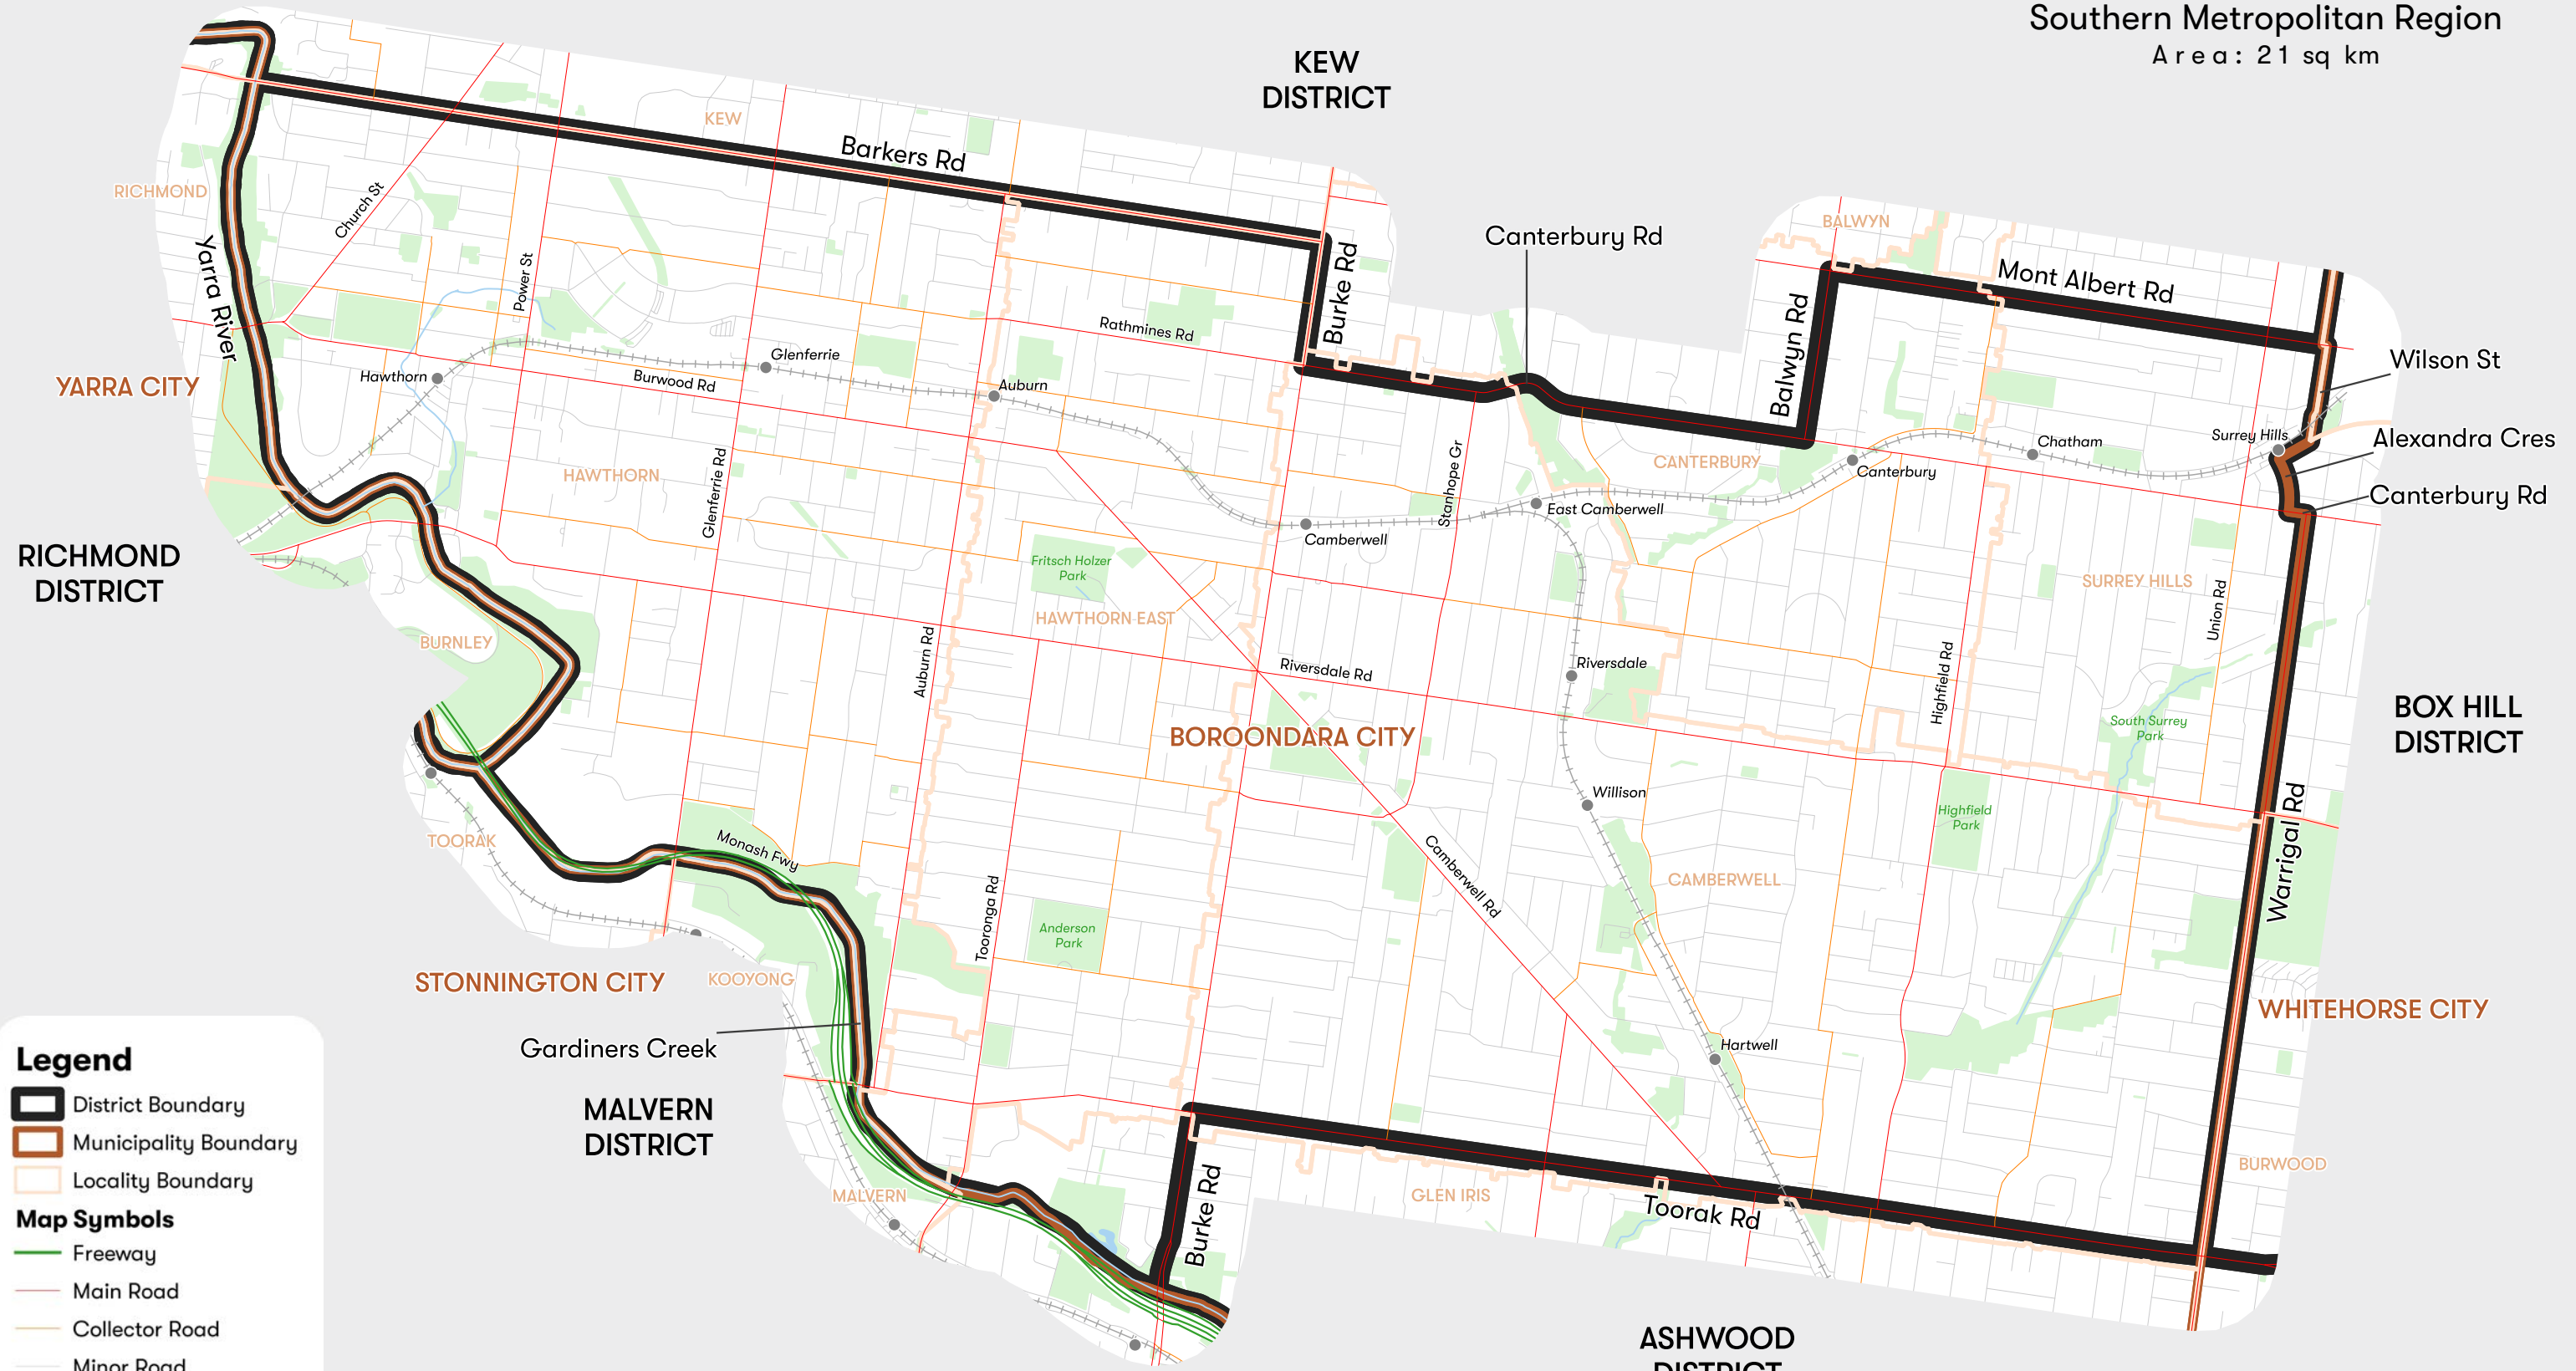

HAWTHORN

Southern Metropolitan Region
Area: 21 sq km

Legend

- District Boundary
- Municipality Boundary
- Locality Boundary

Map Symbols

- Freeway
- Main Road
- Collector Road
- Minor Road
- Railway Station
- Railway
- River/Creek
- Lake
- Park/Reserve

Datasets for alignment from Vicmap as at April 2021