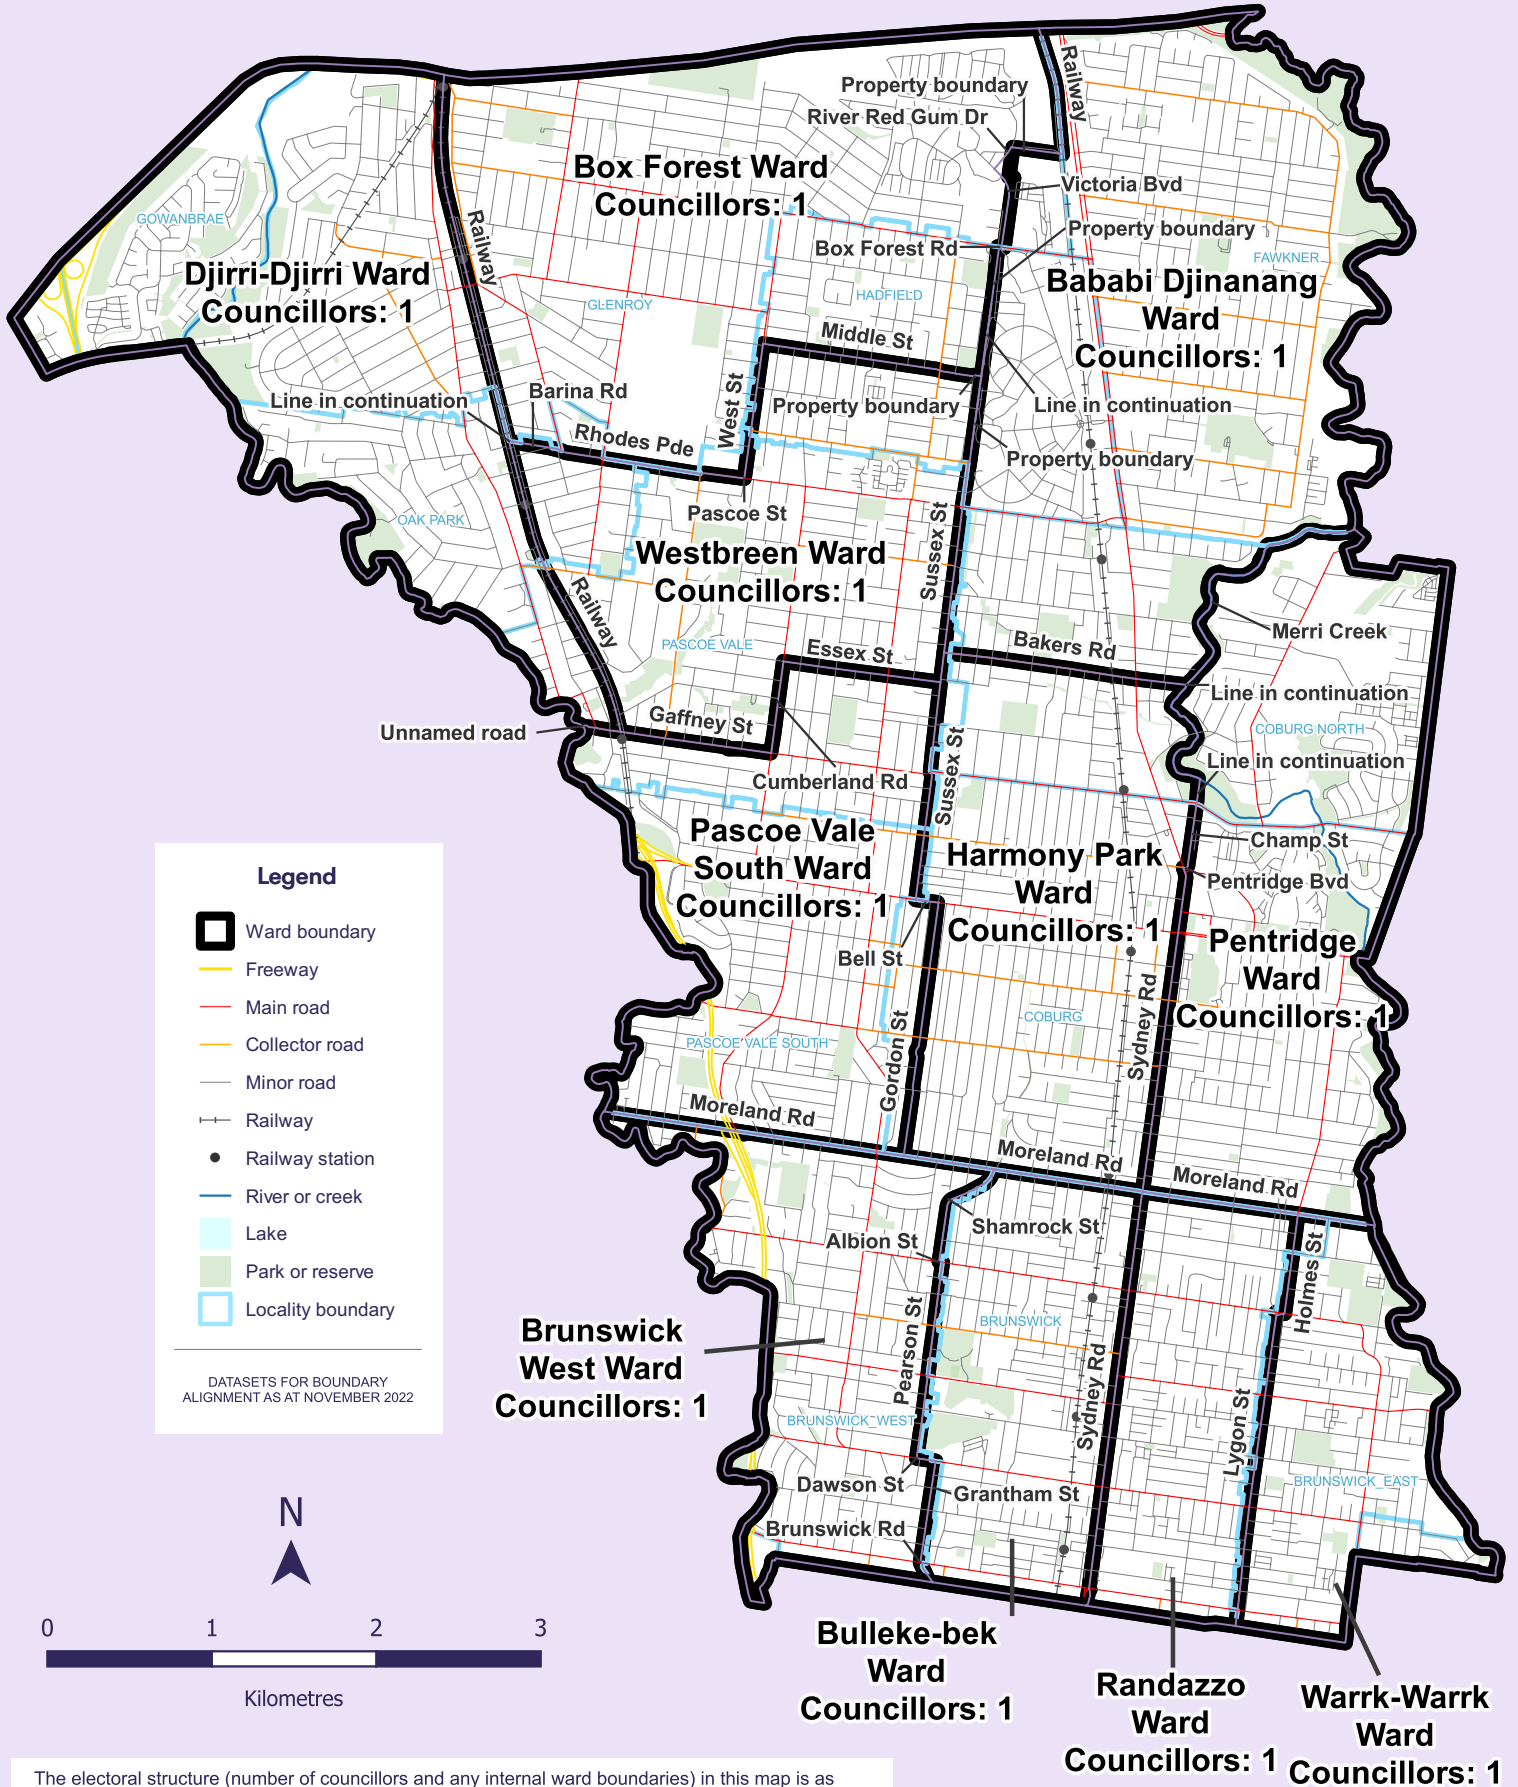

# Merri-bek City Council Electoral Structure

NOTE: By Order in Council under section 15(1) of the Local Government Act 2020, the electoral structure of the municipal district of the Merri-bek City Council is specified as described in this map.

The electoral structure (number of councillors and any internal ward boundaries) in this map is as presented to the Minister for Local Government on the 13th of December 2023. Electoral boundaries are aligned to the VicMap spatial datasets as defined in the legend on this map. Map prepared by the VEC on behalf of the Electoral Representation Advisory Panel.

Map prepared by:

Data use:

Layers for alignment:

© State of Victoria  
(Department of Energy,  
Environment and Climate  
Action)

Disclaimer

This content is provided for information purposes only. While every effort has been made to ensure accuracy and authenticity of the content, the Victorian government does not accept any liability to any person for the information provided.