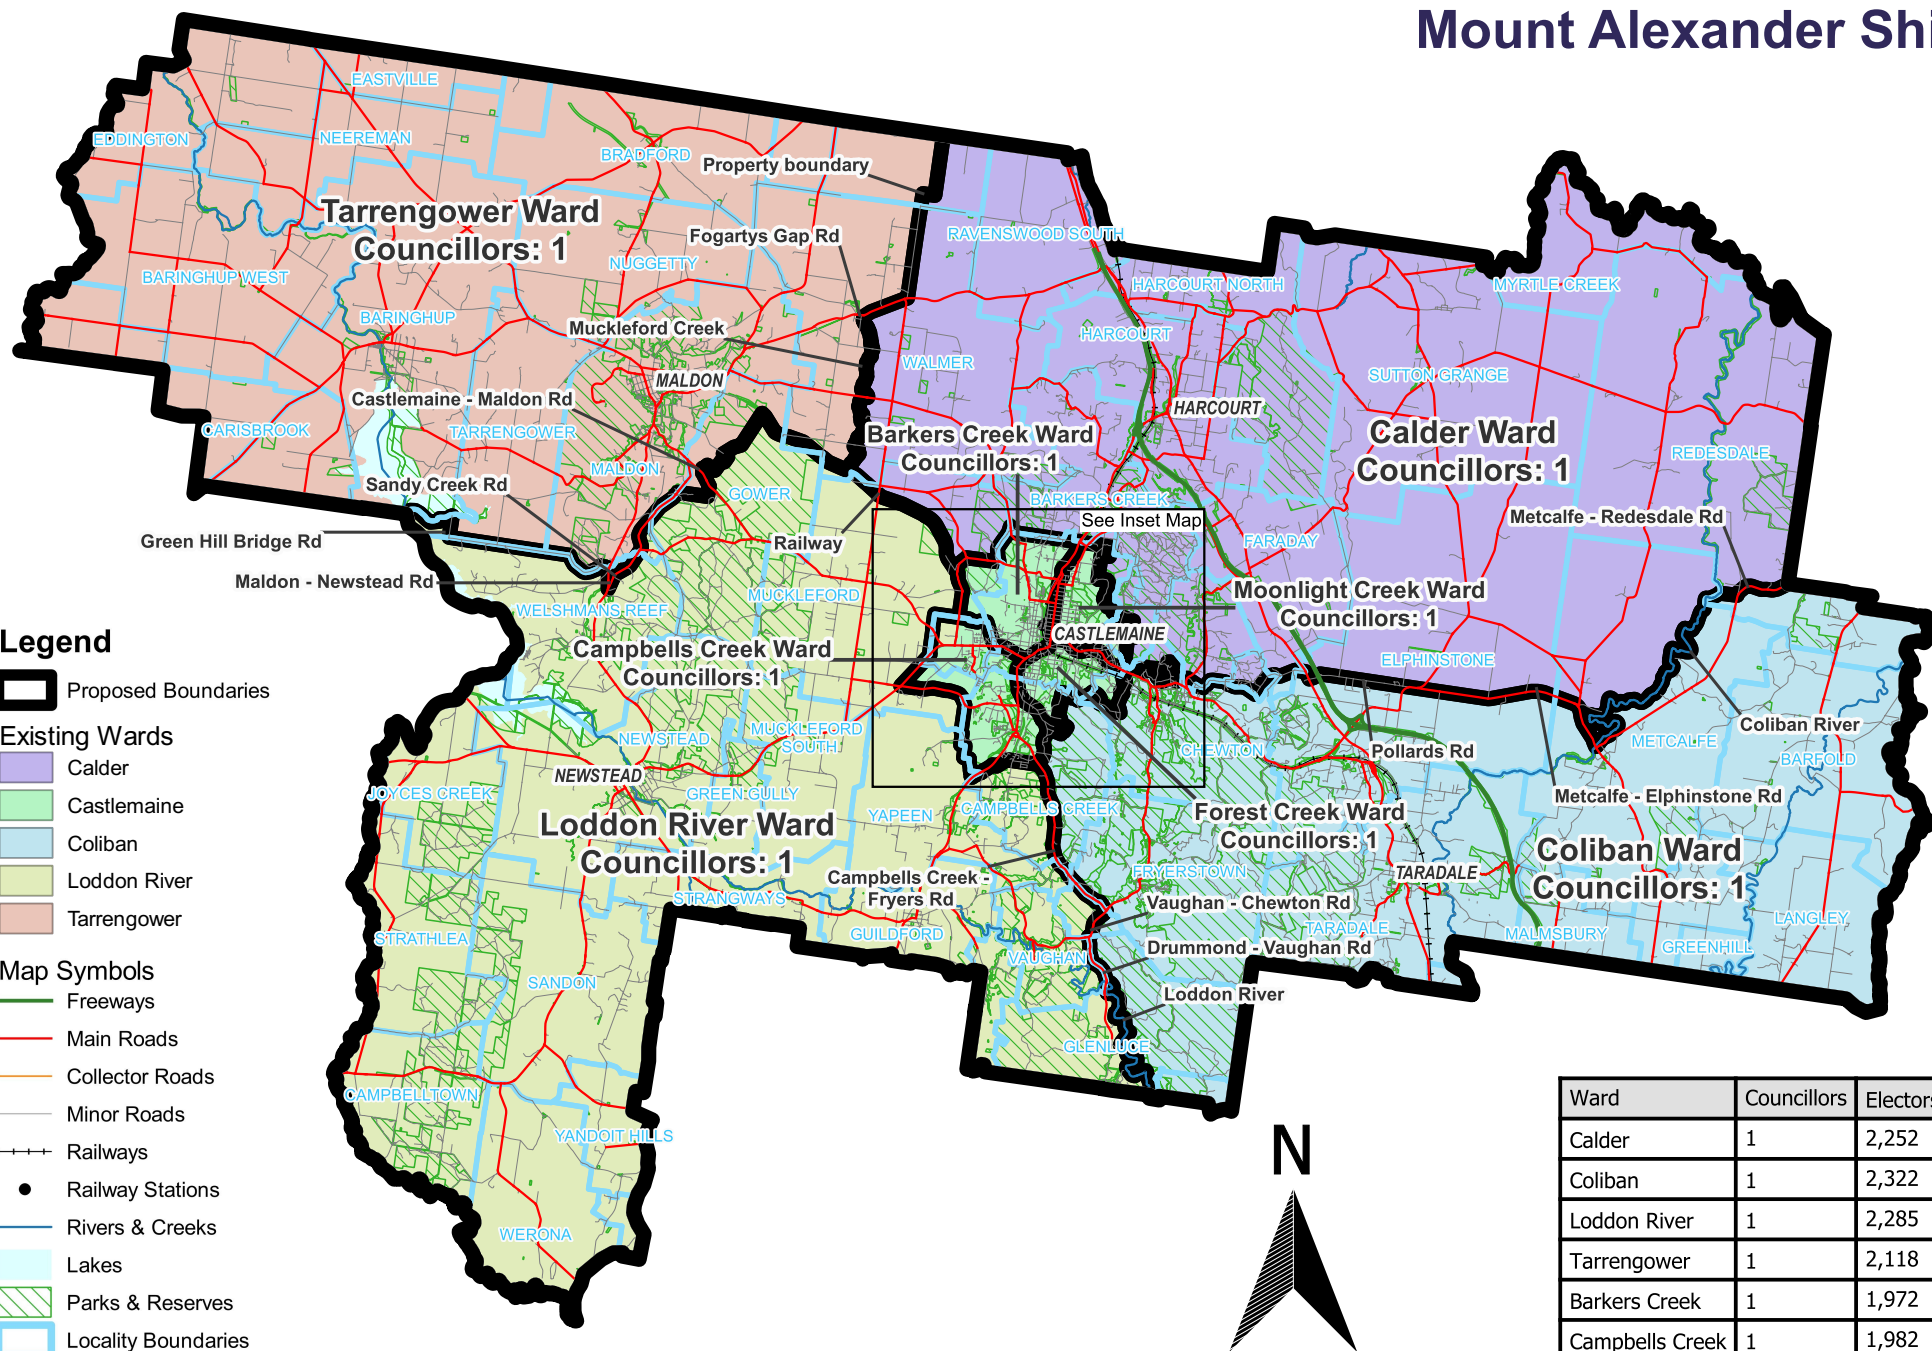

Mount Alexander Shire Council

Model 3

- Legend**
- Proposed Boundaries
 - Existing Wards**
 - Calder
 - Castlemaine
 - Coliban
 - Loddon River
 - Tarrenhower
 - Map Symbols**
 - Freeways
 - Main Roads
 - Collector Roads
 - Minor Roads
 - Railways
 - Railway Stations
 - Rivers & Creeks
 - Lakes
 - Parks & Reserves
 - Locality Boundaries

Ward	Councillors	Electors*	Deviation	Area sq km
Calder	1	2,252	+6.46	422.69
Coliban	1	2,322	+9.77%	301.97
Loddon River	1	2,285	+8.02%	395.76
Tarrenhower	1	2,118	+0.12%	372.68
Barkers Creek	1	1,972	-6.78%	10.66
Campbells Creek	1	1,982	-6.31%	12.84
Forest Creek	1	1,926	-8.95%	6.27
Moonlight Creek	1	2,066	-2.33%	6.54
Total	8	16,923		1,529.42
Average		2,115		191.18

*Elector numbers at 11 Nov 2022