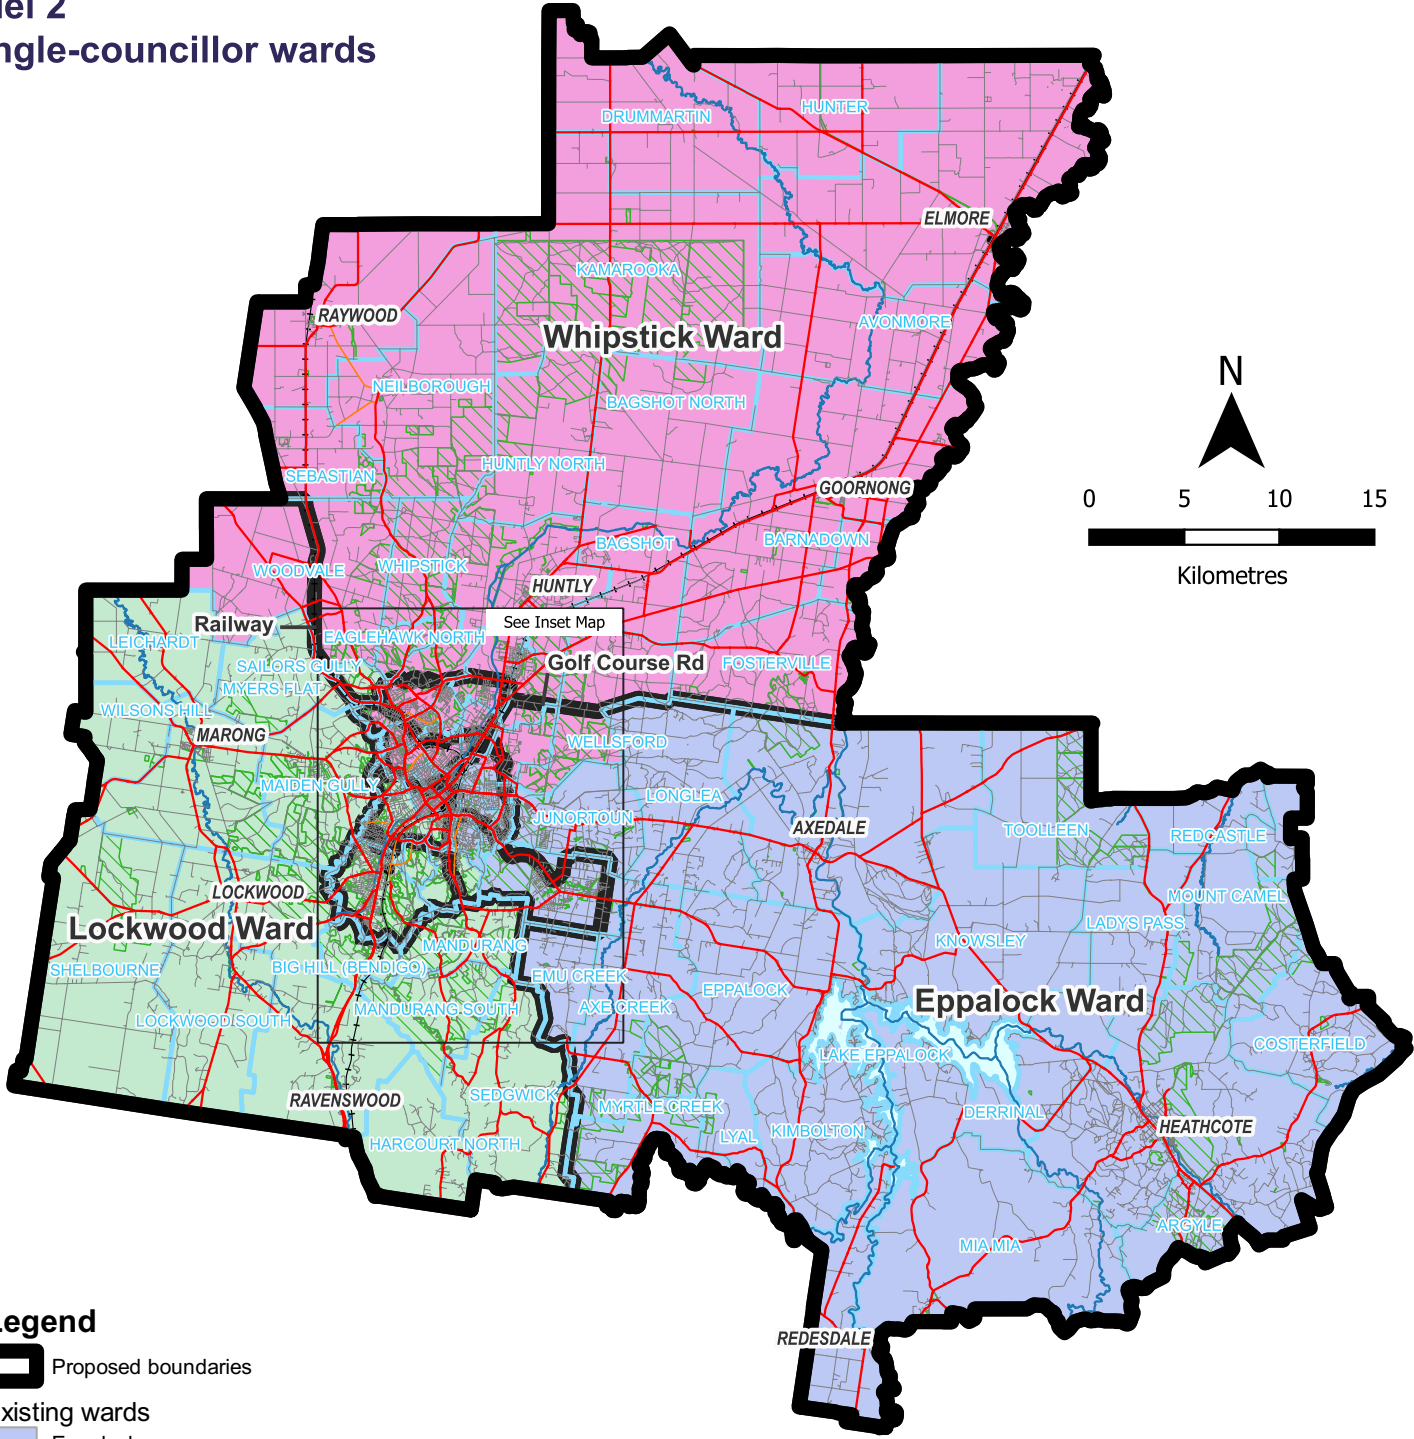

Greater Bendigo City Council

Model 2

9 single-councillor wards

Legend

- Proposed boundaries
- Existing wards**
- Eppalock
- Lockwood
- Whipstick
- Map symbols**
- Freeways
- Main roads
- Collector roads
- Minor roads
- Railways
- Railway stations
- Rivers & creeks
- Lakes
- Parks & reserves
- Locality boundaries

Ward	Electors*	Deviation	Area sq km
California Gully	10141	-2.75%	14
Eaglehawk	10713	+2.73%	18
Eppalock	11036	+5.83%	1163
Golden Square	10551	+1.18%	15
Kangaroo Flat	10841	+3.96%	27
Lake Weeroona	10376	-0.5%	11
Lockwood	9706	-6.92%	605
Strathfieldsaye	10812	+3.68%	28
Whipstick	9676	-7.21%	1,117
Total	93852		2,999
Average	10428		333

*Elector numbers as at 30 March 2023

Map prepared by:

Data use:

Copyright © 2023 - State Government of Victoria, Department of Environment, Land, Water and Planning

Disclaimer: This content is provided for information purposes only. While every effort has been made to ensure accuracy and authenticity of the content, the Victorian government does not accept any liability to any person for the information provided.