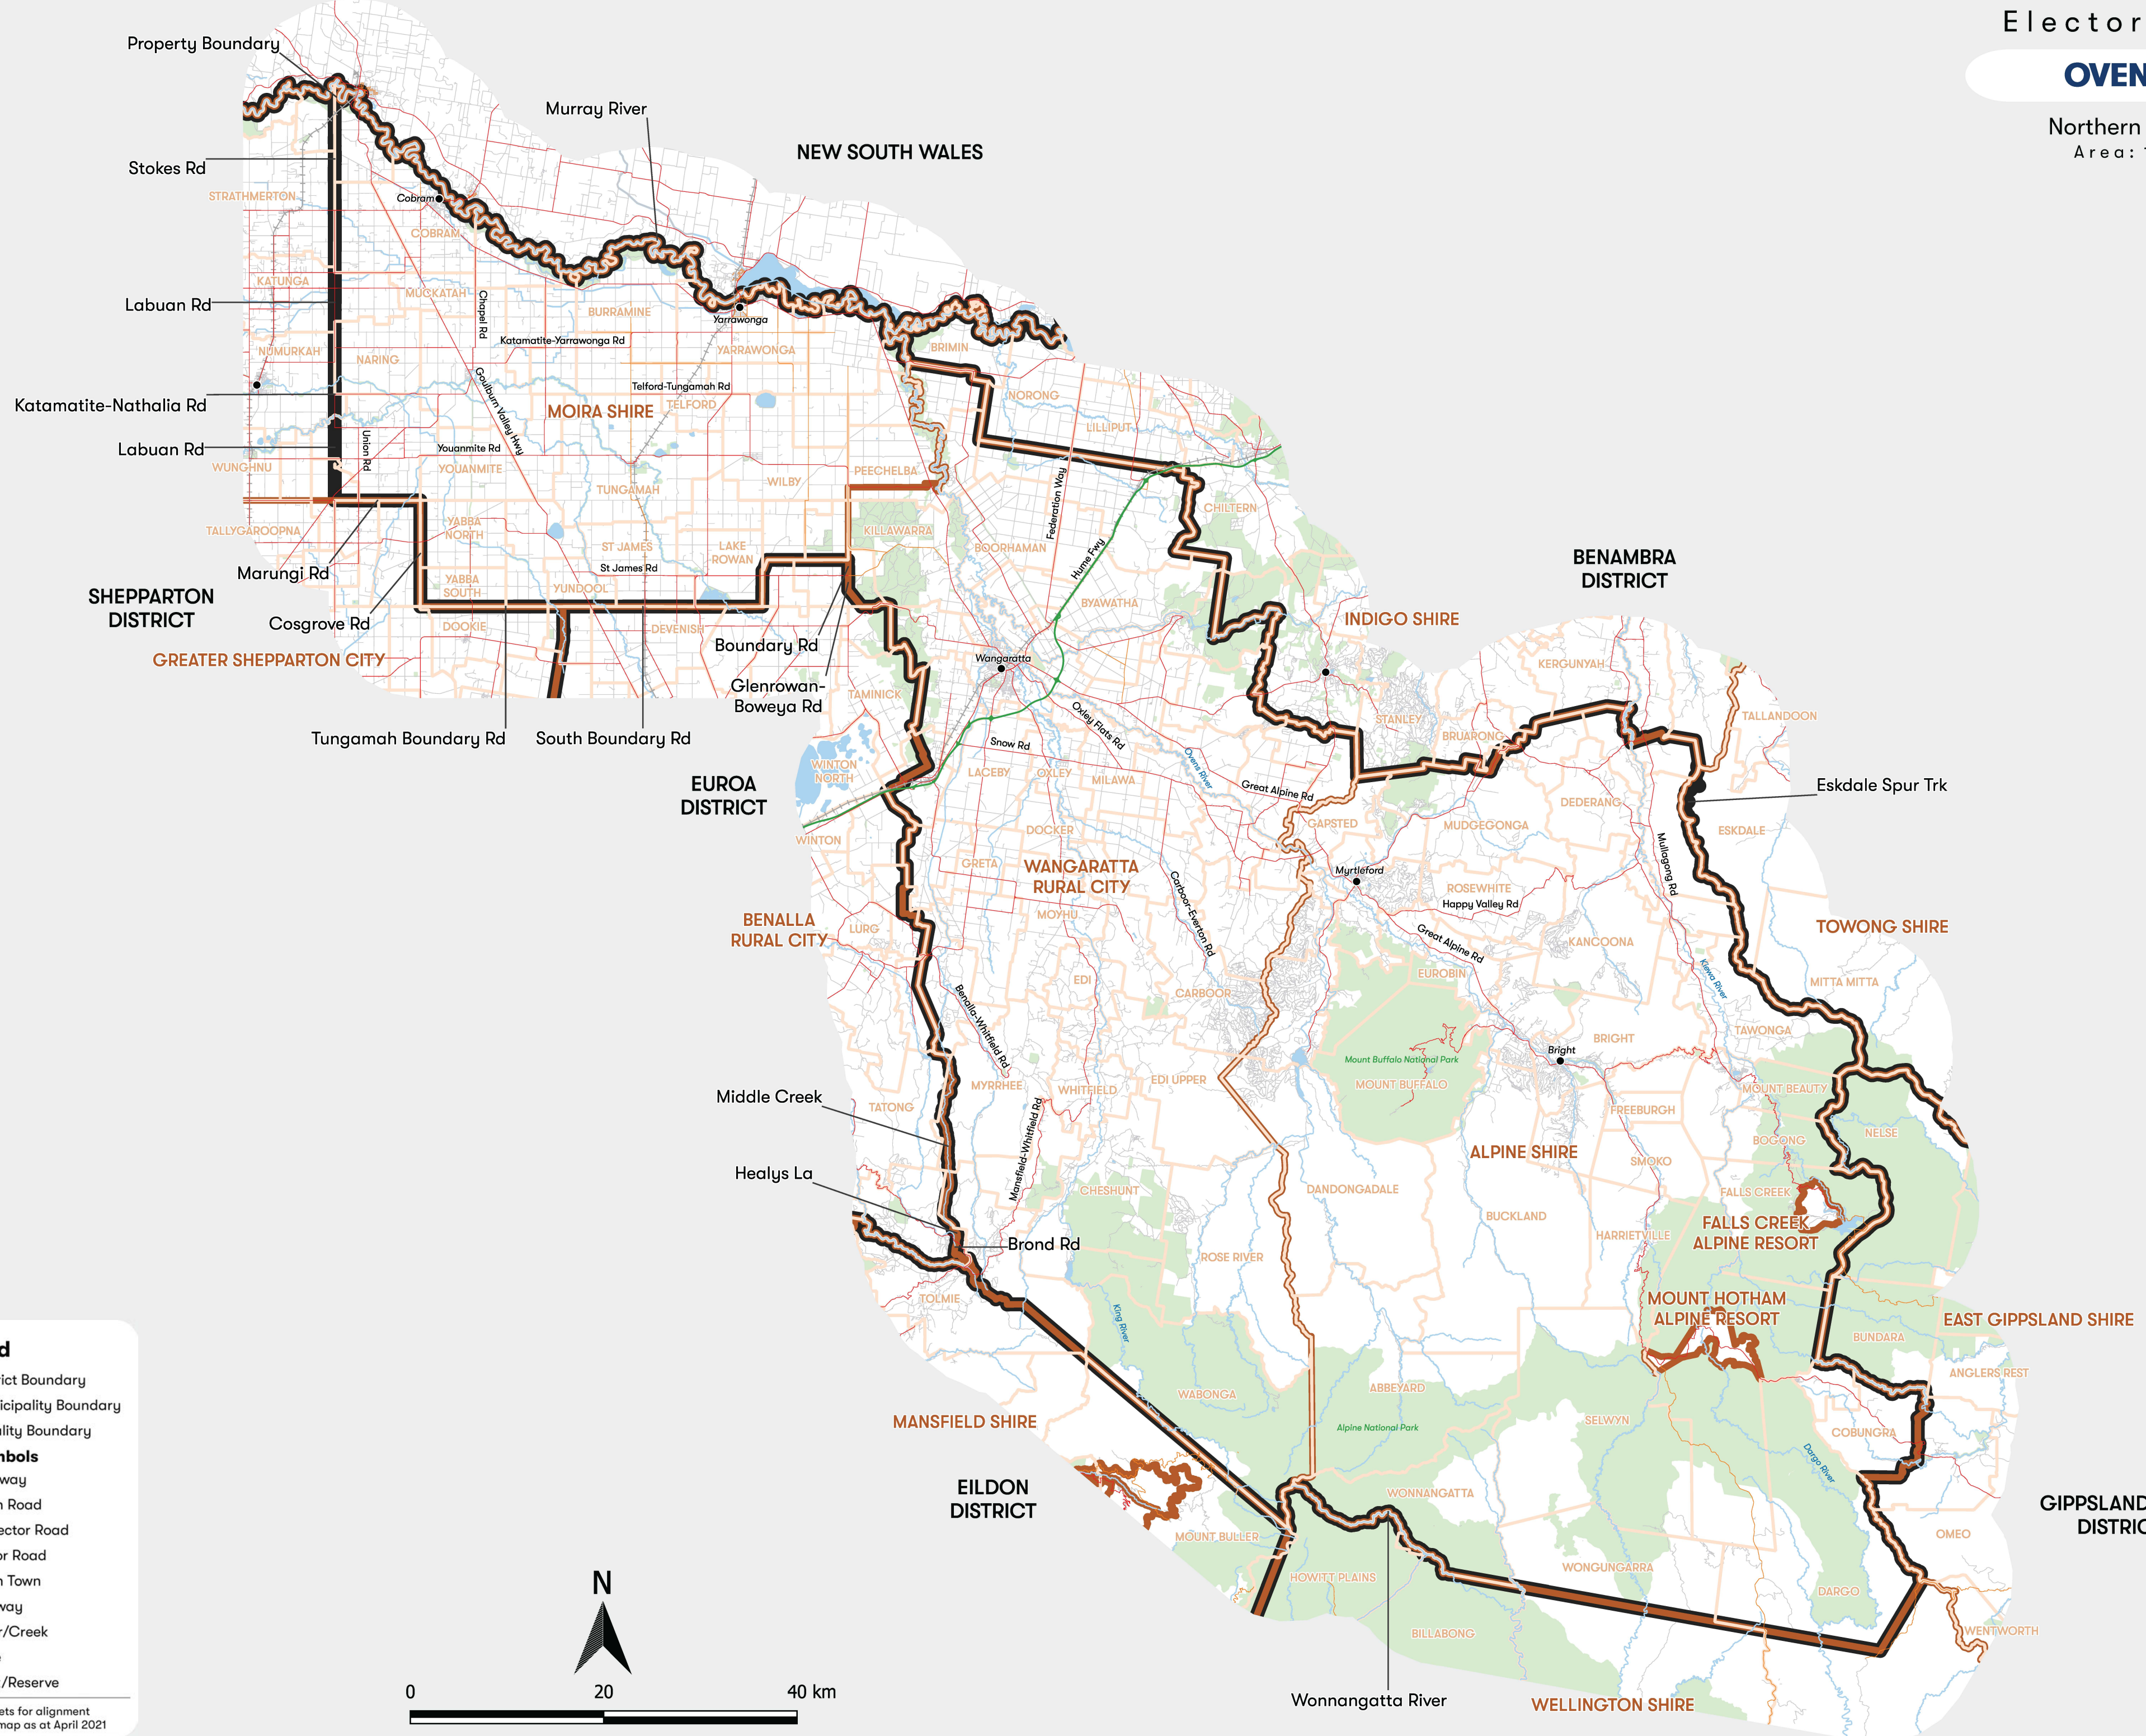

OVENS VALLEY

Northern Victoria Region
Area: 10,558 sq km

Legend

- District Boundary
- Municipality Boundary
- Locality Boundary

Map Symbols

- Freeway
- Main Road
- Collector Road
- Minor Road
- Main Town
- Railway
- River/Creek
- Lake
- Park/Reserve

Datasets for alignment from Vicmap as at April 2021