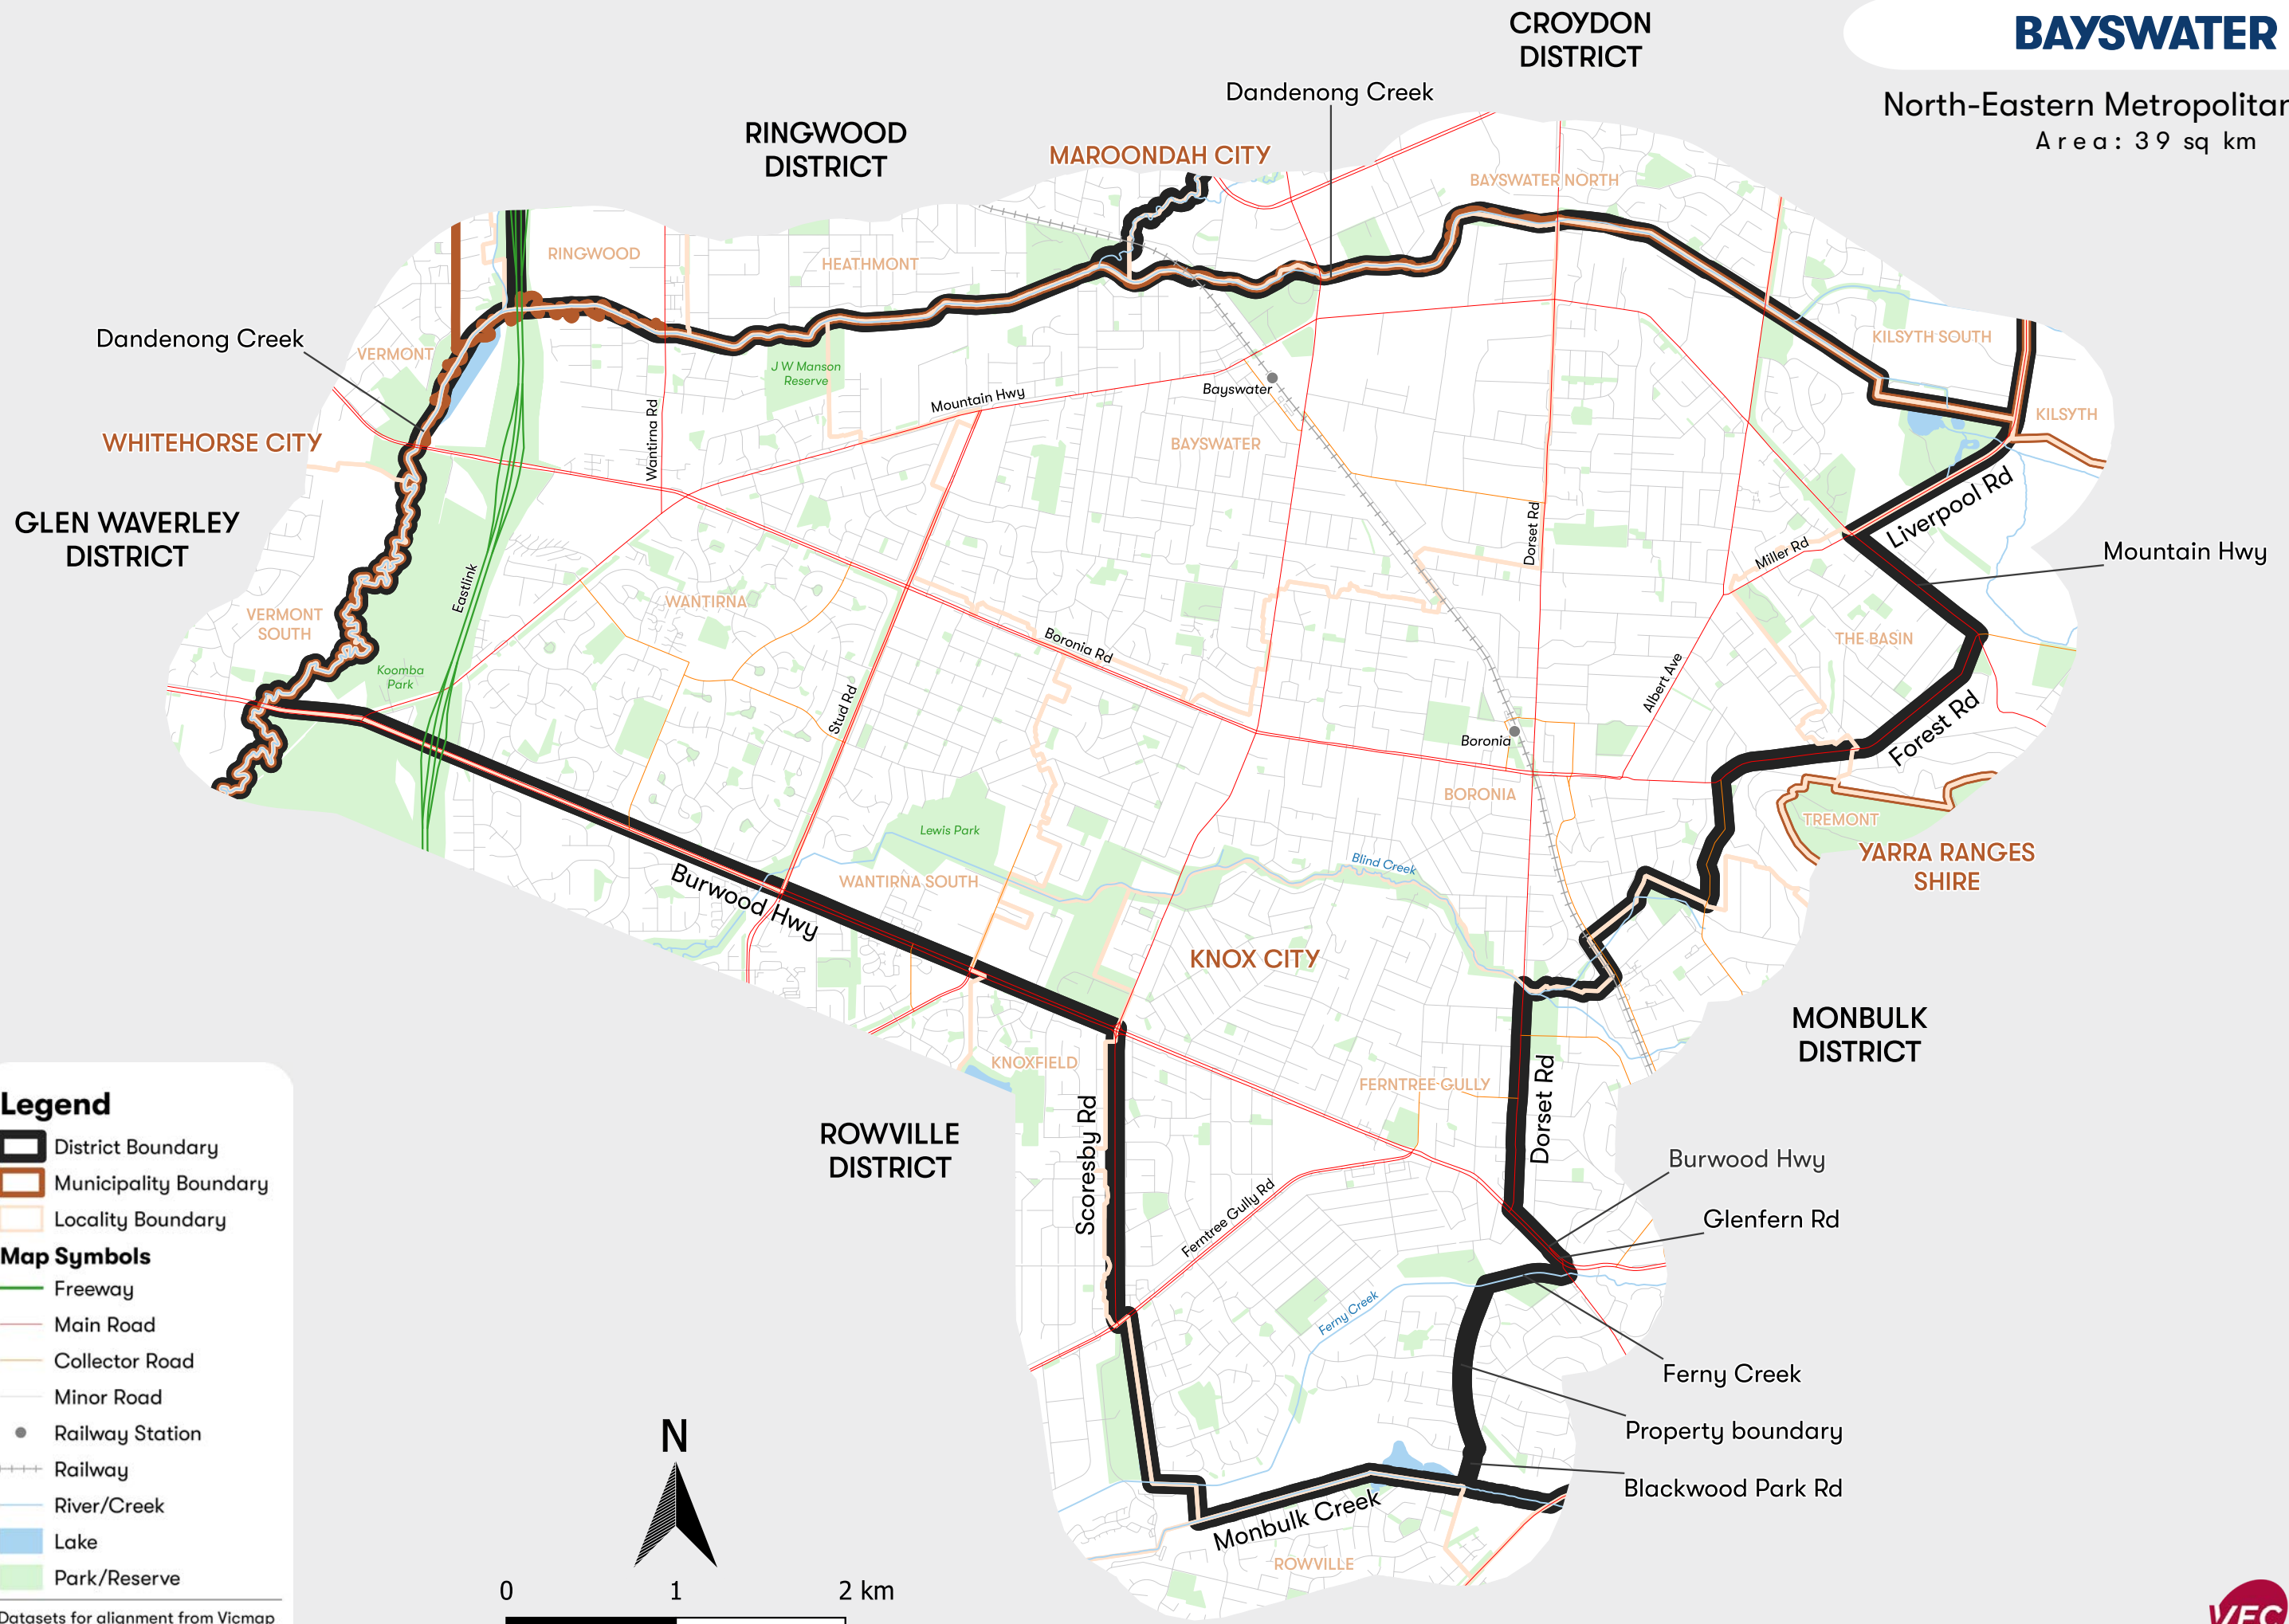

BAYSWATER

North-Eastern Metropolitan Region
Area: 39 sq km

Legend

- District Boundary
- Municipality Boundary
- Locality Boundary

Map Symbols

- Freeway
- Main Road
- Collector Road
- Minor Road
- Railway Station
- Railway
- River/Creek
- Lake
- Park/Reserve

Datasets for alignment from Vicmap as at April 2021