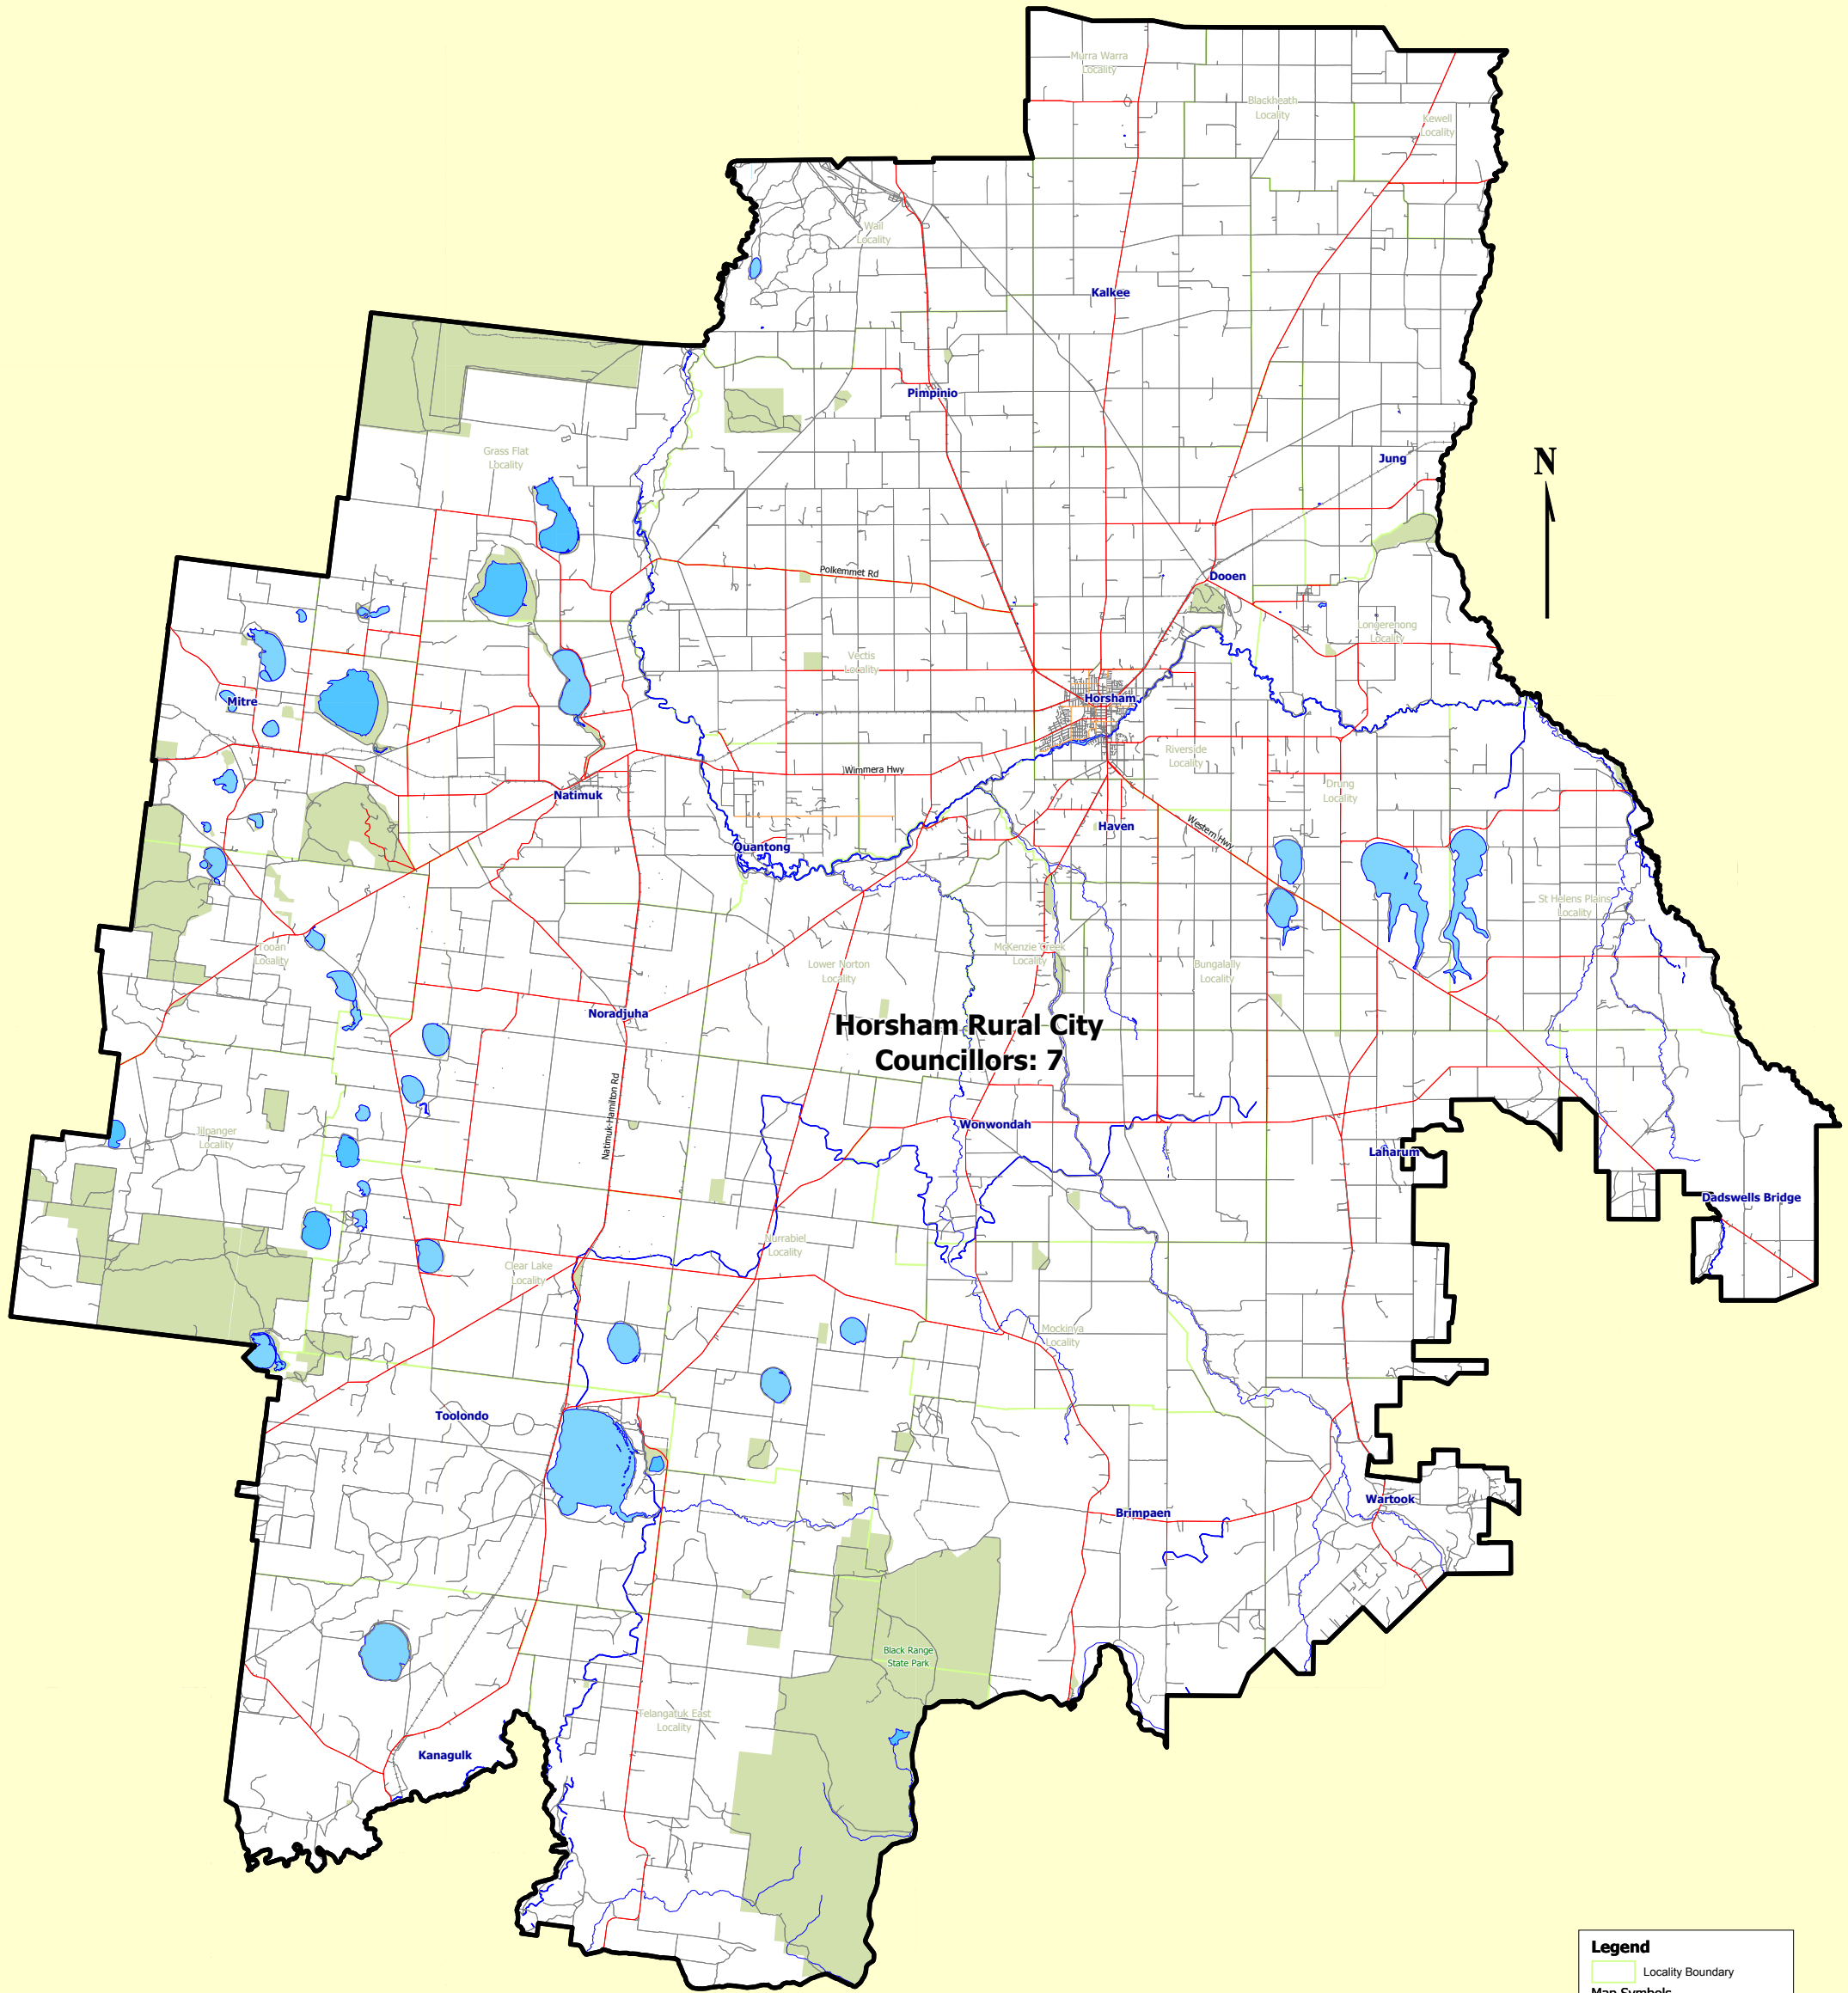

ELECTORAL STRUCTURE OF HORSHAM RURAL CITY COUNCIL

**Horsham Rural City
Councillors: 7**

Legend

- Locality Boundary
- Map Symbols**
 - Freeway
 - Main Road
 - Collector Road
 - Road
 - Unsealed Road
 - River/Creek
 - Railway Line
 - Lake
 - Parks & Reserves

0 5 10
kilometres

I hereby certify that the electoral boundaries shown on this map are as presented in the Electoral Representation Review Final Report for Horsham Rural City Council, submitted to the Minister for Local Government on 7 March, 2005.