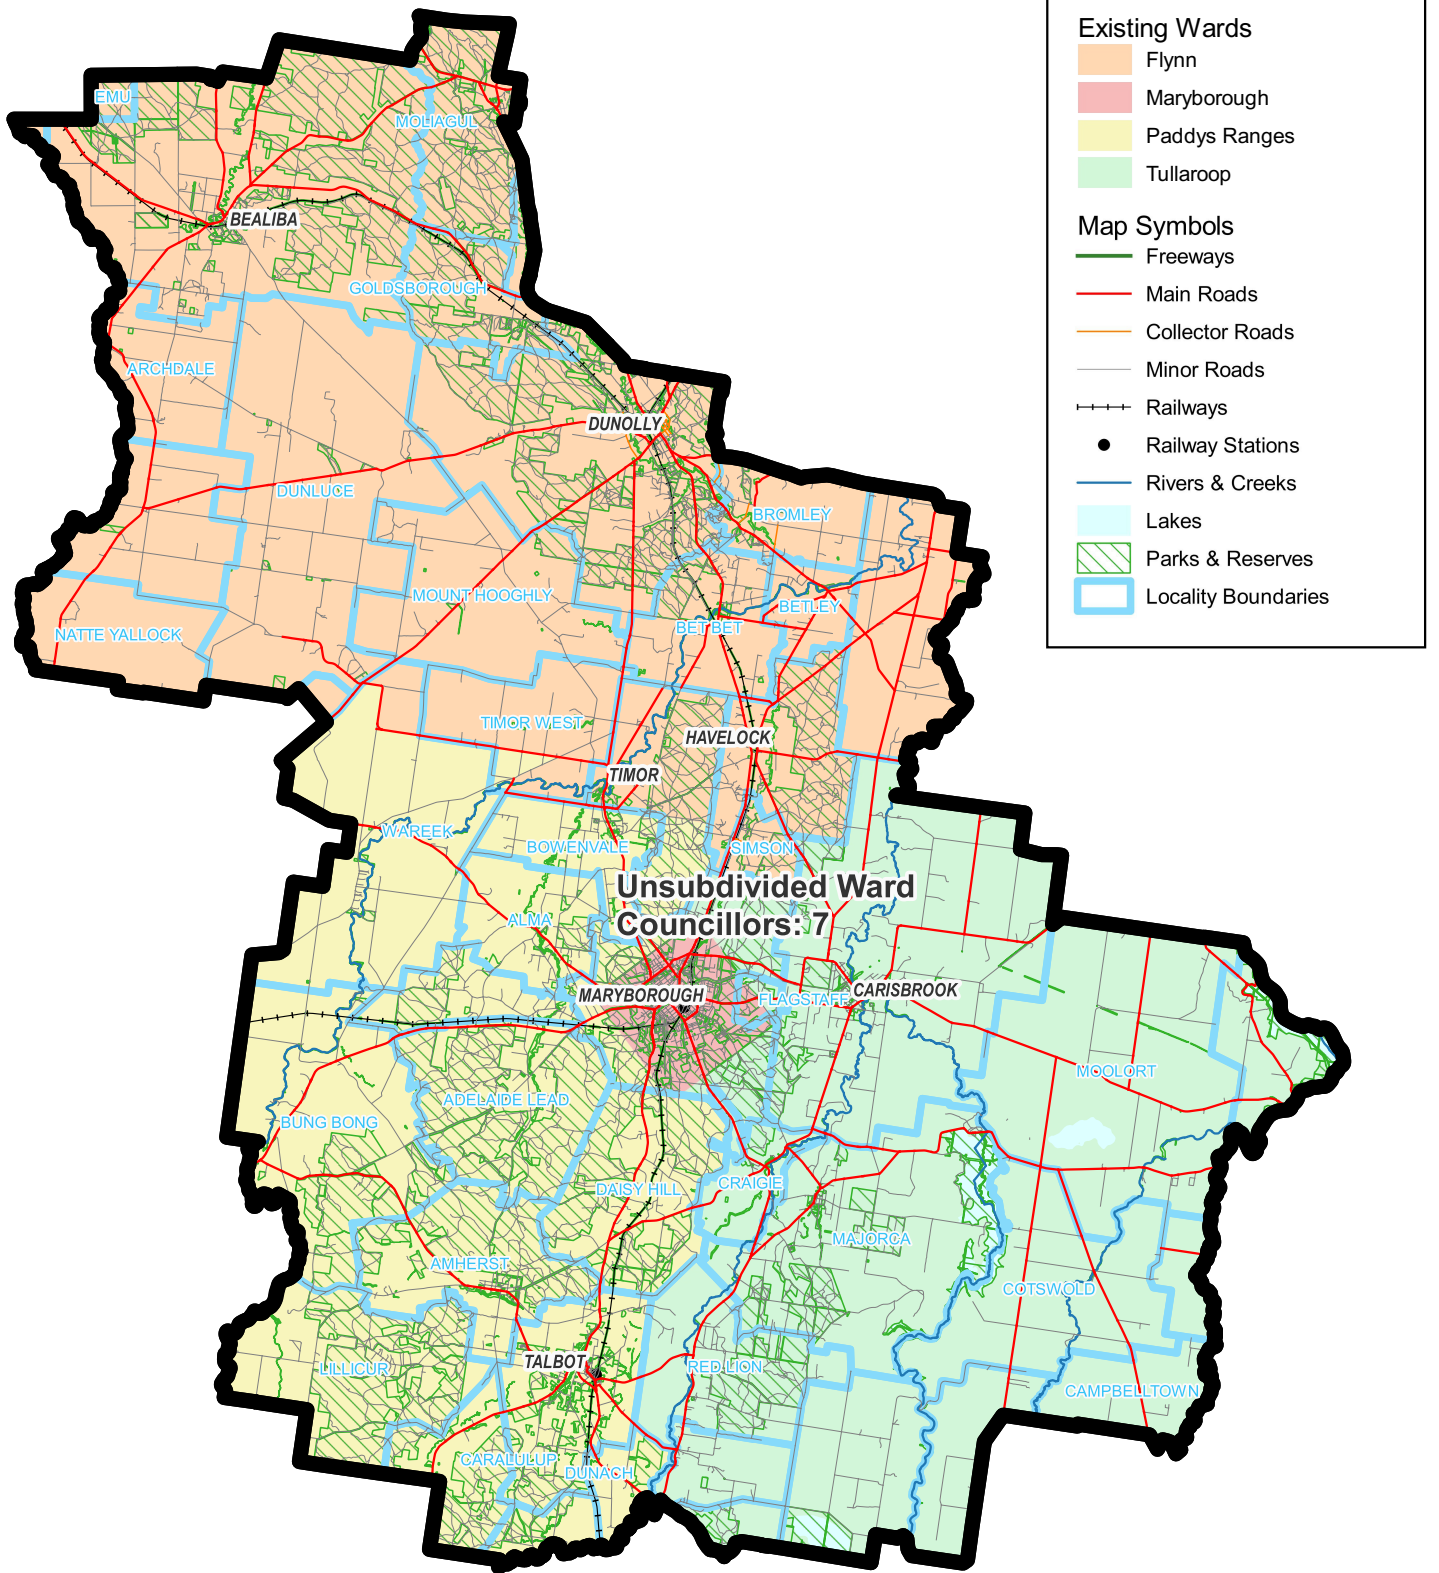

Central Goldfields Shire Council

Model 1

**Unsubdivided Ward
Councillors: 7**

Ward	Councillors	Electors*	Deviation	Area sq km
Unsubdivided	7	11,329	0%	1,533.4
Total	7	11,329		1,533.4

*Elector numbers at 11 Nov 2022

Map prepared by:

Data use:

Copyright © 2023 - State Government of Victoria, Department of Environment, Land, Water and Planning

Disclaimer: This content is provided for information purposes only. While every effort has been made to ensure accuracy and authenticity of the content, the Victorian government does not accept any liability to any person for the information provided.