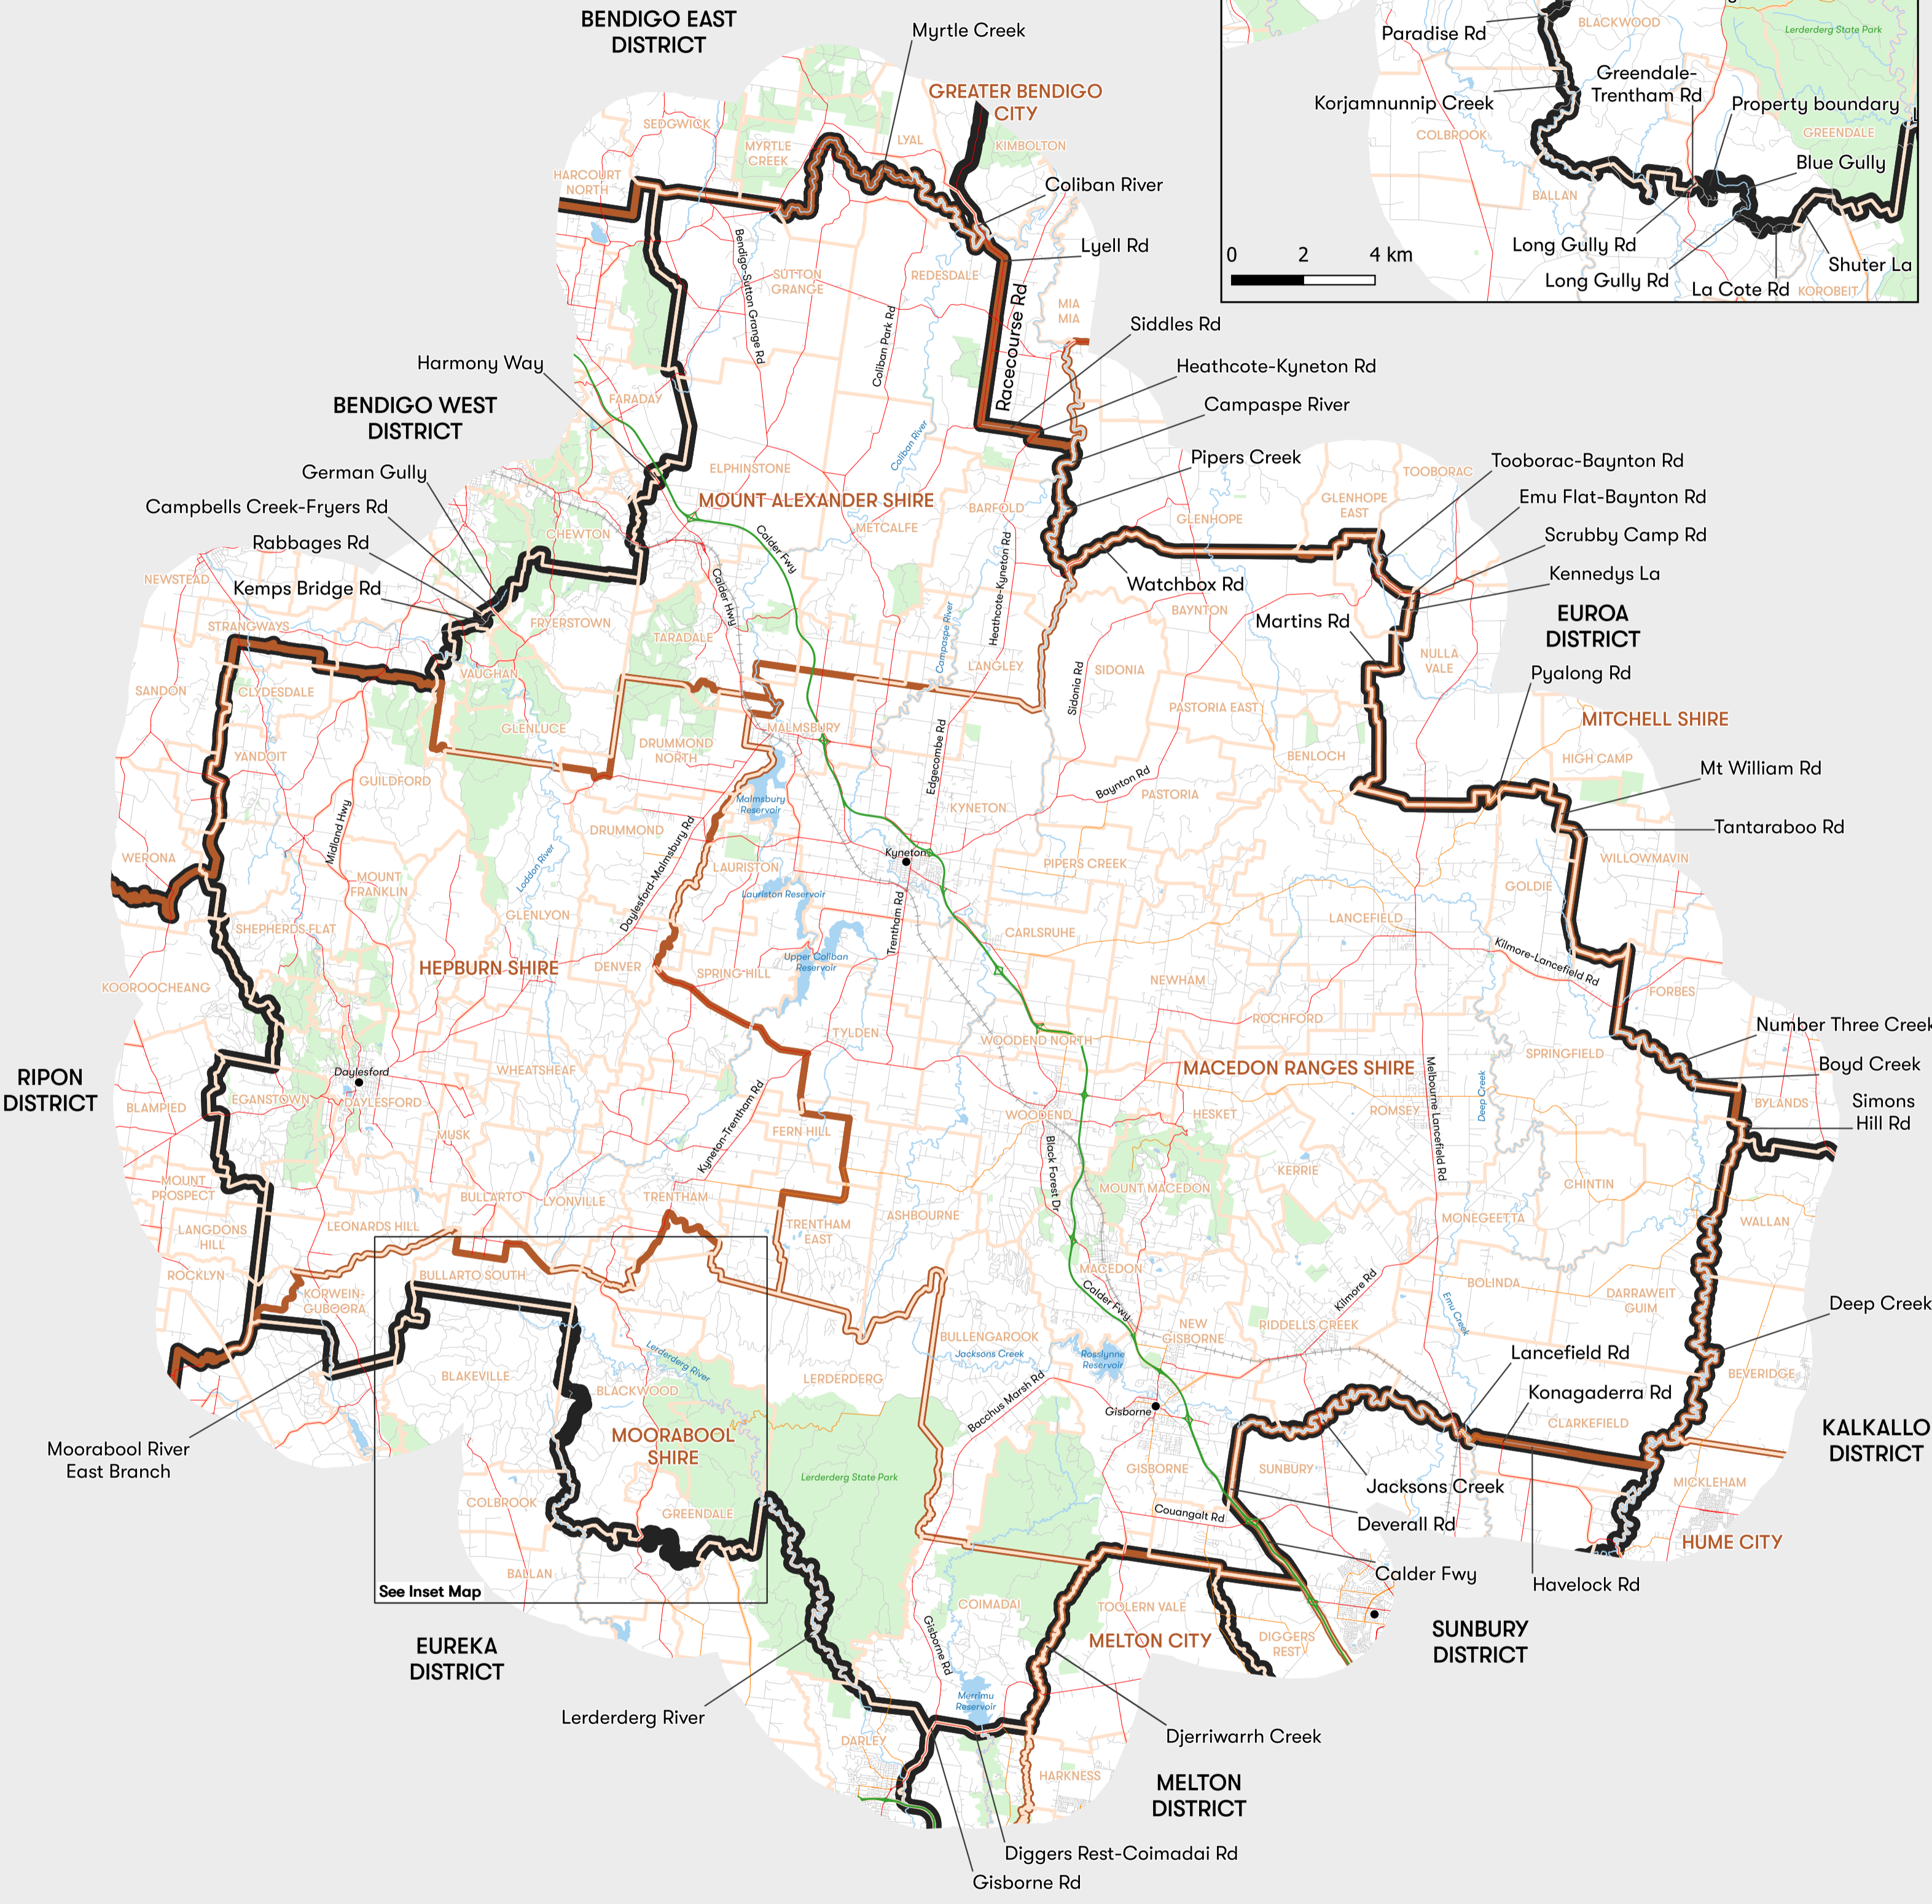

# Electoral District

## MACEDON

Northern Victoria Region  
Area: 3,366 sq km

**Legend**

- District Boundary
- Municipality Boundary
- Locality Boundary

**Map Symbols**

- Freeway
- Main Road
- Collector Road
- Minor Road
- Main Town
- Railway
- River/Creek
- Lake
- Park/Reserve

Datasets for alignment from Vicmap as at April 2021