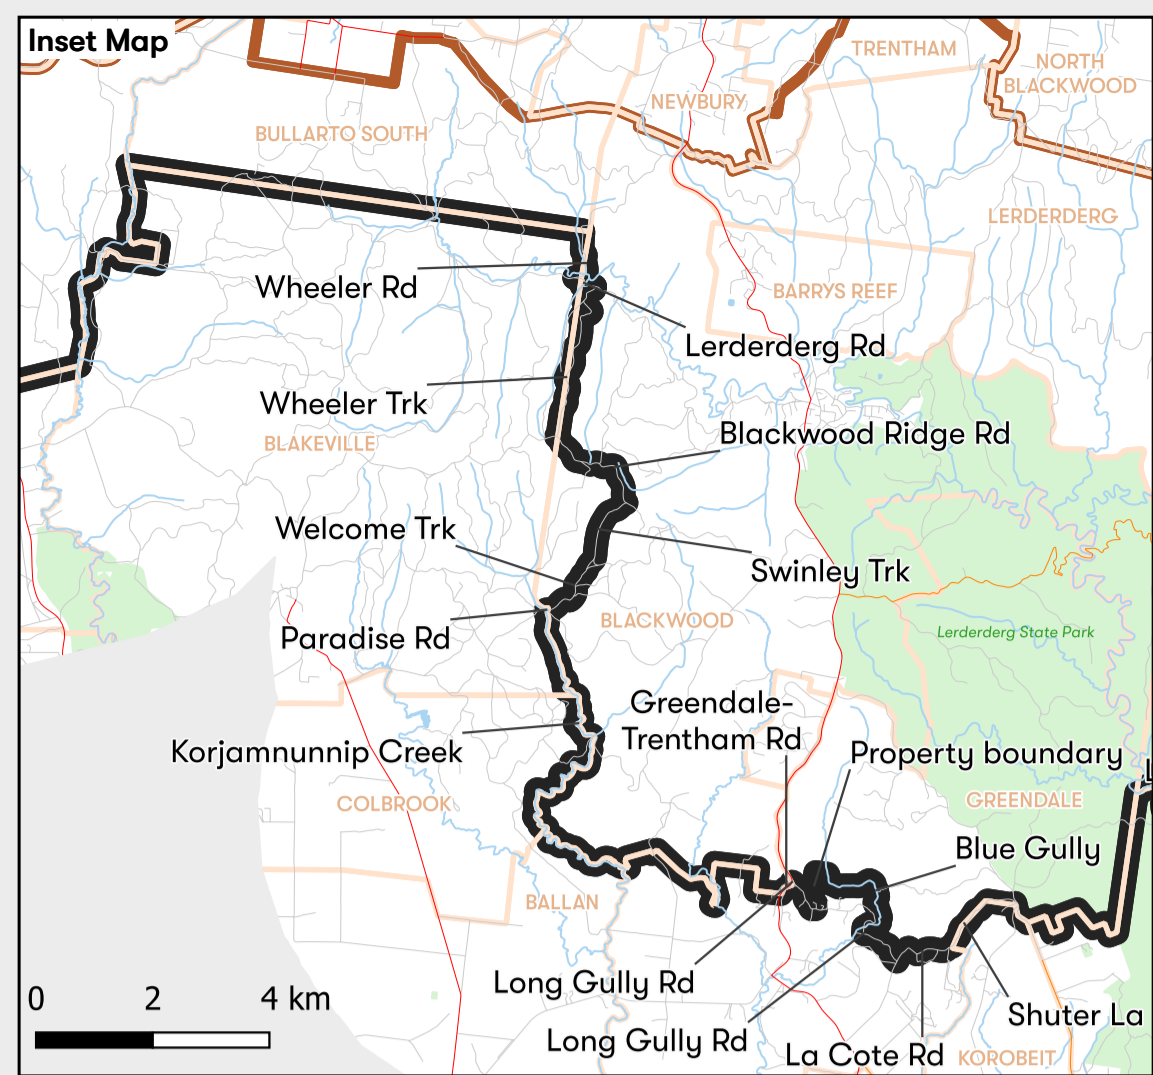

# Electoral District

## MACEDON

Northern Victoria Region  
Area: 3,366 sq km

**Legend**

- District Boundary
- Municipality Boundary
- Locality Boundary

**Map Symbols**

- Freeway
- Main Road
- Collector Road
- Minor Road
- Main Town
- Railway
- River/Creek
- Lake
- Park/Reserve

Datasets for alignment from Vicmap as at April 2021