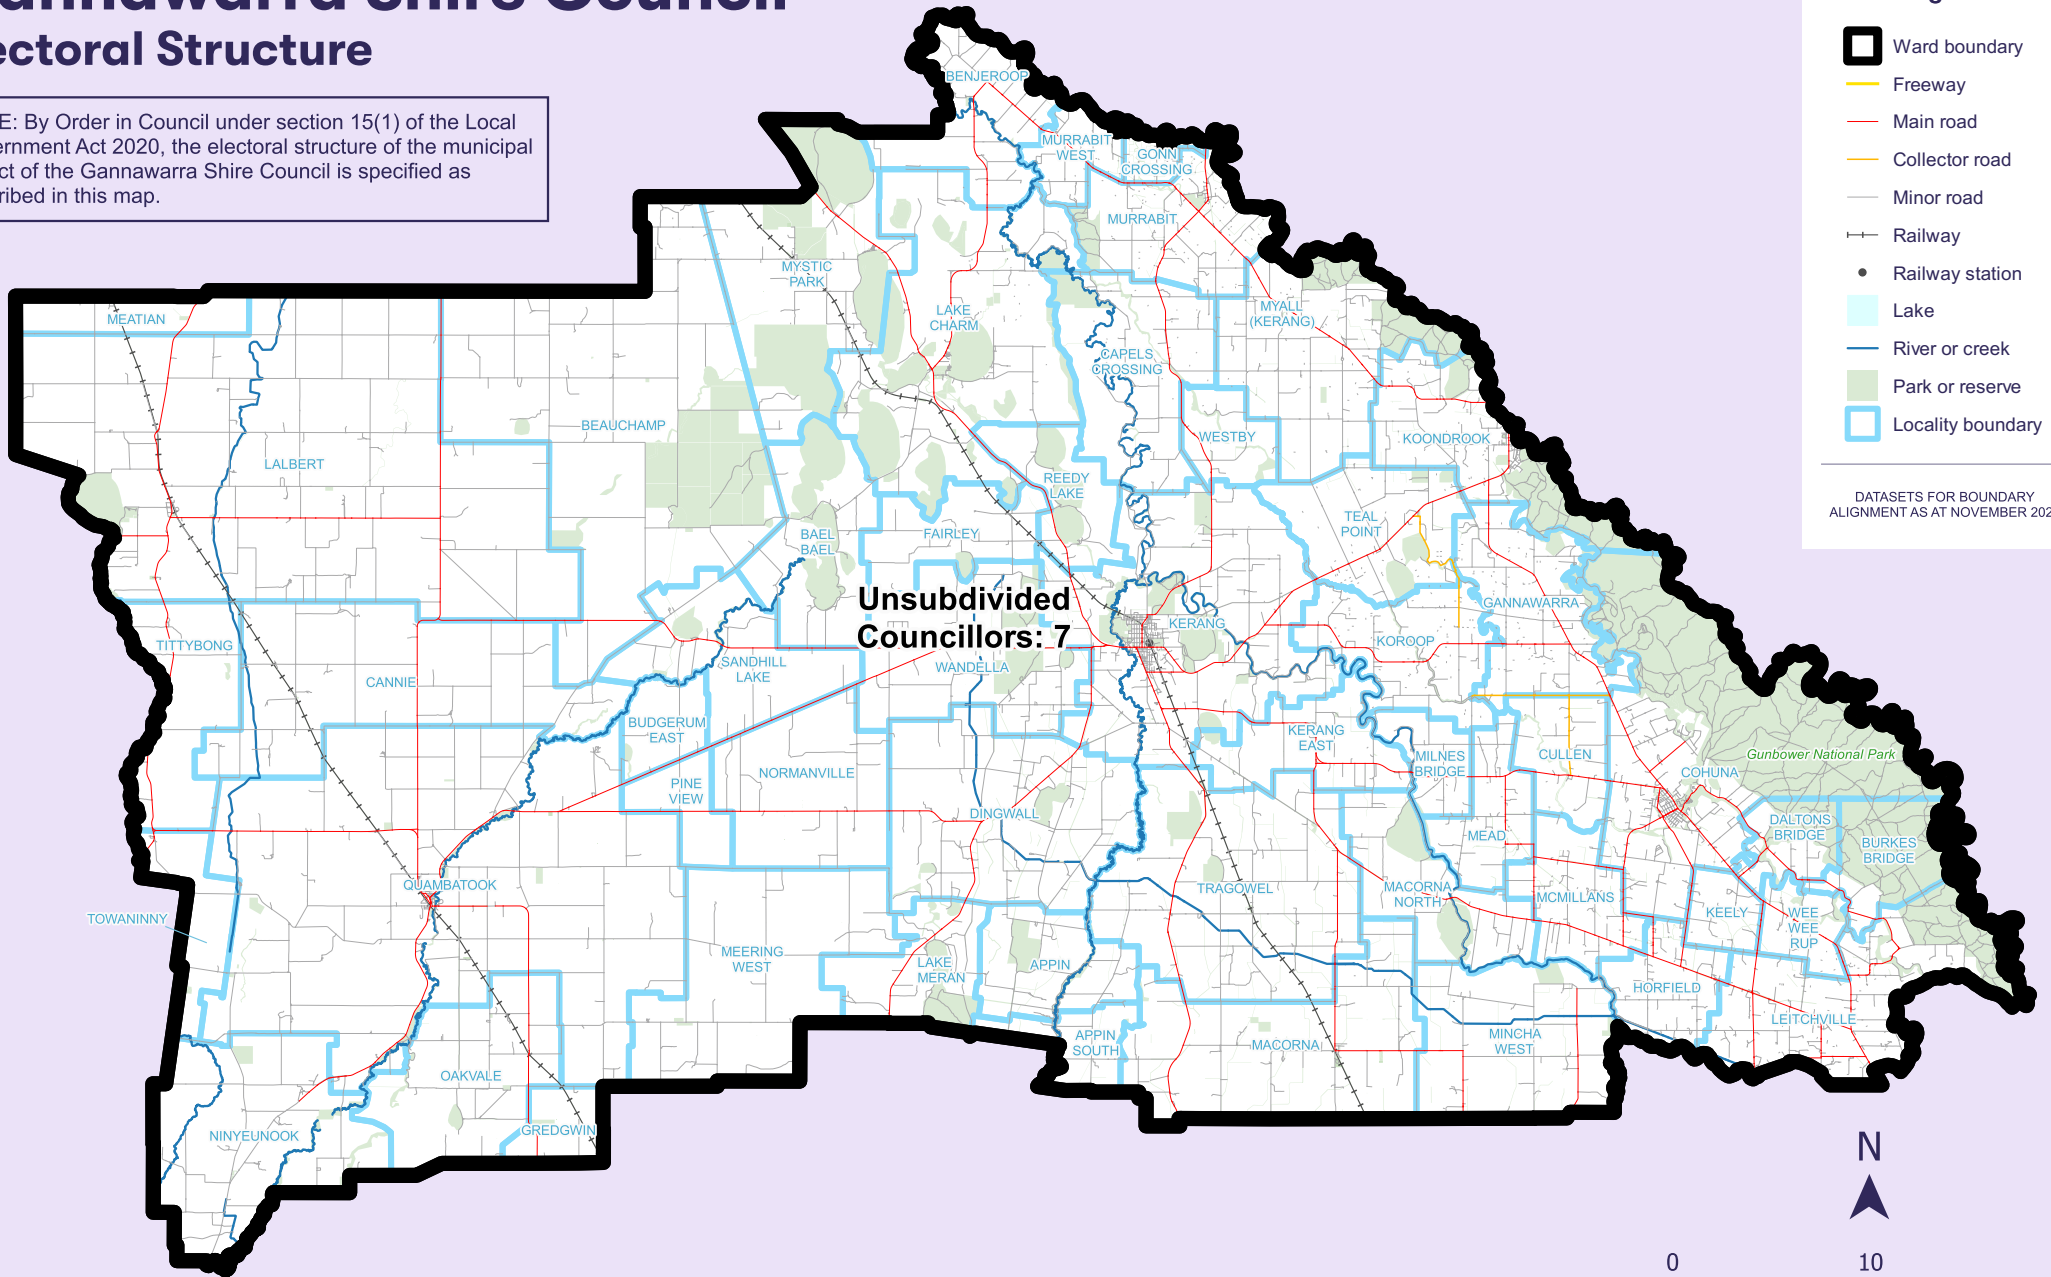

Gannawarra Shire Council

Electoral Structure

NOTE: By Order in Council under section 15(1) of the Local Government Act 2020, the electoral structure of the municipal district of the Gannawarra Shire Council is specified as described in this map.

DATASETS FOR BOUNDARY ALIGNMENT AS AT NOVEMBER 2022

**Unsubdivided
Councillors: 7**

Kilometres