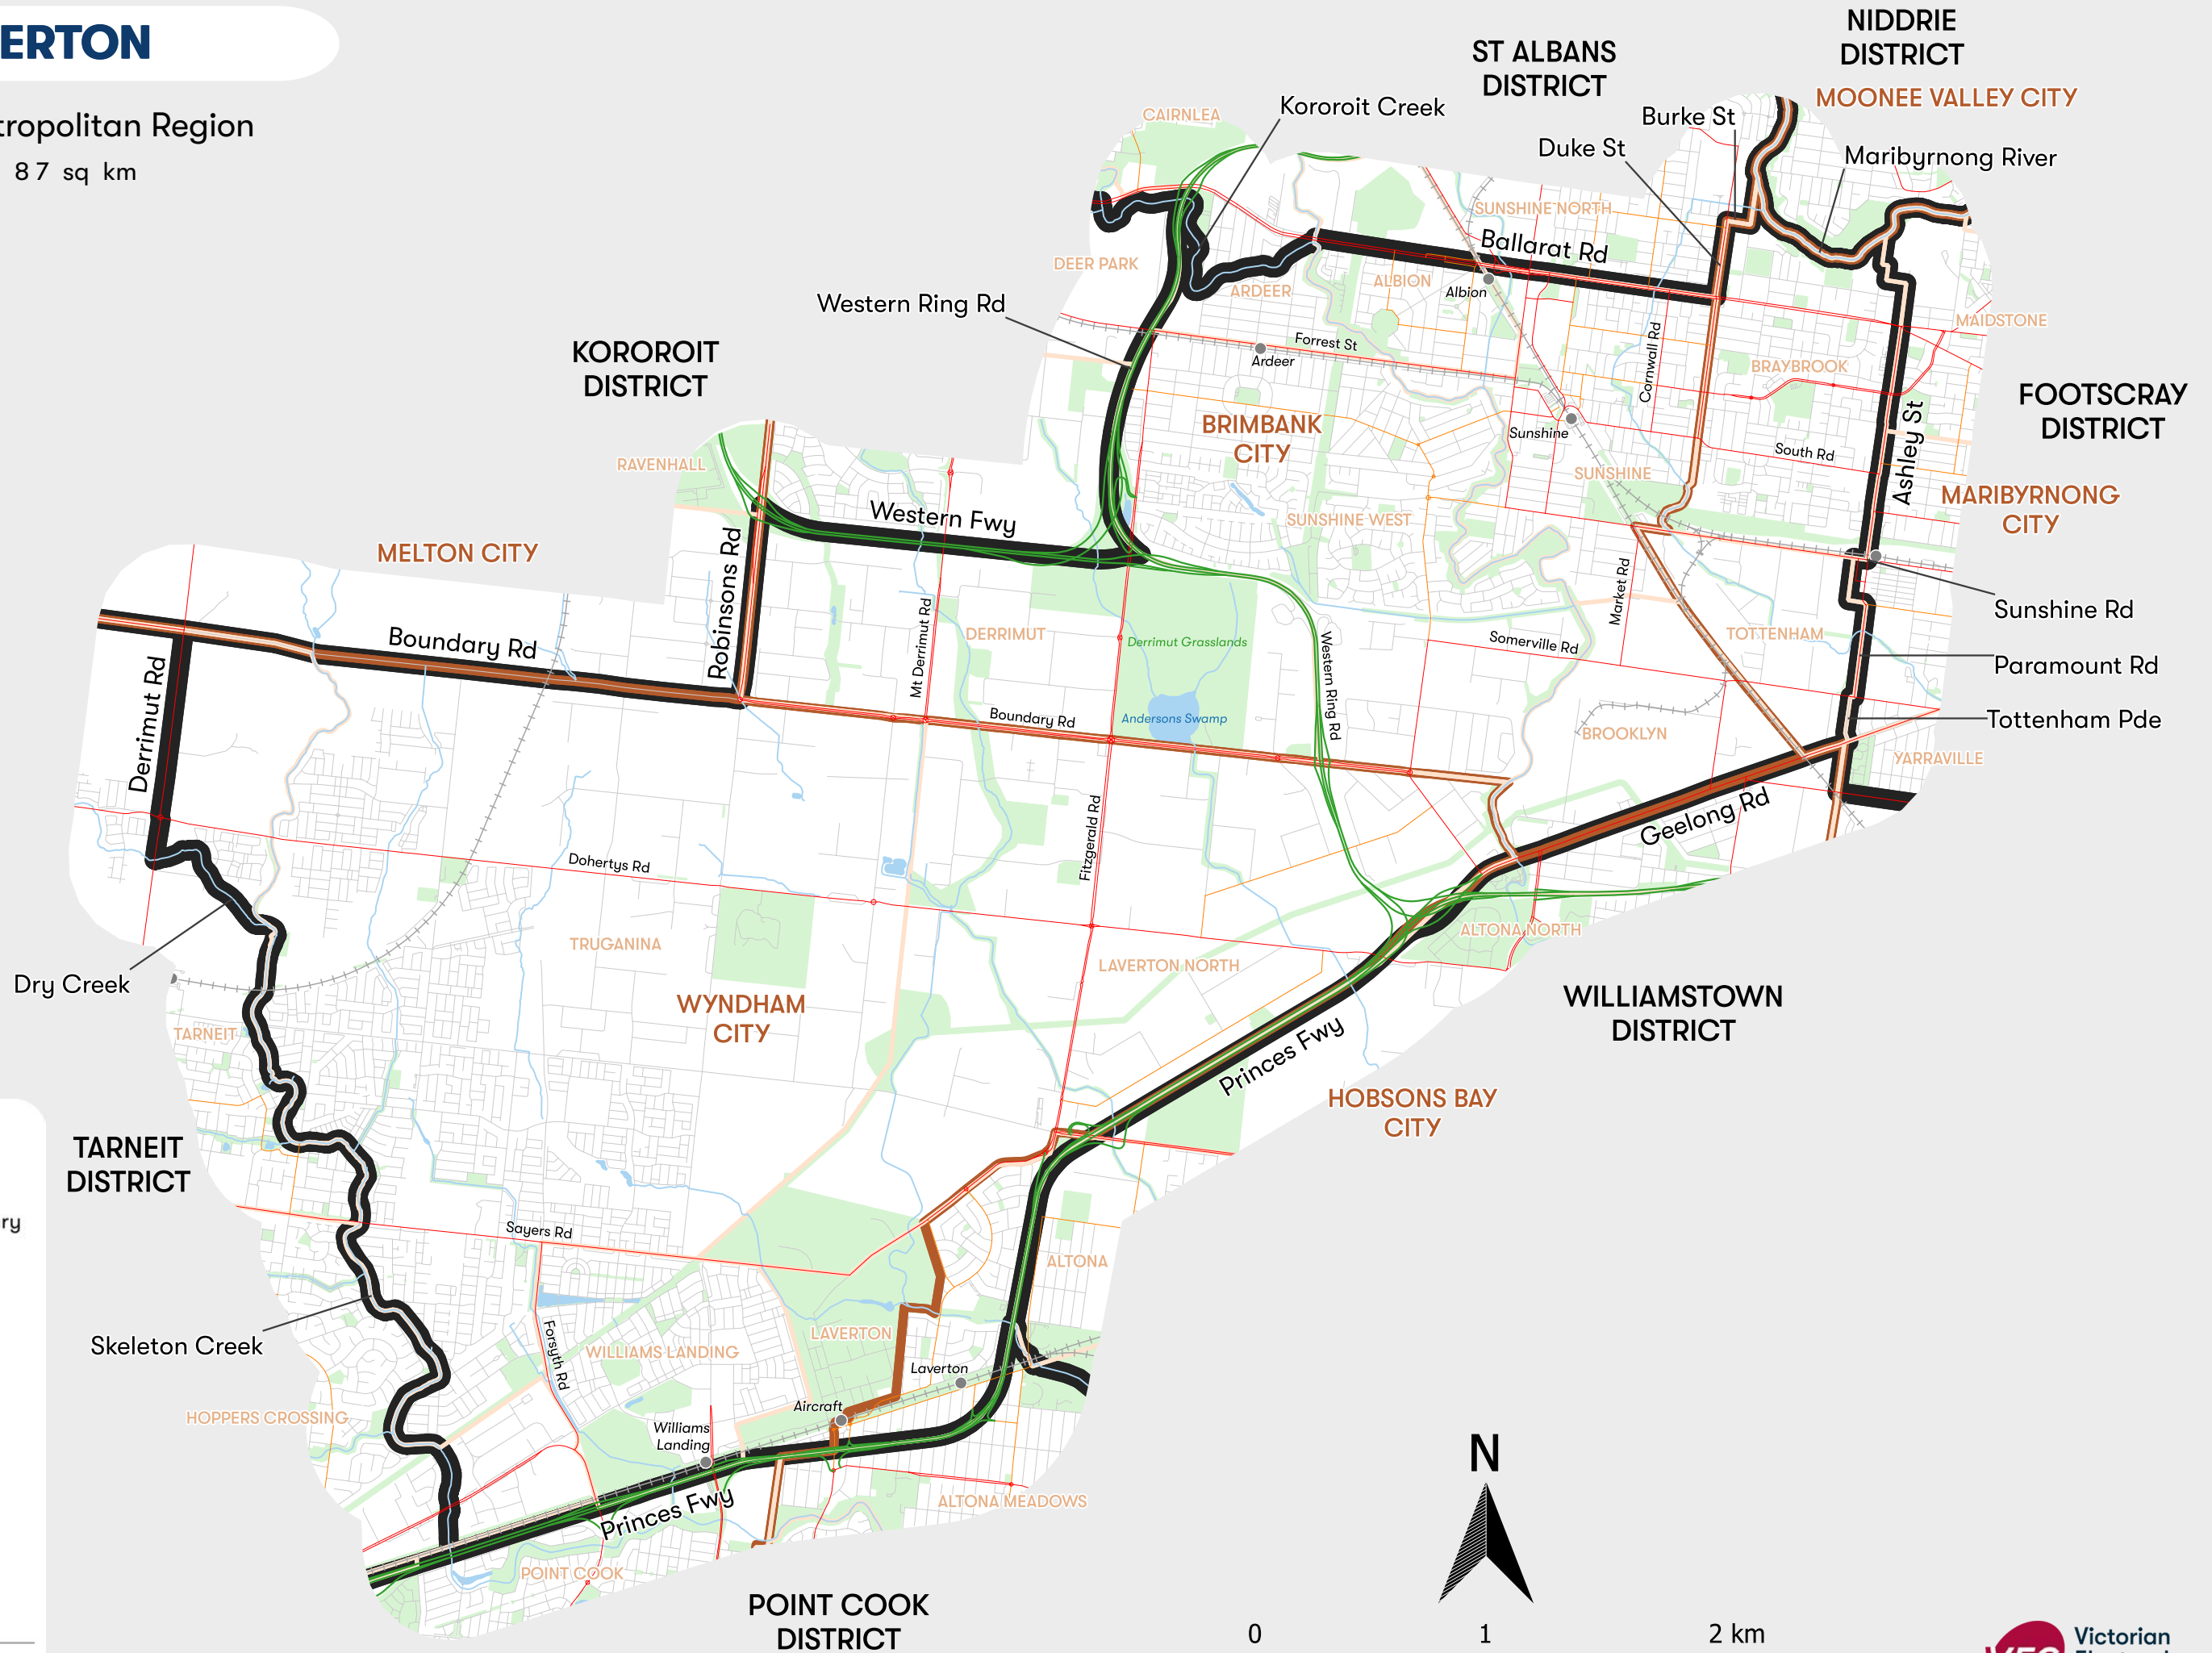

Electoral District

LAVERTON

Western Metropolitan Region

Area: 87 sq km

Legend

- District Boundary
- Municipality Boundary
- Locality Boundary
- Freeway
- Main Road
- Collector Road
- Minor Road
- Railway Station
- Railway
- River/Creek
- Lake
- Park/Reserve

Datasets for alignment from Vicmap as at April 2021