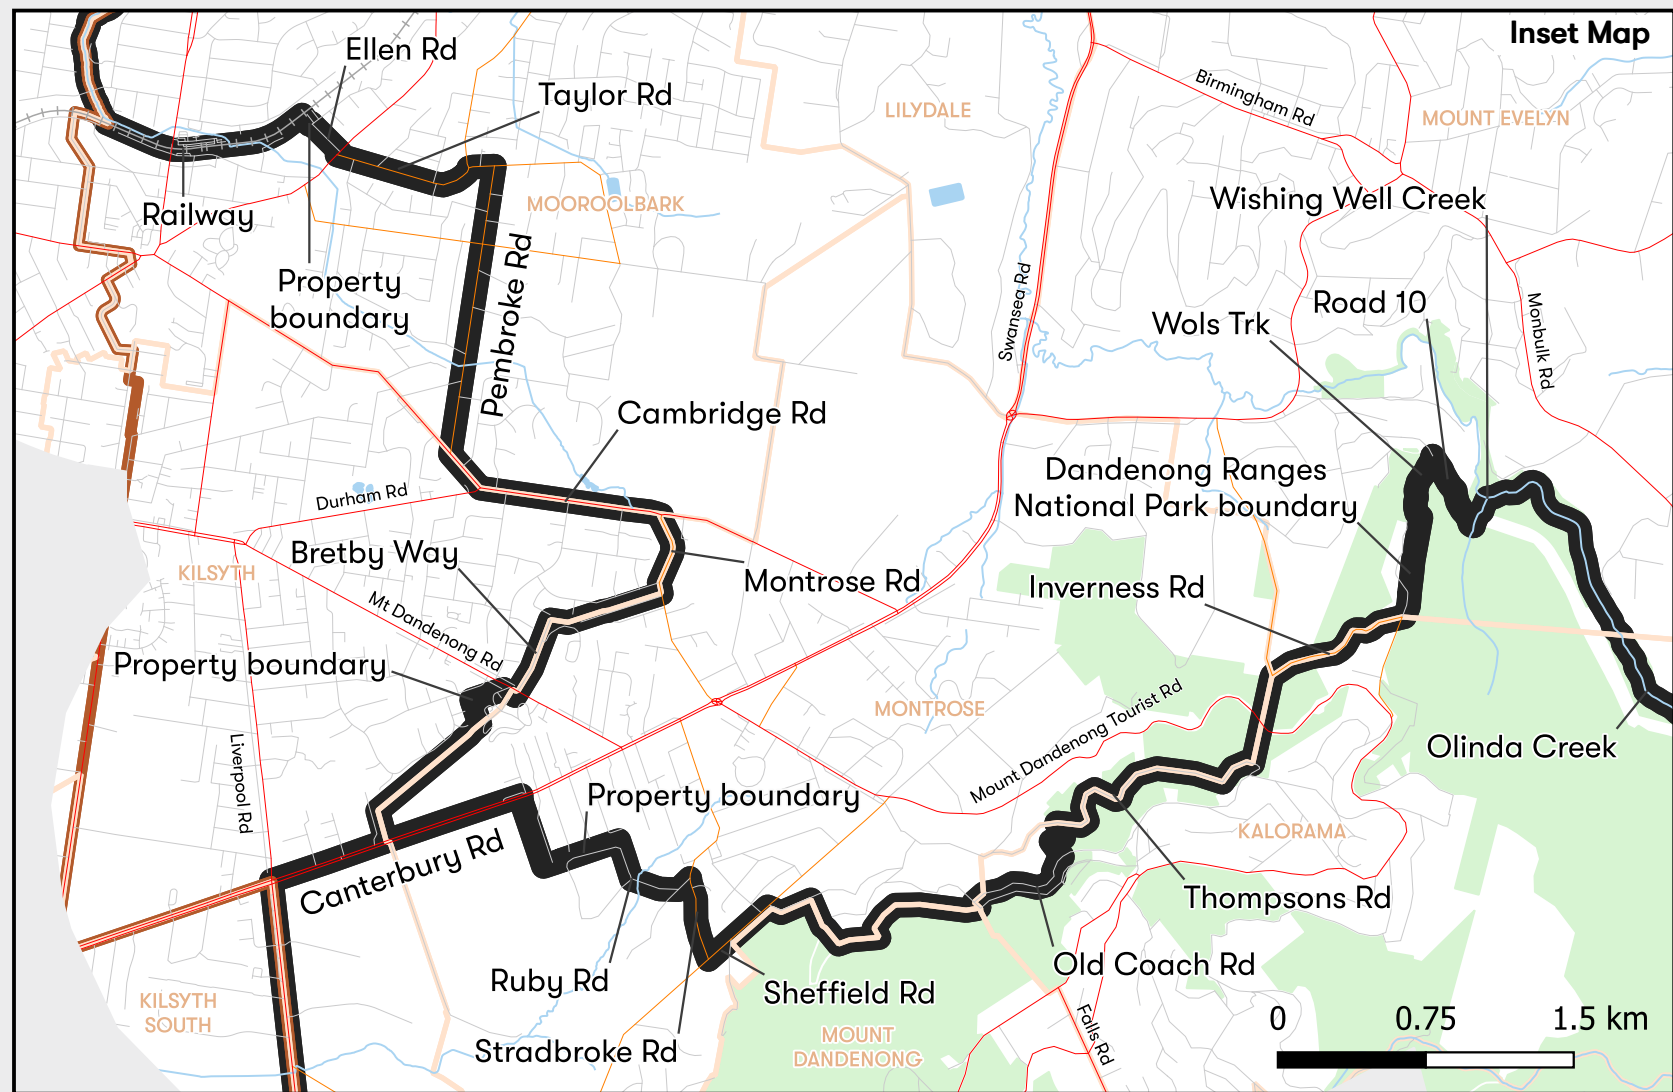

Electoral District

EVELYN

Eastern Victoria Region
Area: 255 sq km

Legend

- District Boundary
- Municipality Boundary
- Locality Boundary

Map Symbols

- Freeway
- Main Road
- Collector Road
- Minor Road
- Railway Station
- Railway
- River/Creek
- Lake
- Park/Reserve

Datasets for alignment from Vicmap as at April 2021