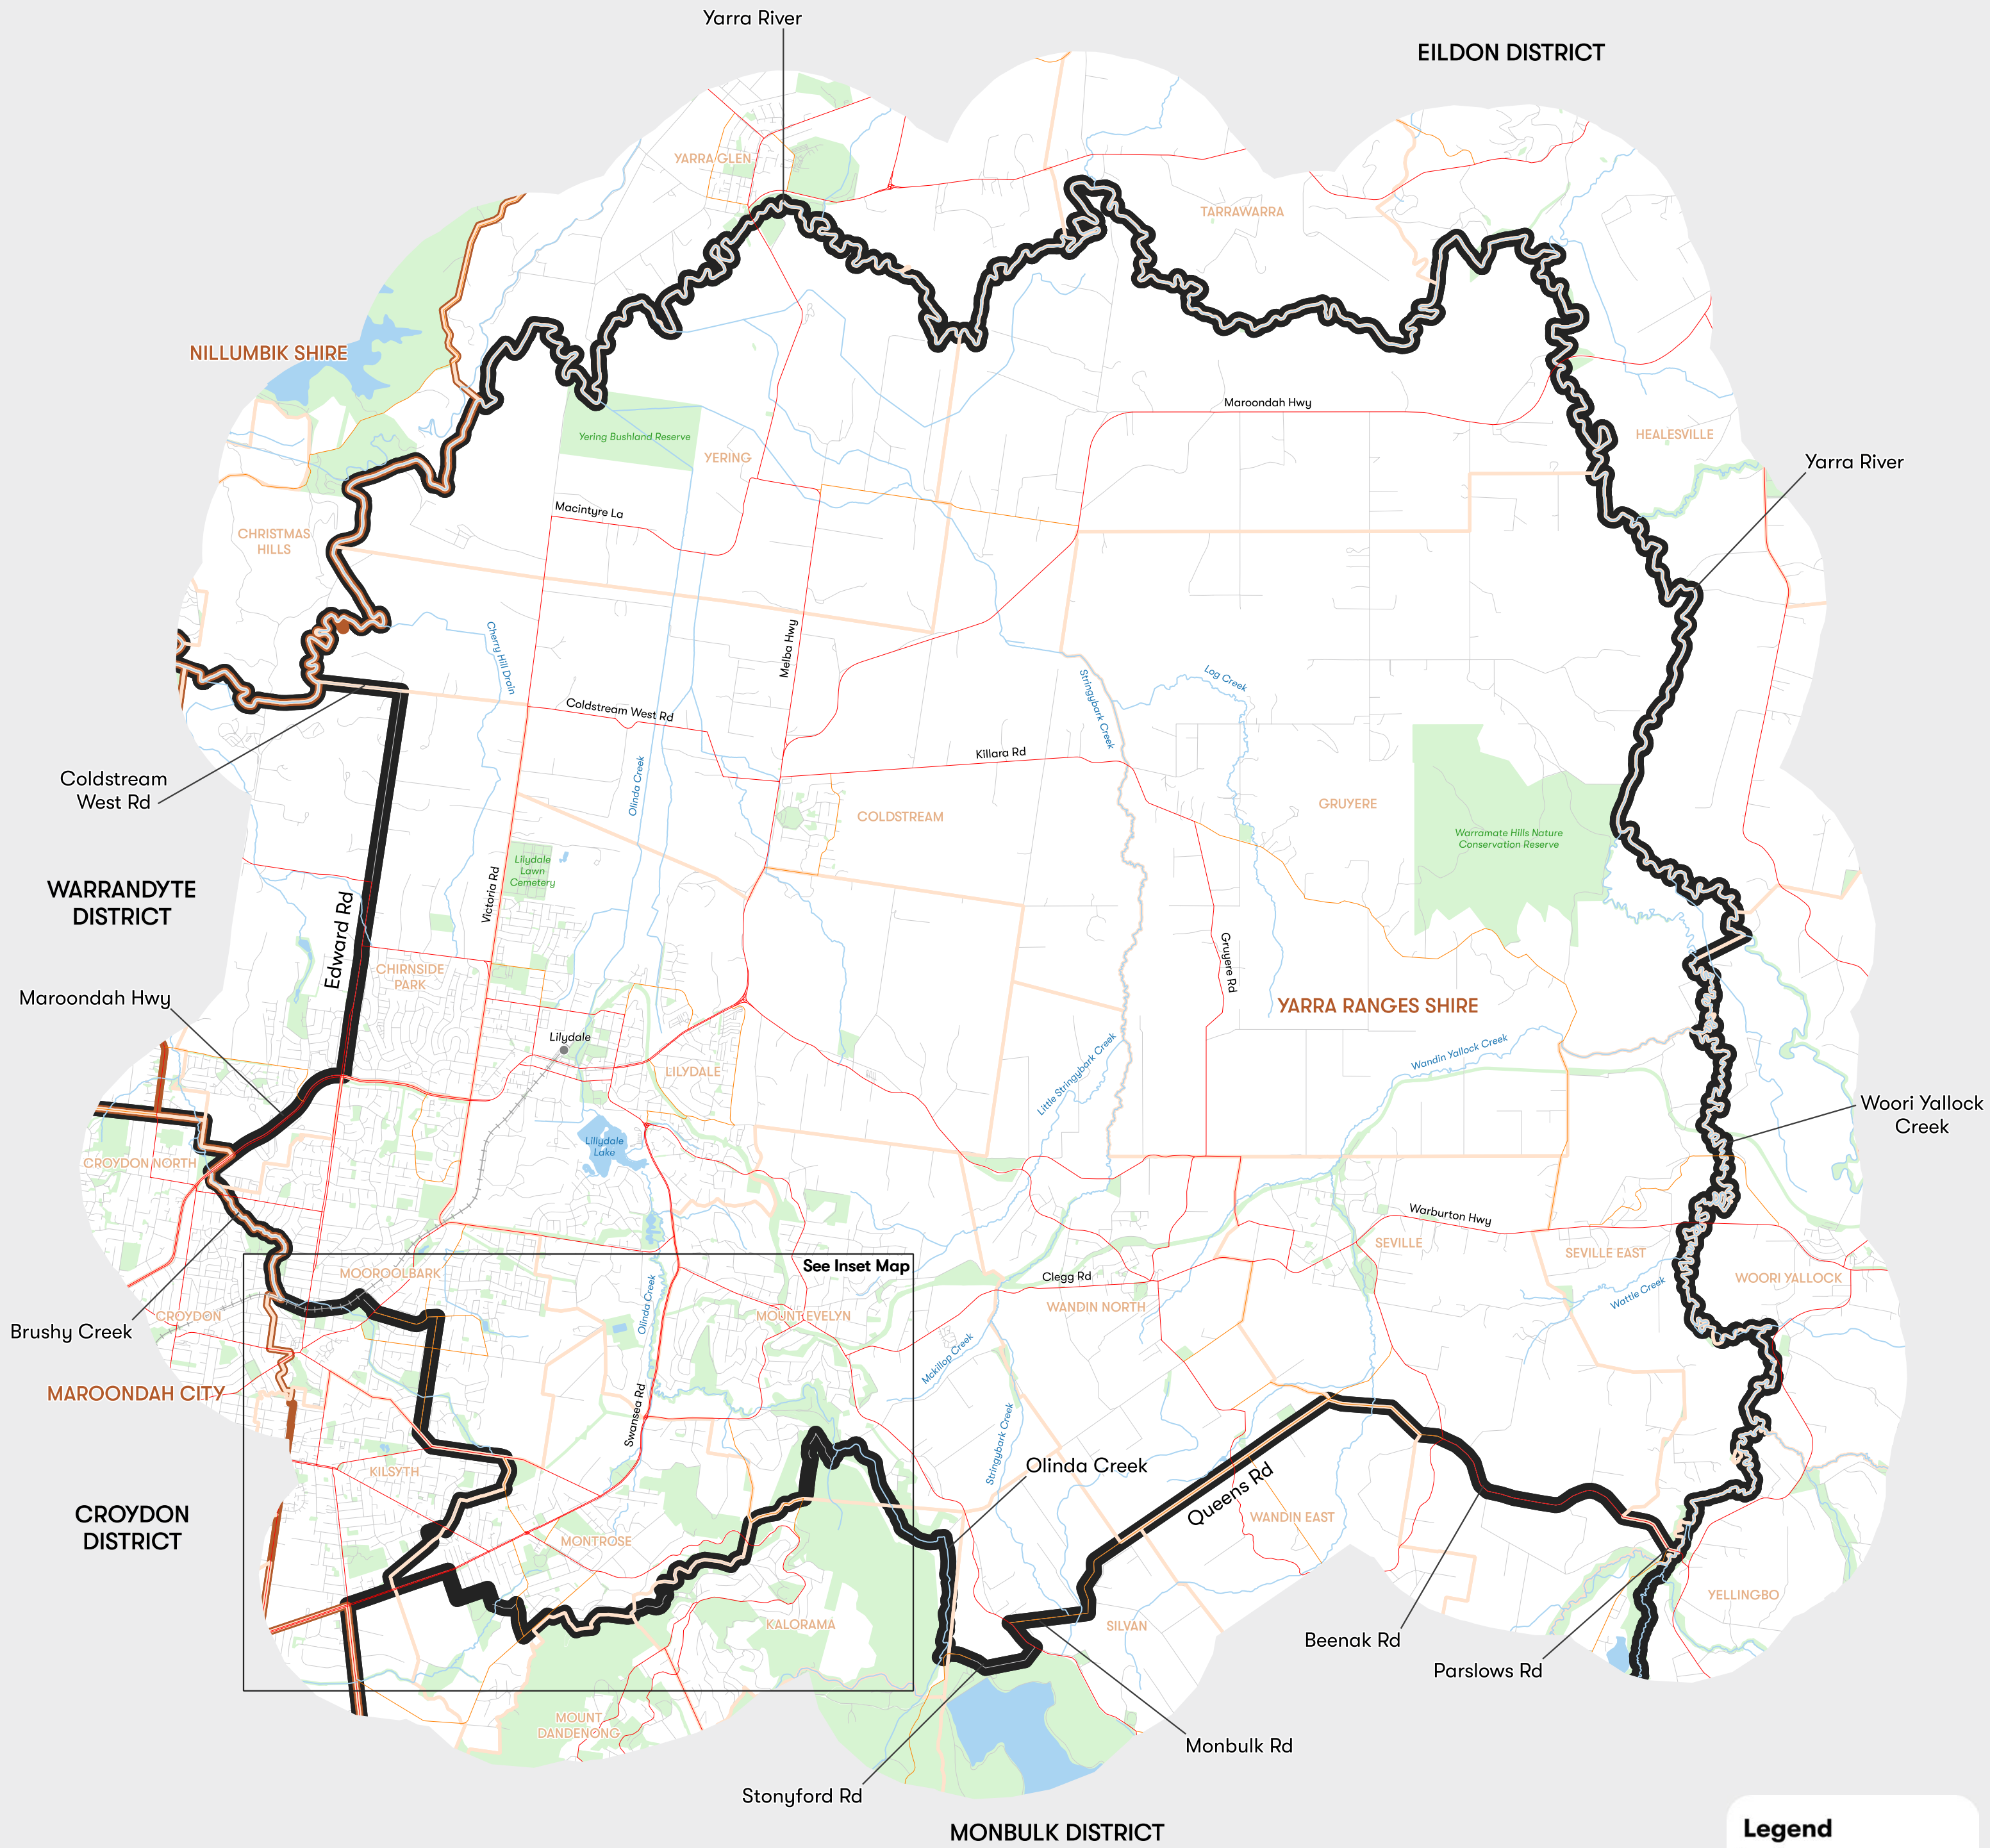

Electoral District

EVELYN

Eastern Victoria Region
Area: 255 sq km

Legend

- District Boundary
- Municipality Boundary
- Locality Boundary

Map Symbols

- Freeway
- Main Road
- Collector Road
- Minor Road
- Railway Station
- Railway
- River/Creek
- Lake
- Park/Reserve

Datasets for alignment from Vicmap as at April 2021