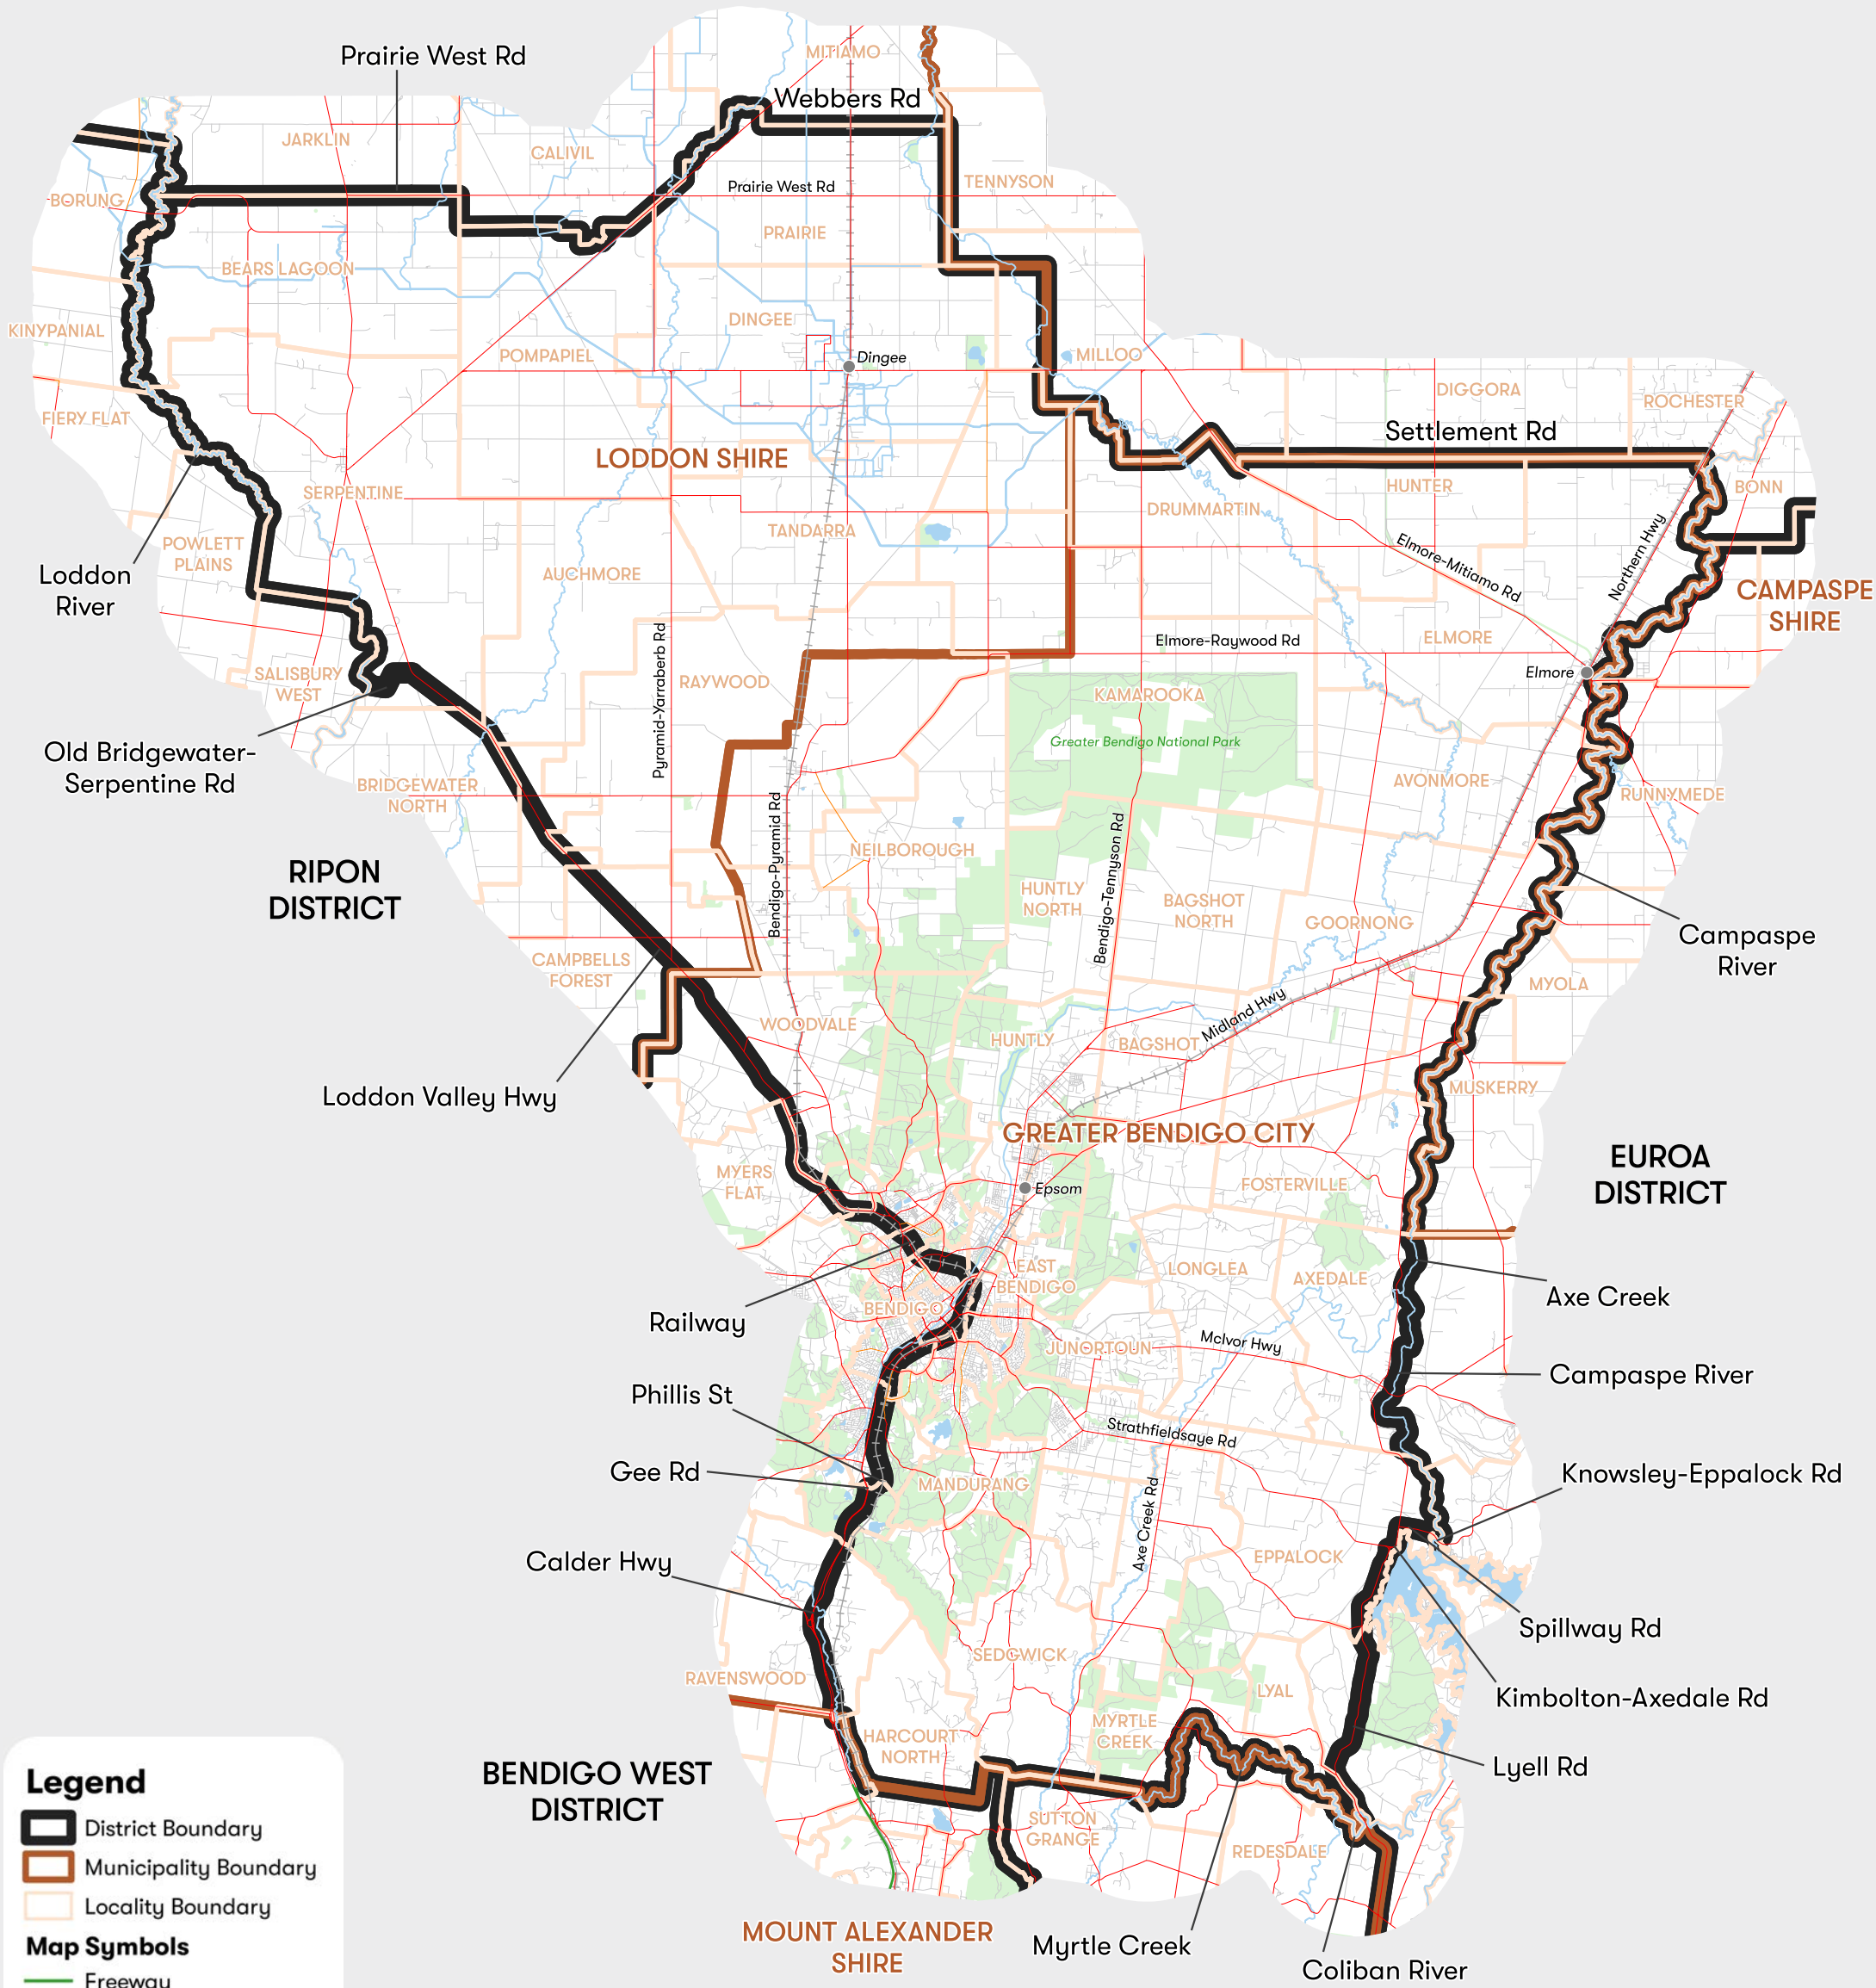

BENDIGO EAST

Northern Victoria Region

Area: 2,712 sq km

MURRAY PLAINS DISTRICT

Legend

- District Boundary
- Municipality Boundary
- Locality Boundary

Map Symbols

- Freeway
- Main Road
- Collector Road
- Minor Road
- Railway Station
- Railway
- River/Creek
- Lake
- Park/Reserve

Datasets for alignment from Vicmap as at April 2021