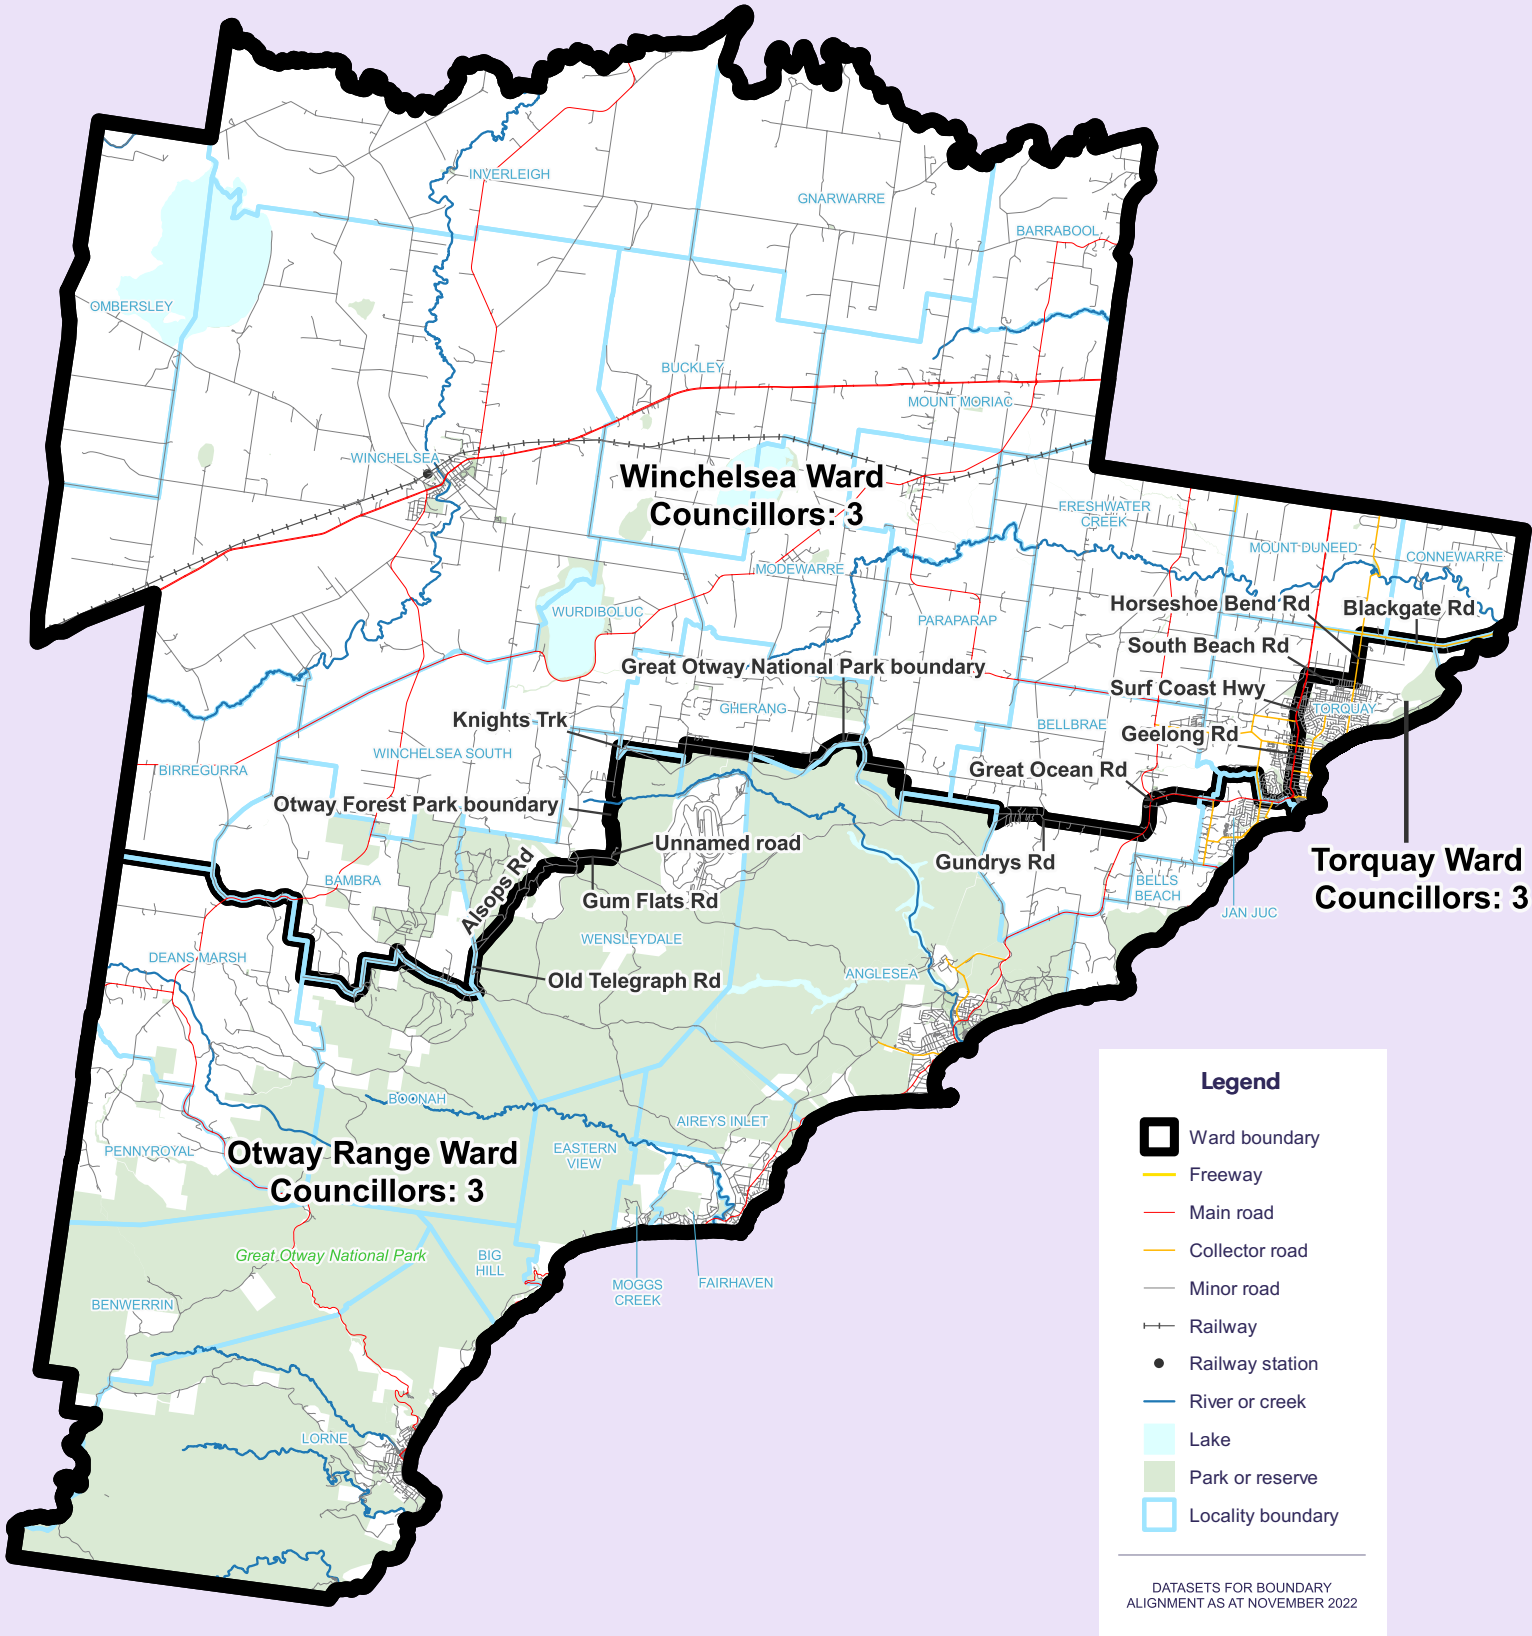

# Surf Coast Shire Council Electoral Structure

NOTE: By Order in Council under section 15(1) of the Local Government Act 2020, the electoral structure of the municipal district of the Surf Coast Shire Council is specified as described in this map.

The electoral structure (number of councillors and any internal ward boundaries) in this map is as presented to the Minister for Local Government on the 17th of May 2023. Electoral boundaries are aligned to the VicMap spatial datasets as defined in the legend on this map. Map prepared by the VEC on behalf of the Electoral Representation Advisory Panel.

Map prepared by:

Data use:

Layers for alignment:

© State of Victoria  
(Department of Energy, Environment and Climate Action)

Disclaimer

This content is provided for information purposes only. While every effort has been made to ensure accuracy and authenticity of the content, the Victorian government does not accept any liability to any person for the information provided.