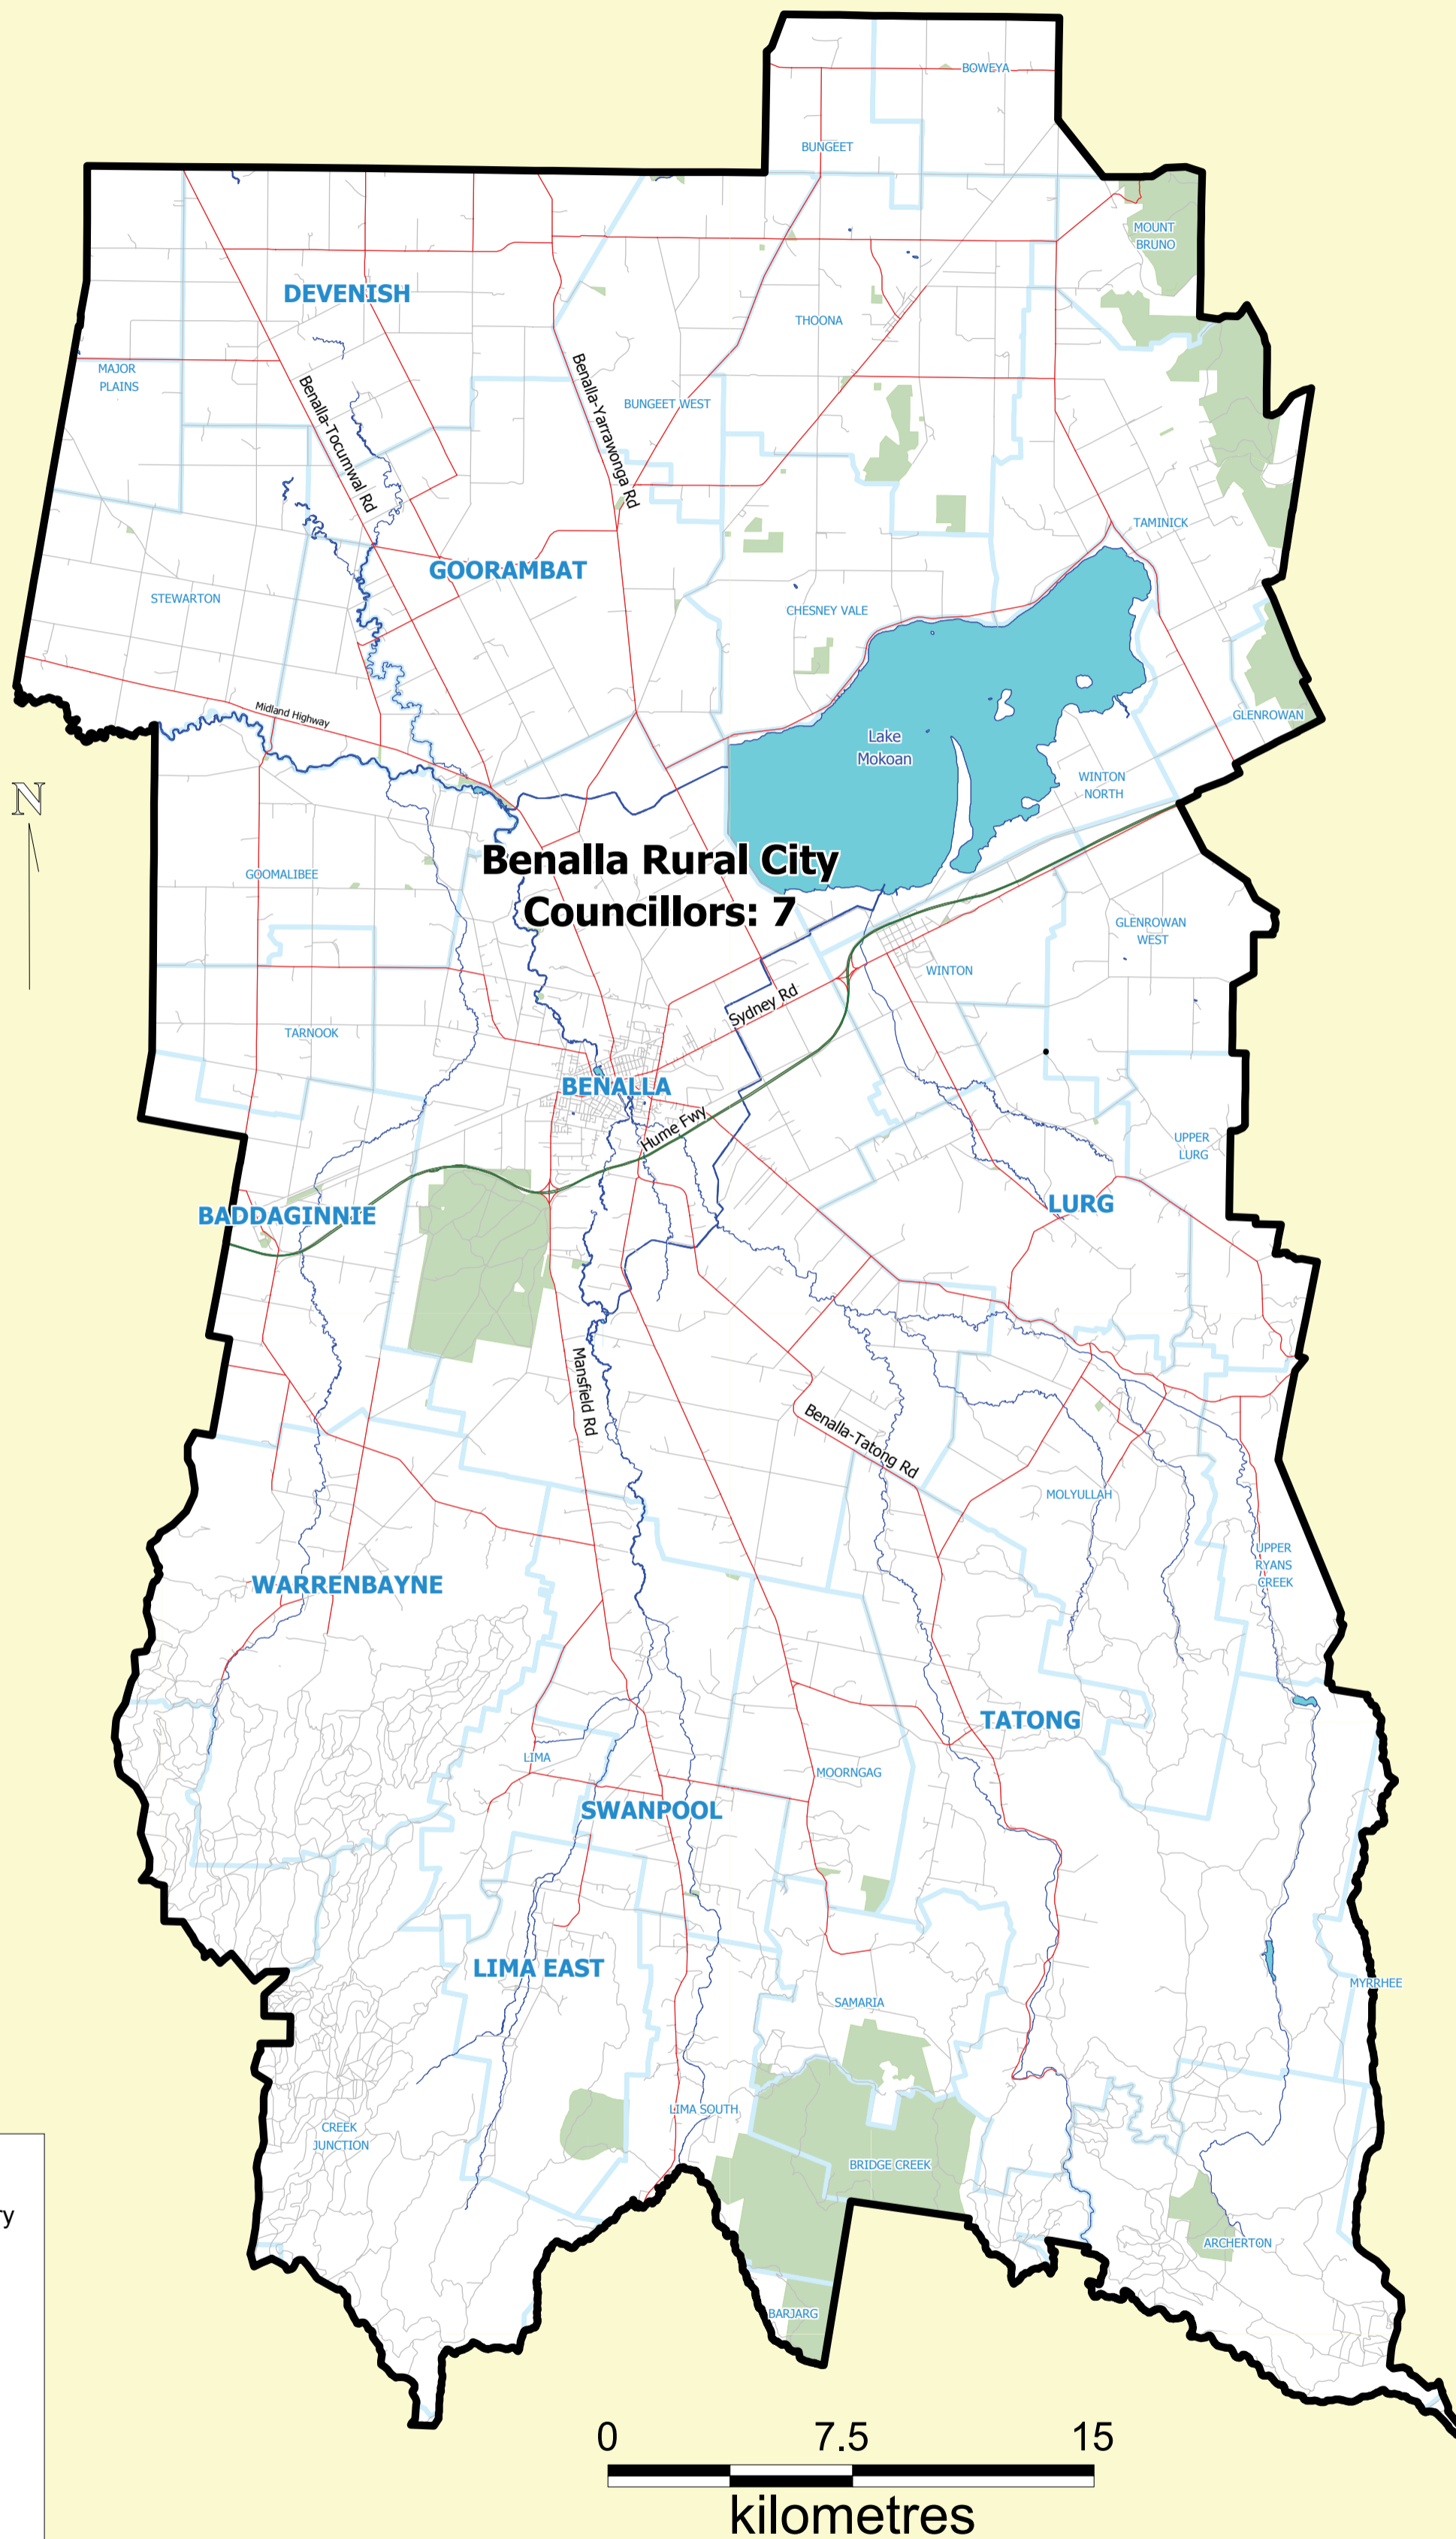

ELECTORAL STRUCTURE OF BENALLA RURAL CITY COUNCIL

NOTE: By Order in Council made under Section 220Q(j) of the Local Government Act 1989, Benalla Rural City Council is re-constituted as an unsubdivided municipal district as described in this plan.

Legend

- Municipality Boundary
- Locality Boundary

Map Symbols

- Freeway
- Main Road
- Collector Road
- Road
- Unsealed Road
- River/Creek
- Railway Line
- Lake
- Parks and Reserves

I hereby certify that the electoral boundaries shown on this map have been aligned to the VicMap property grid to represent those boundaries as presented in the Electoral Representation Review Final Report for Benalla Rural City Council, submitted to the Minister for Local Government on 10 December, 2007.