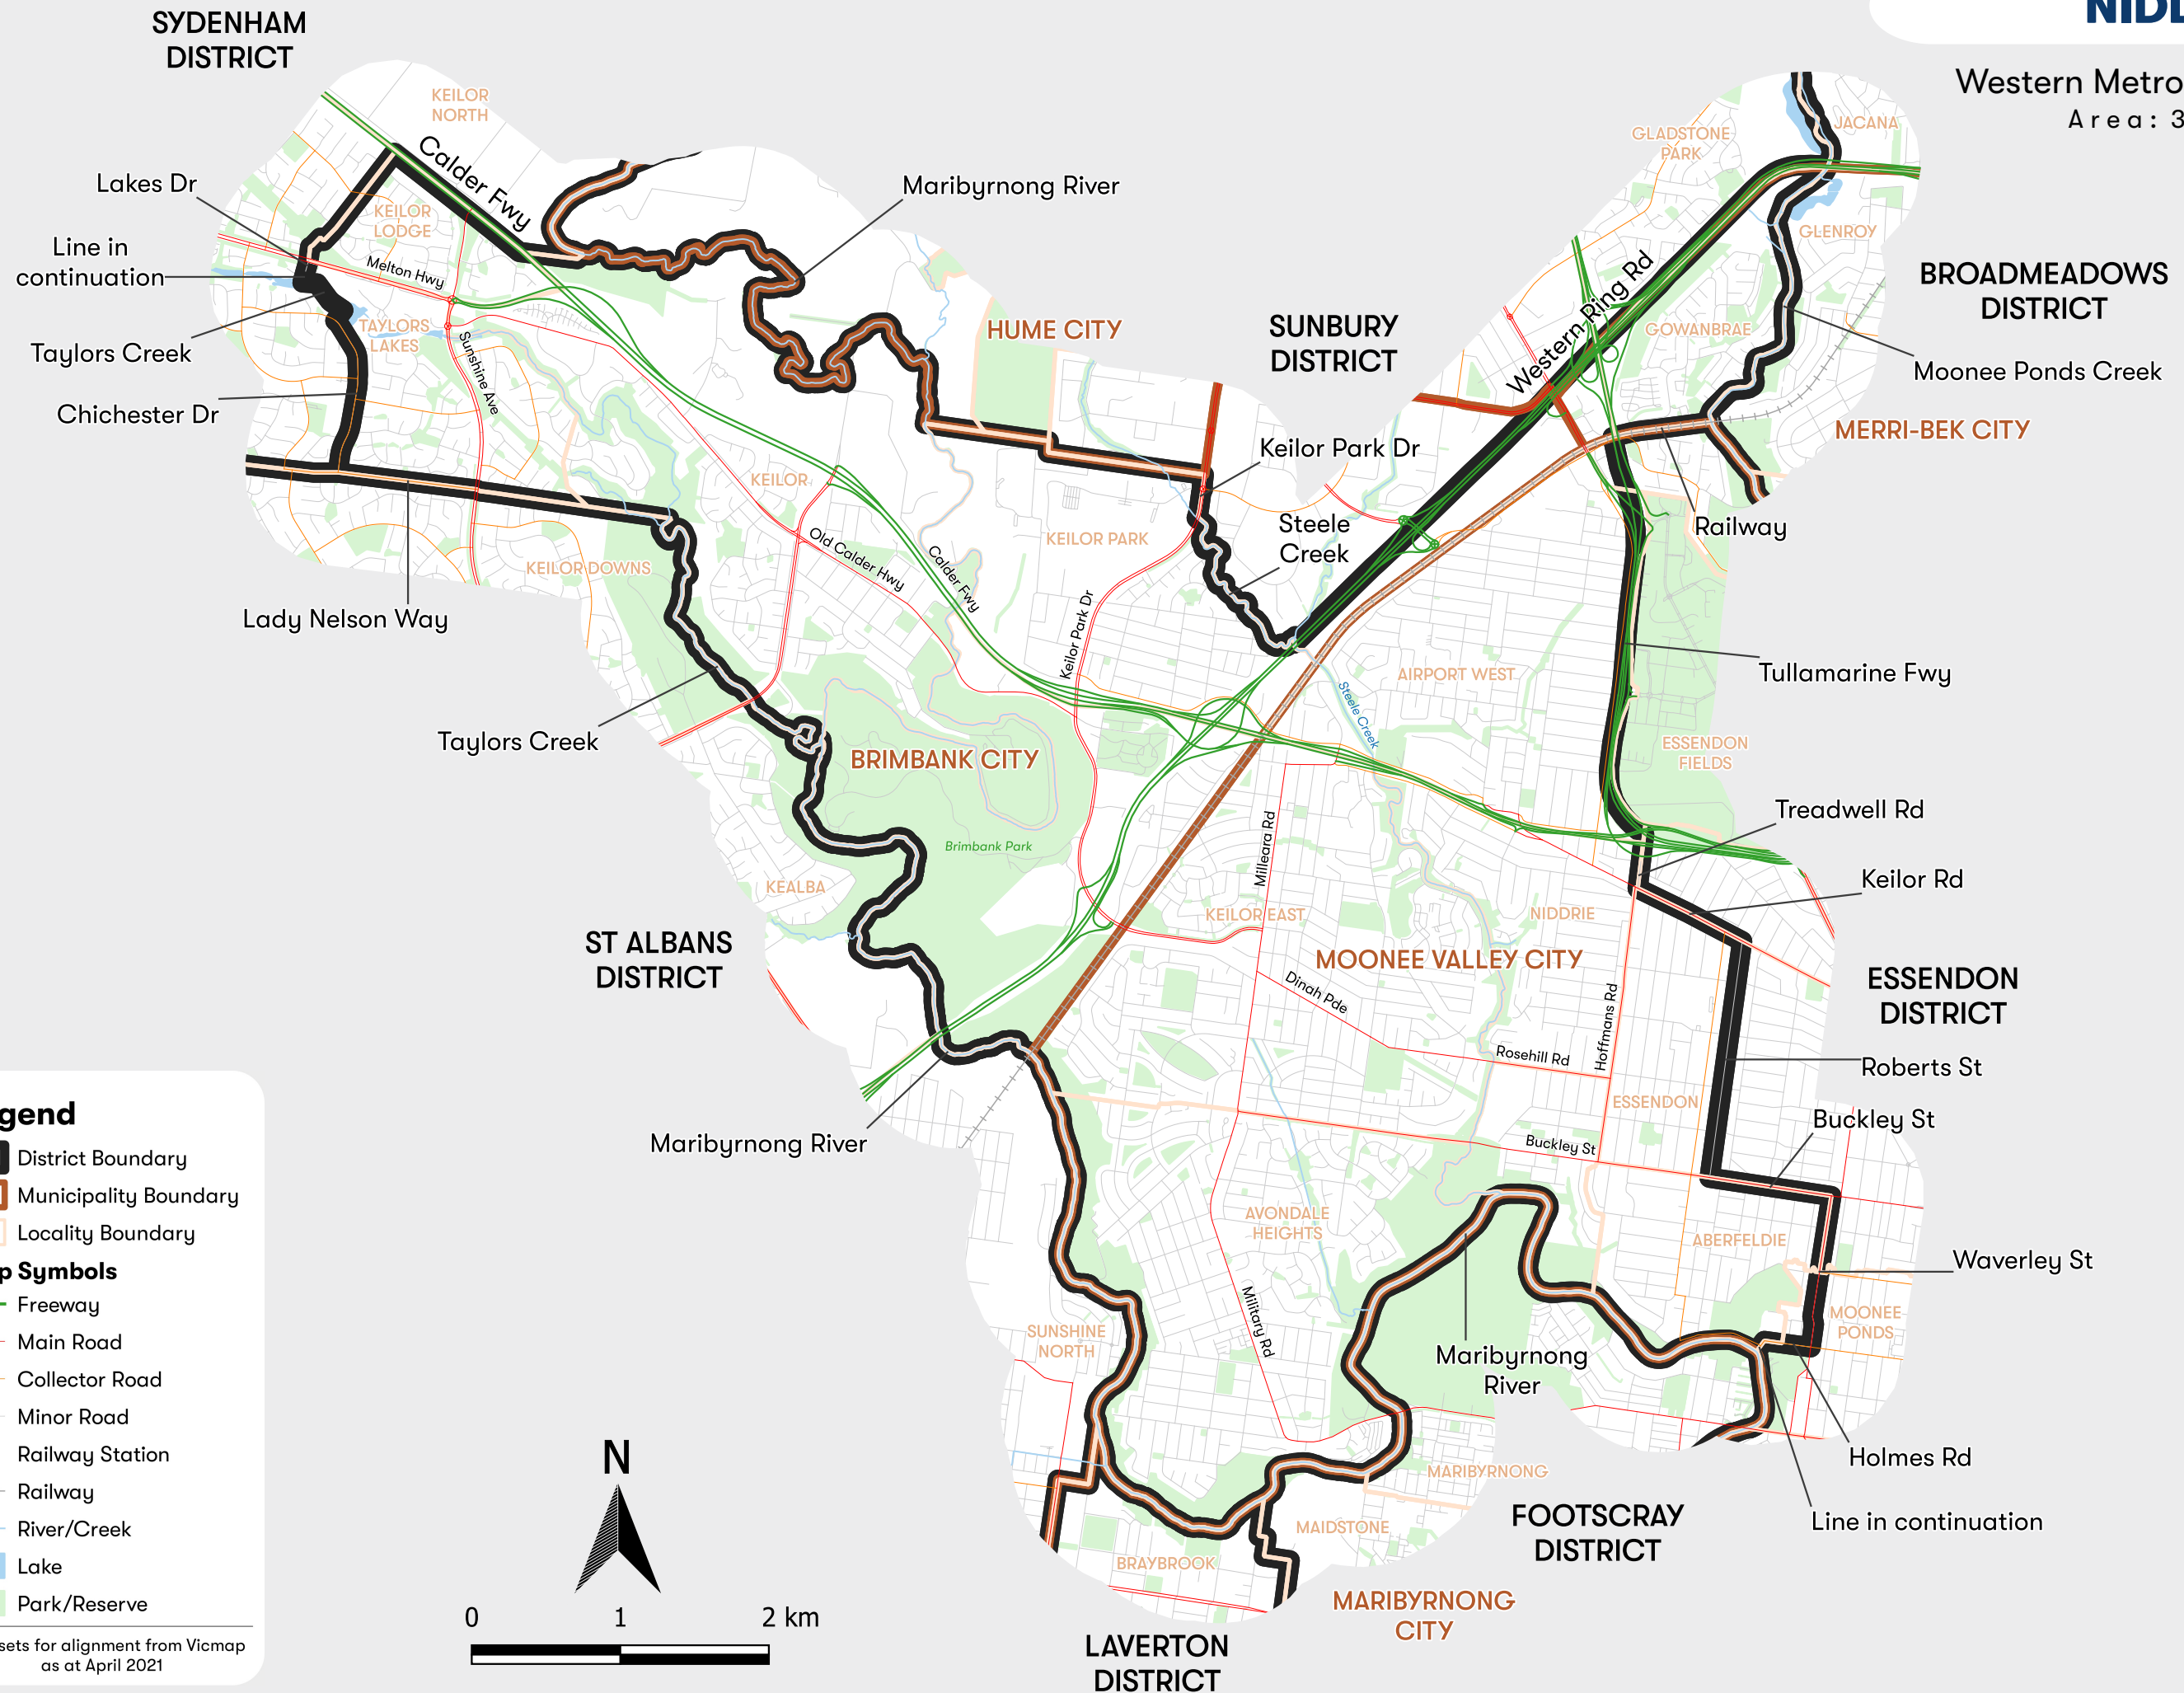

NIDDRIE

Western Metropolitan Region
Area: 39 sq km

Legend

- District Boundary
- Municipality Boundary
- Locality Boundary

Map Symbols

- Freeway
- Main Road
- Collector Road
- Minor Road
- Railway Station
- Railway
- River/Creek
- Lake
- Park/Reserve

Datasets for alignment from Vicmap as at April 2021