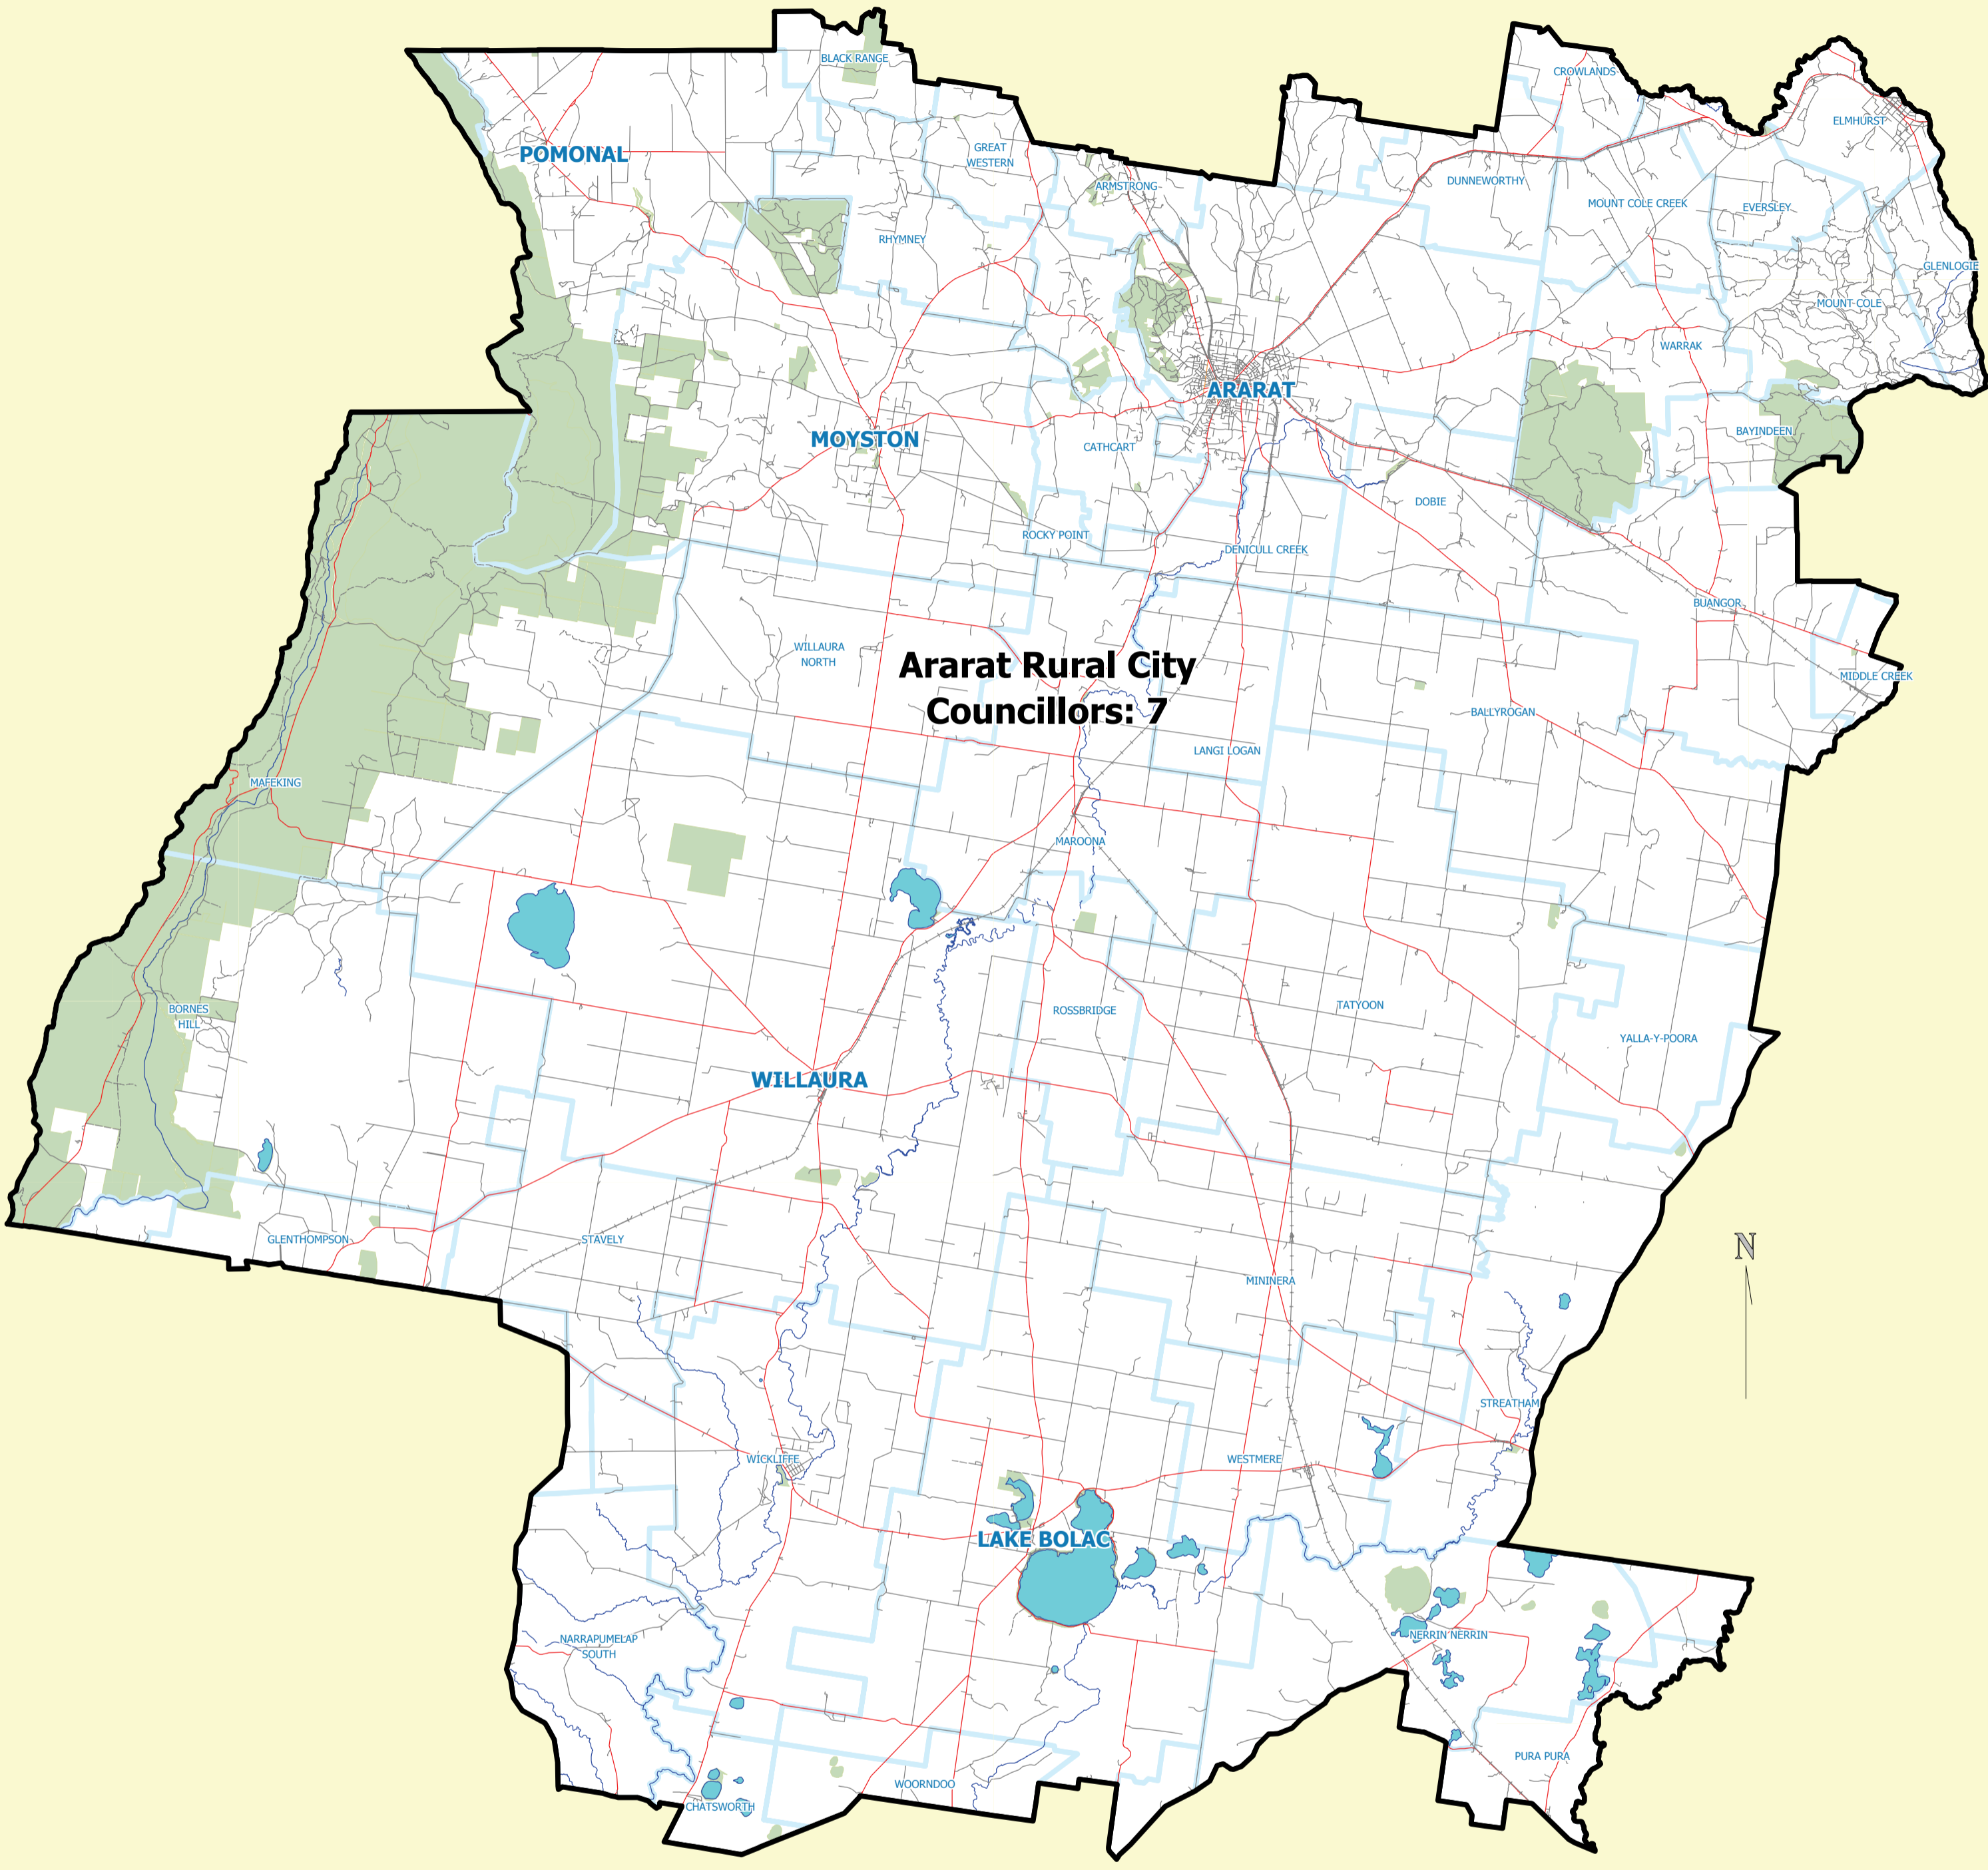

**Local Government Act 1989  
ELECTORAL STRUCTURE OF ARARAT RURAL CITY COUNCIL**

**Legend**

- Ward Boundary
- Locality Boundary

**Map Symbols**

- Freeway
- Main Road
- Collector Road
- Road
- Unsealed Road
- River/Creek
- Railway Line
- Lake
- Parks & Reserves

Electoral Structure of  
Ararat Rural City Council

**LEGL./07-320**