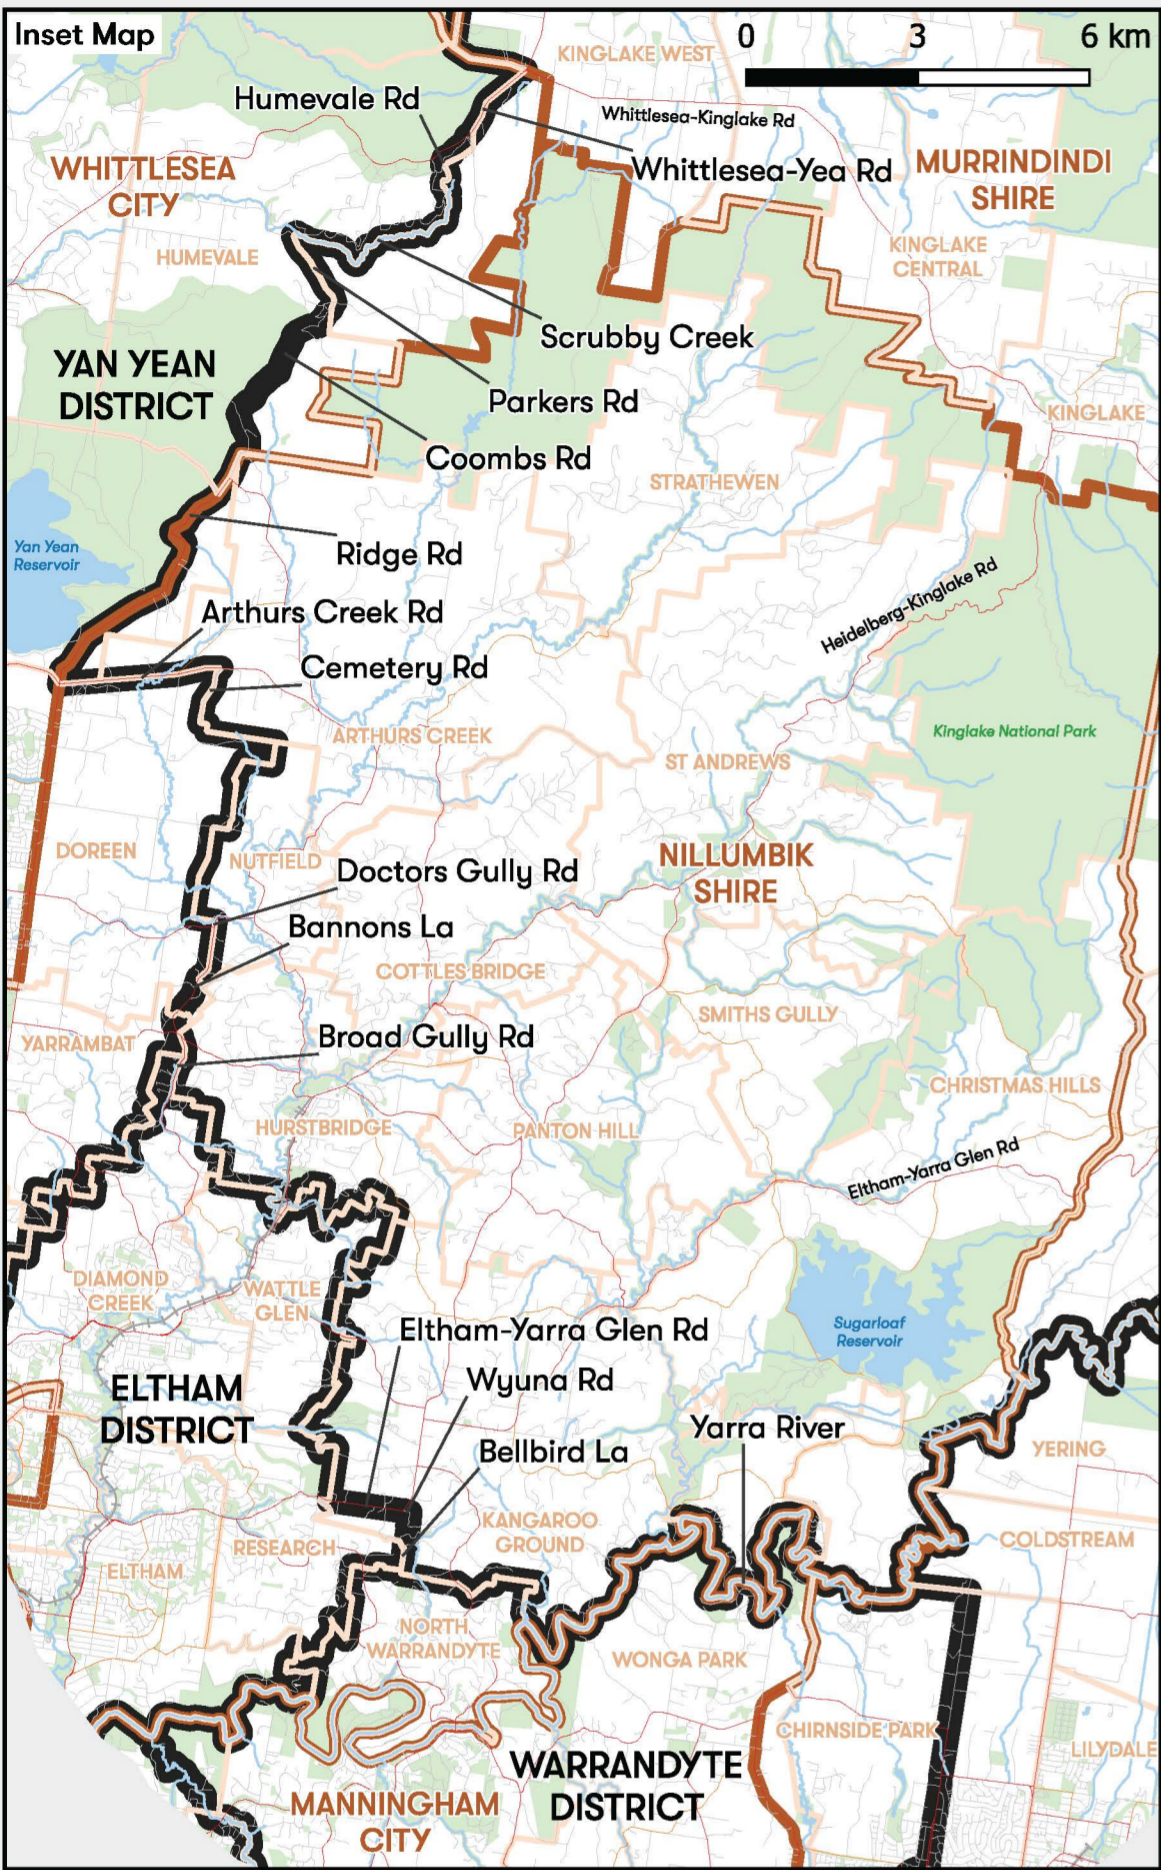

**EILDON**

Northern Victoria Region  
Area: 10,061 sq km

**Legend**

- District Boundary
- Municipality Boundary
- Locality Boundary

**Map Symbols**

- Freeway
- Main Road
- Collector Road
- Minor Road
- Main Town
- +—+— Railway
- River/Creek
- Lake
- Park/Reserve

Datasets for alignment from Vicmap as at April 2021