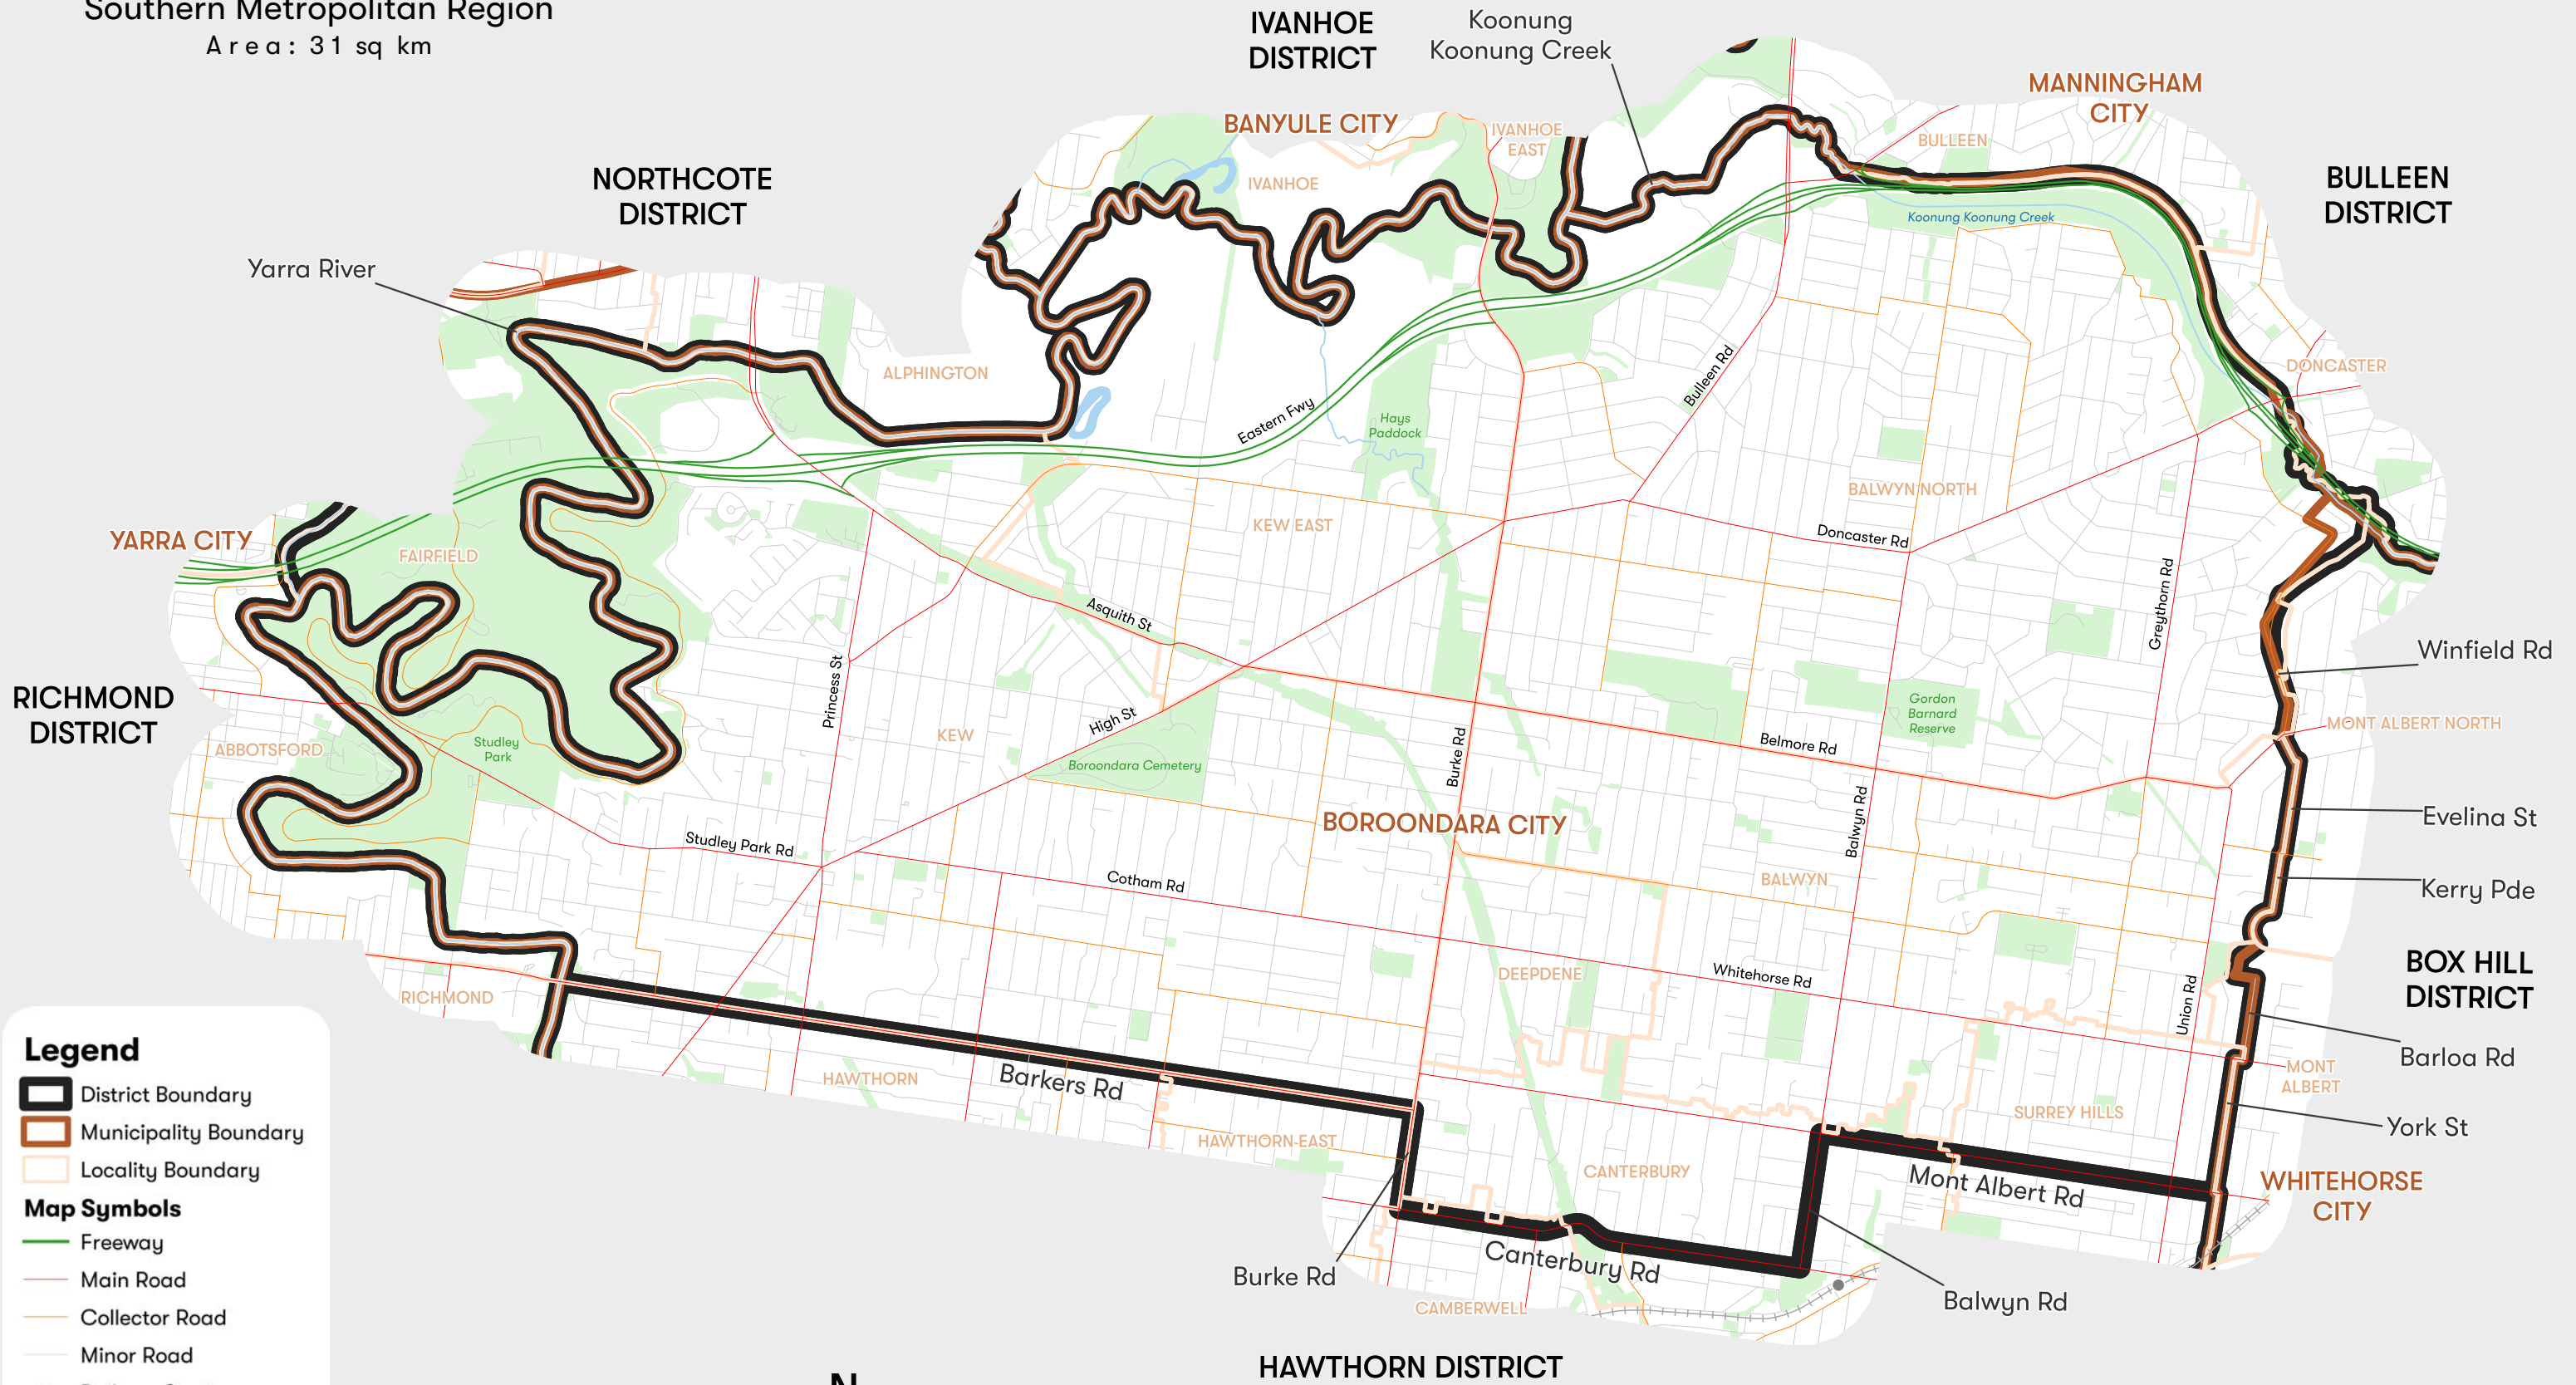

Electoral District

KEW

Southern Metropolitan Region
Area: 31 sq km

Legend

- District Boundary
- Municipality Boundary
- Locality Boundary

Map Symbols

- Freeway
- Main Road
- Collector Road
- Minor Road
- Railway Station
- Railway
- River/Creek
- Lake
- Park/Reserve

Datasets for alignment from Vicmap as at April 2021