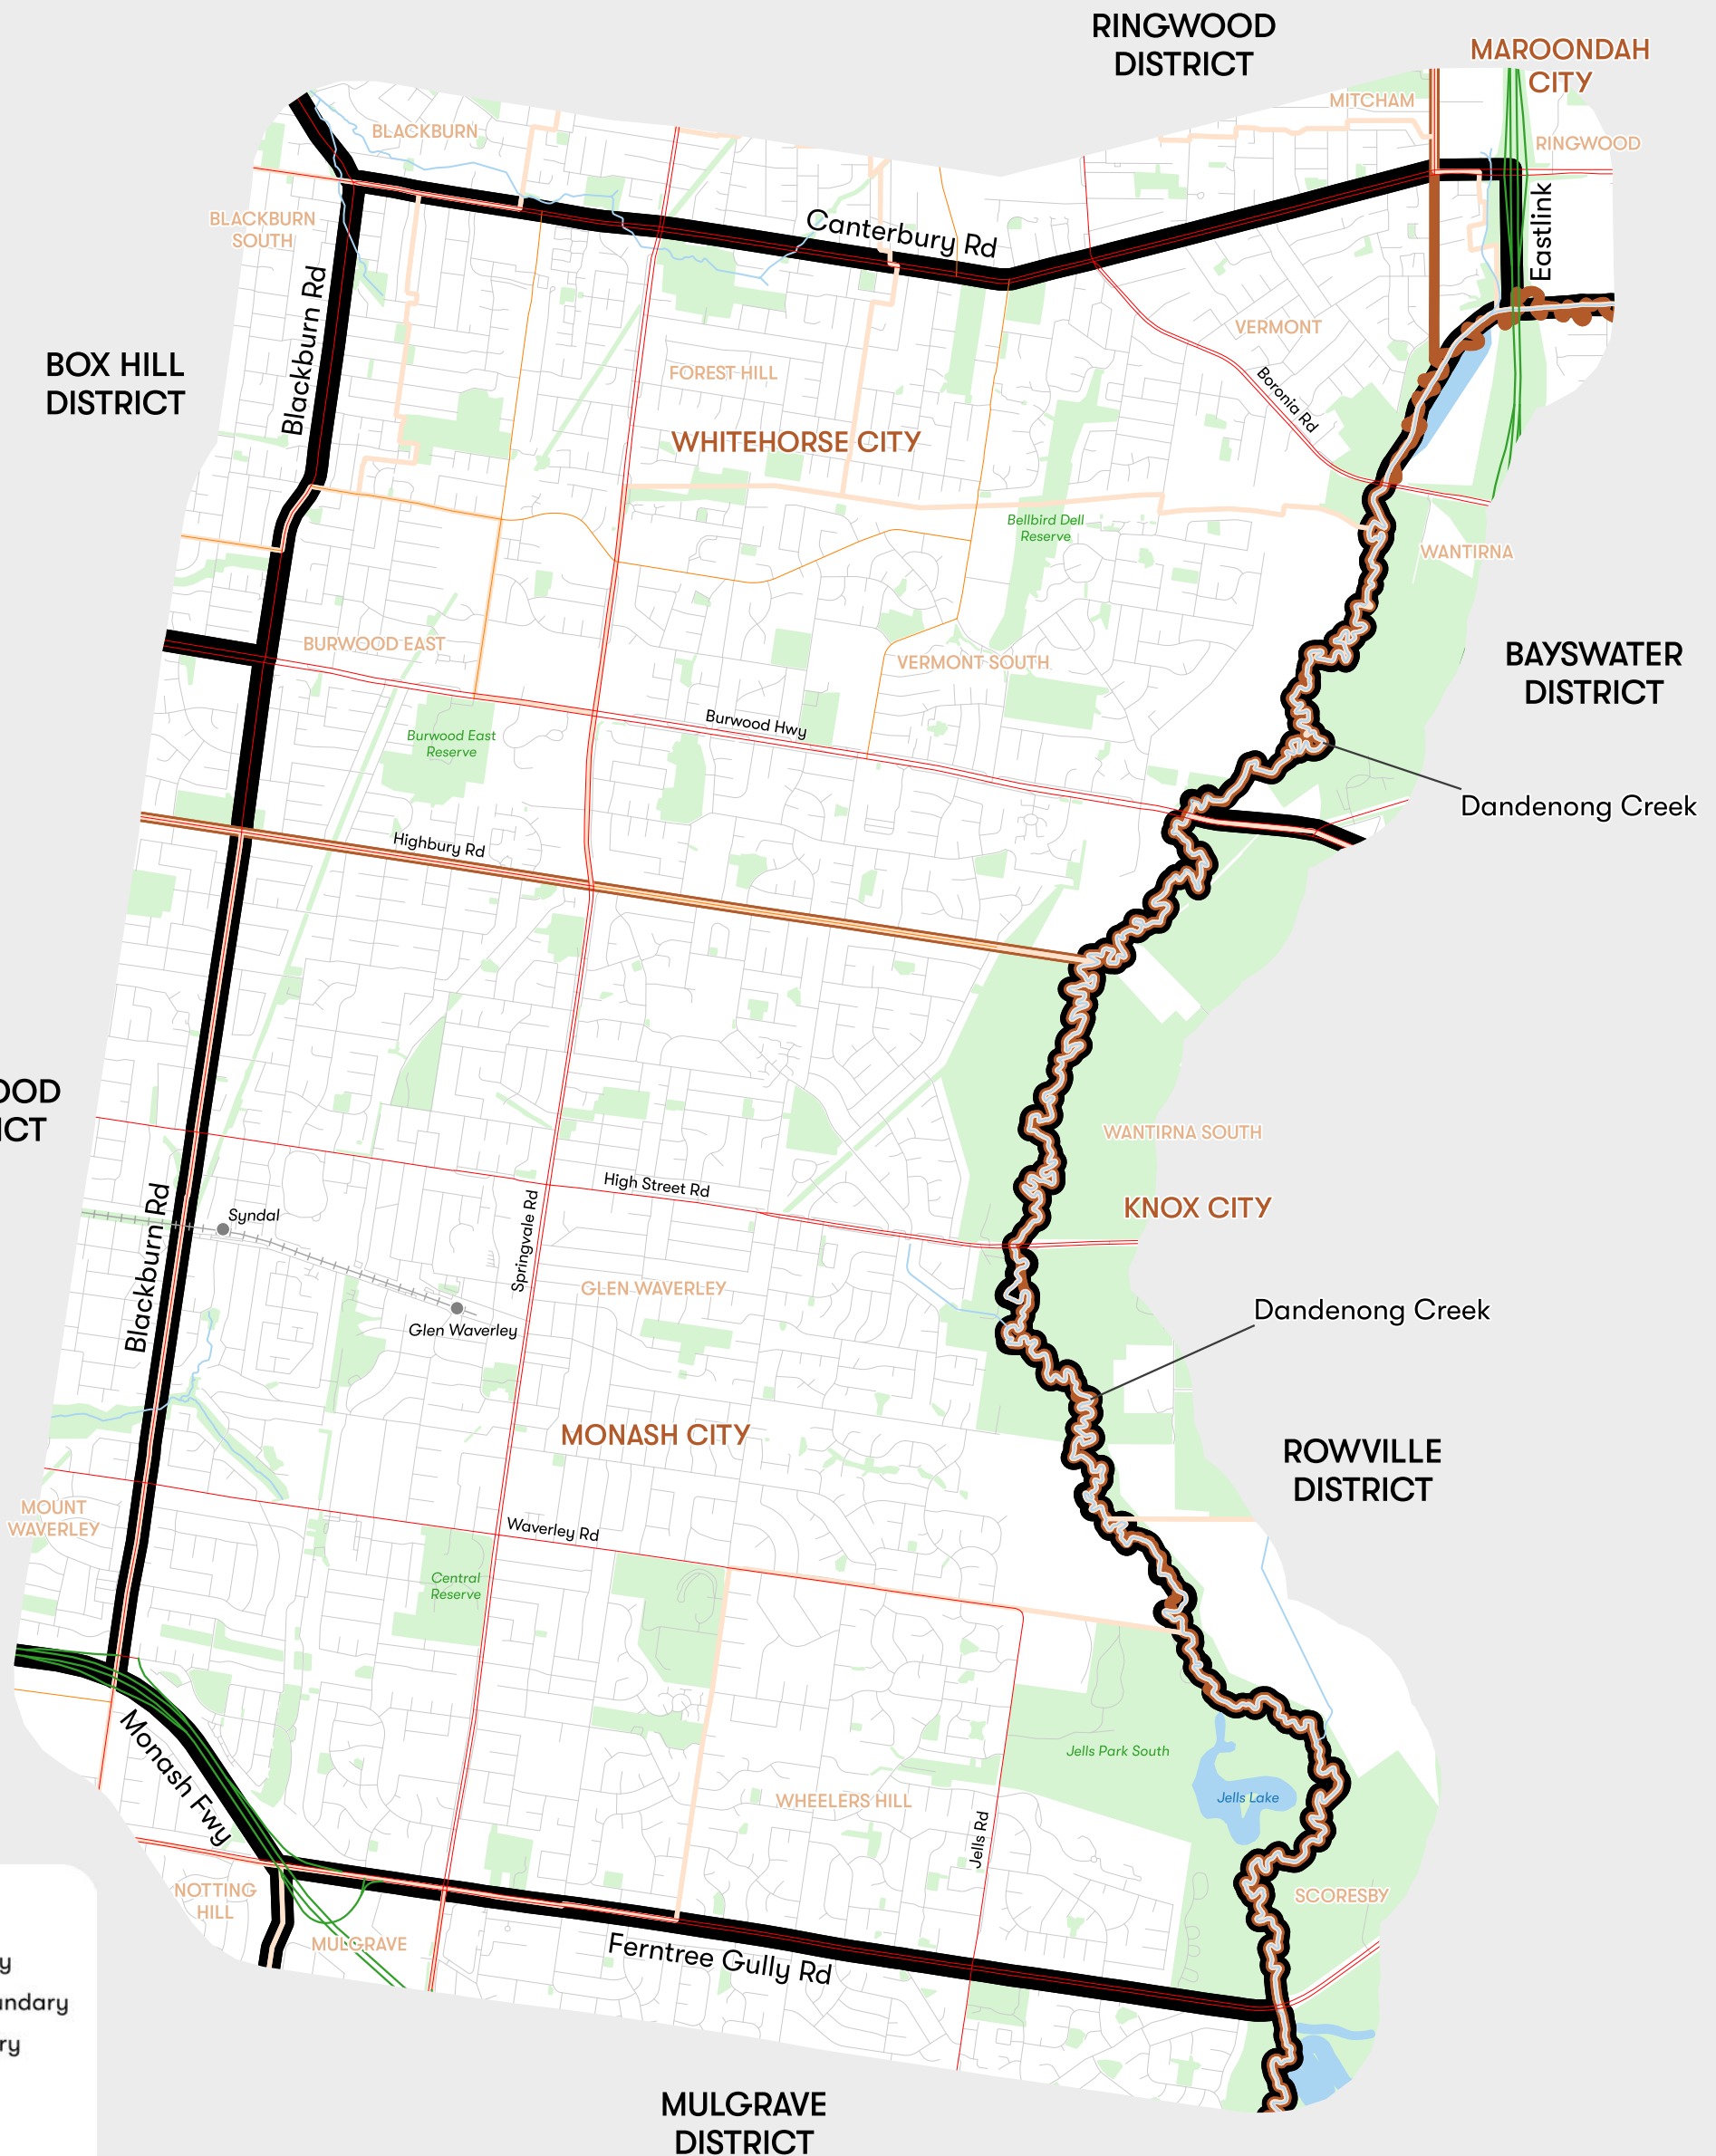

Electoral District

GLEN WAVERLEY

North-Eastern Metropolitan Region

Area: 36 sq km

Legend

- District Boundary
- Municipality Boundary
- Locality Boundary
- Map Symbols**
- Freeway
- Main Road
- Collector Road
- Minor Road
- Railway Station
- Railway
- River/Creek
- Lake
- Park/Reserve

Datasets for alignment from Vicmap as at April 2021

MULGRAVE DISTRICT

0 1 2 km