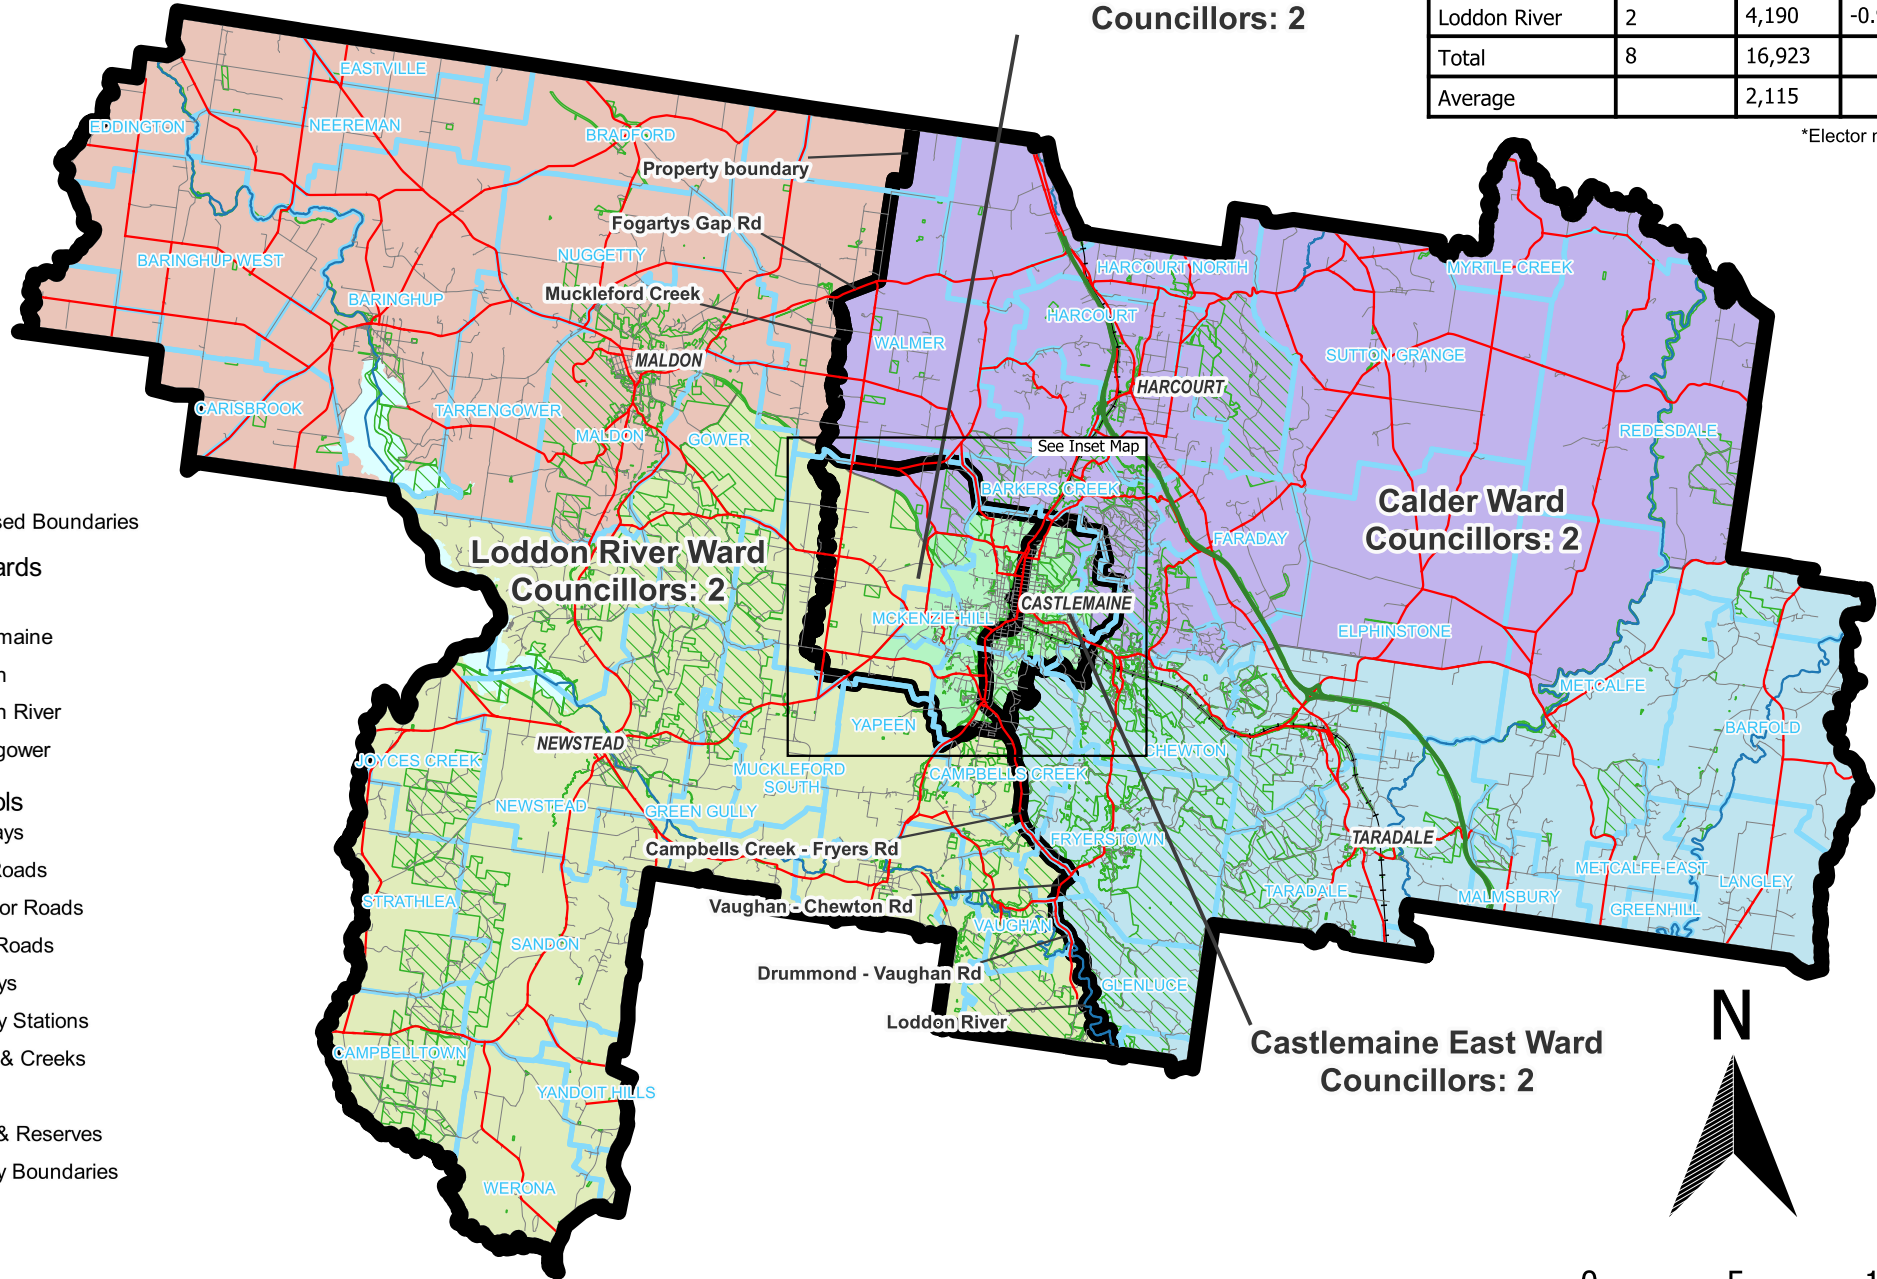

*Elector numbers at 11 Nov 2022

**Castlemaine West Ward
Councillors: 2**

**Calder Ward
Councillors: 2**

**Loddon River Ward
Councillors: 2**

**Castlemaine East Ward
Councillors: 2**

- Legend**
- Proposed Boundaries
 - Existing Wards**
 - Calder
 - Castlemaine
 - Coliban
 - Loddon River
 - Tarrengower
 - Map Symbols**
 - Freeways
 - Main Roads
 - Collector Roads
 - Minor Roads
 - Railways
 - Railway Stations
 - Rivers & Creeks
 - Lakes
 - Parks & Reserves
 - Locality Boundaries

Map prepared by:

Data use:

Copyright © 2023 - State Government of Victoria, Department of Environment, Land, Water and Planning

Disclaimer: This content is provided for information purposes only. While every effort has been made to ensure accuracy and authenticity of the content, the Victorian government does not accept any liability to any person for the information provided.