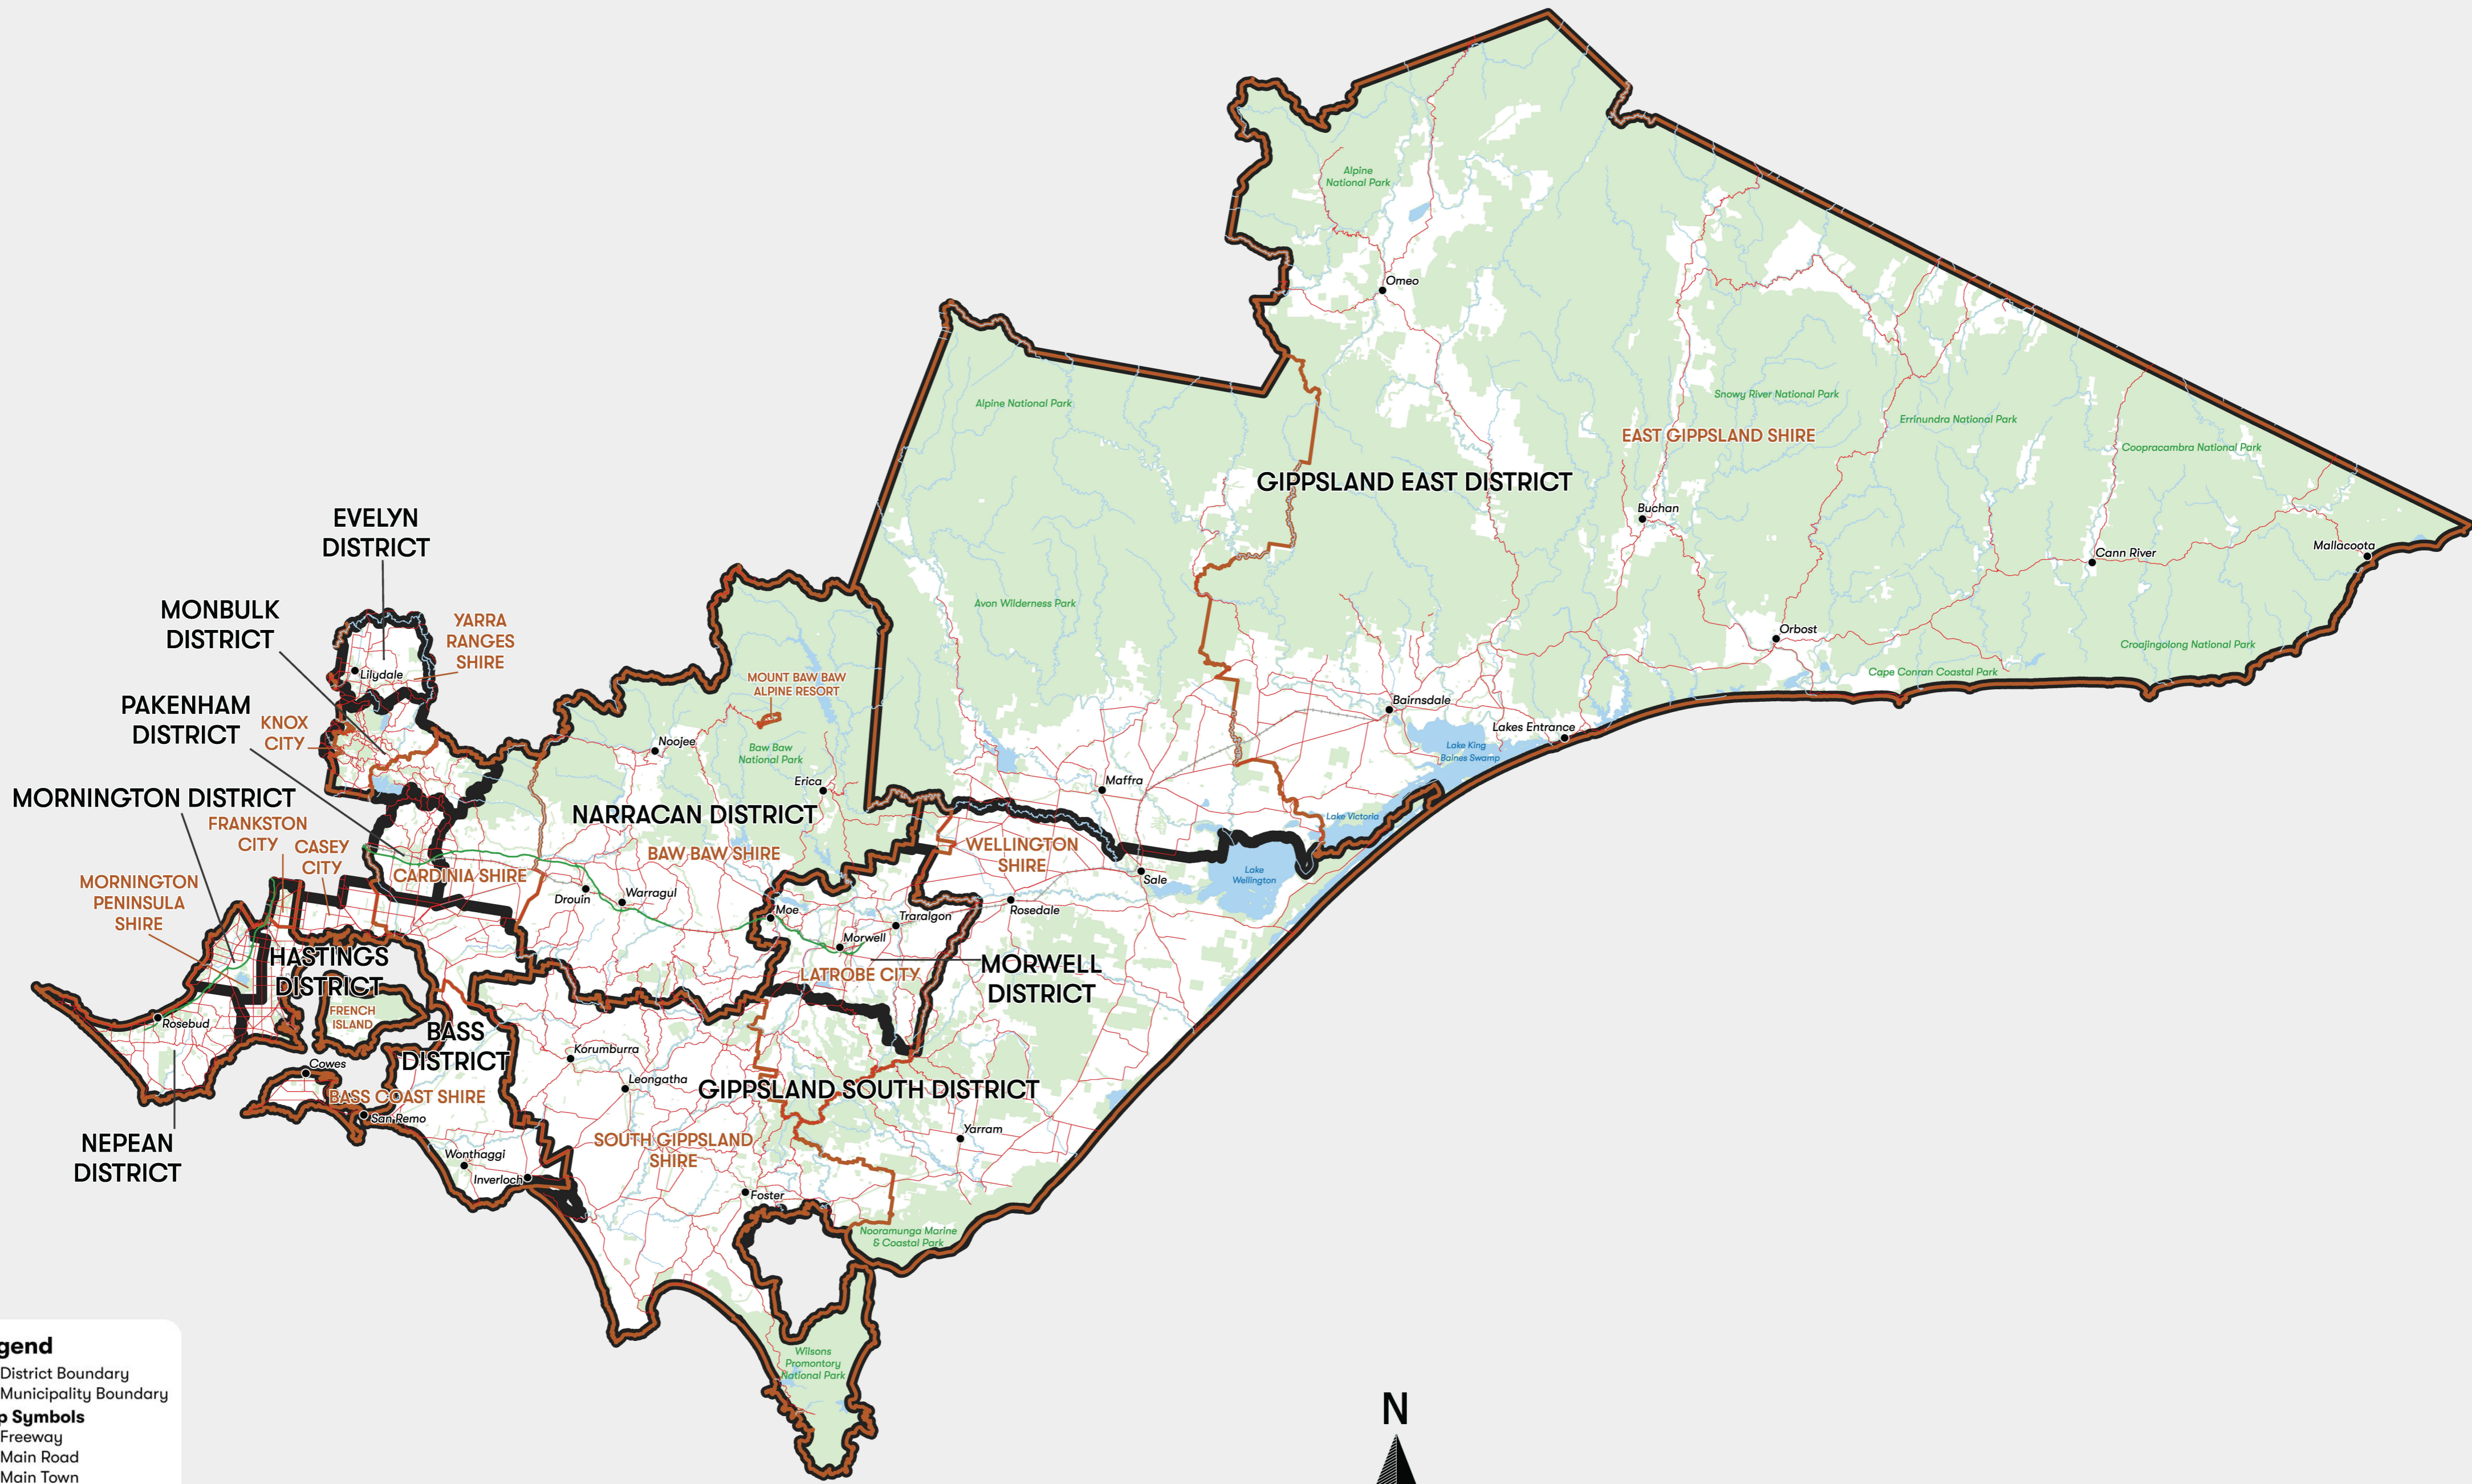

# EASTERN VICTORIA

Area: 44,420 sq km

**Legend**

- District Boundary
- Municipality Boundary
- Freeway
- Main Road
- Main Town
- Railway
- River/Creek
- Lake
- Park/Reserve

Datasets for alignment from Vicmap as at April 2021