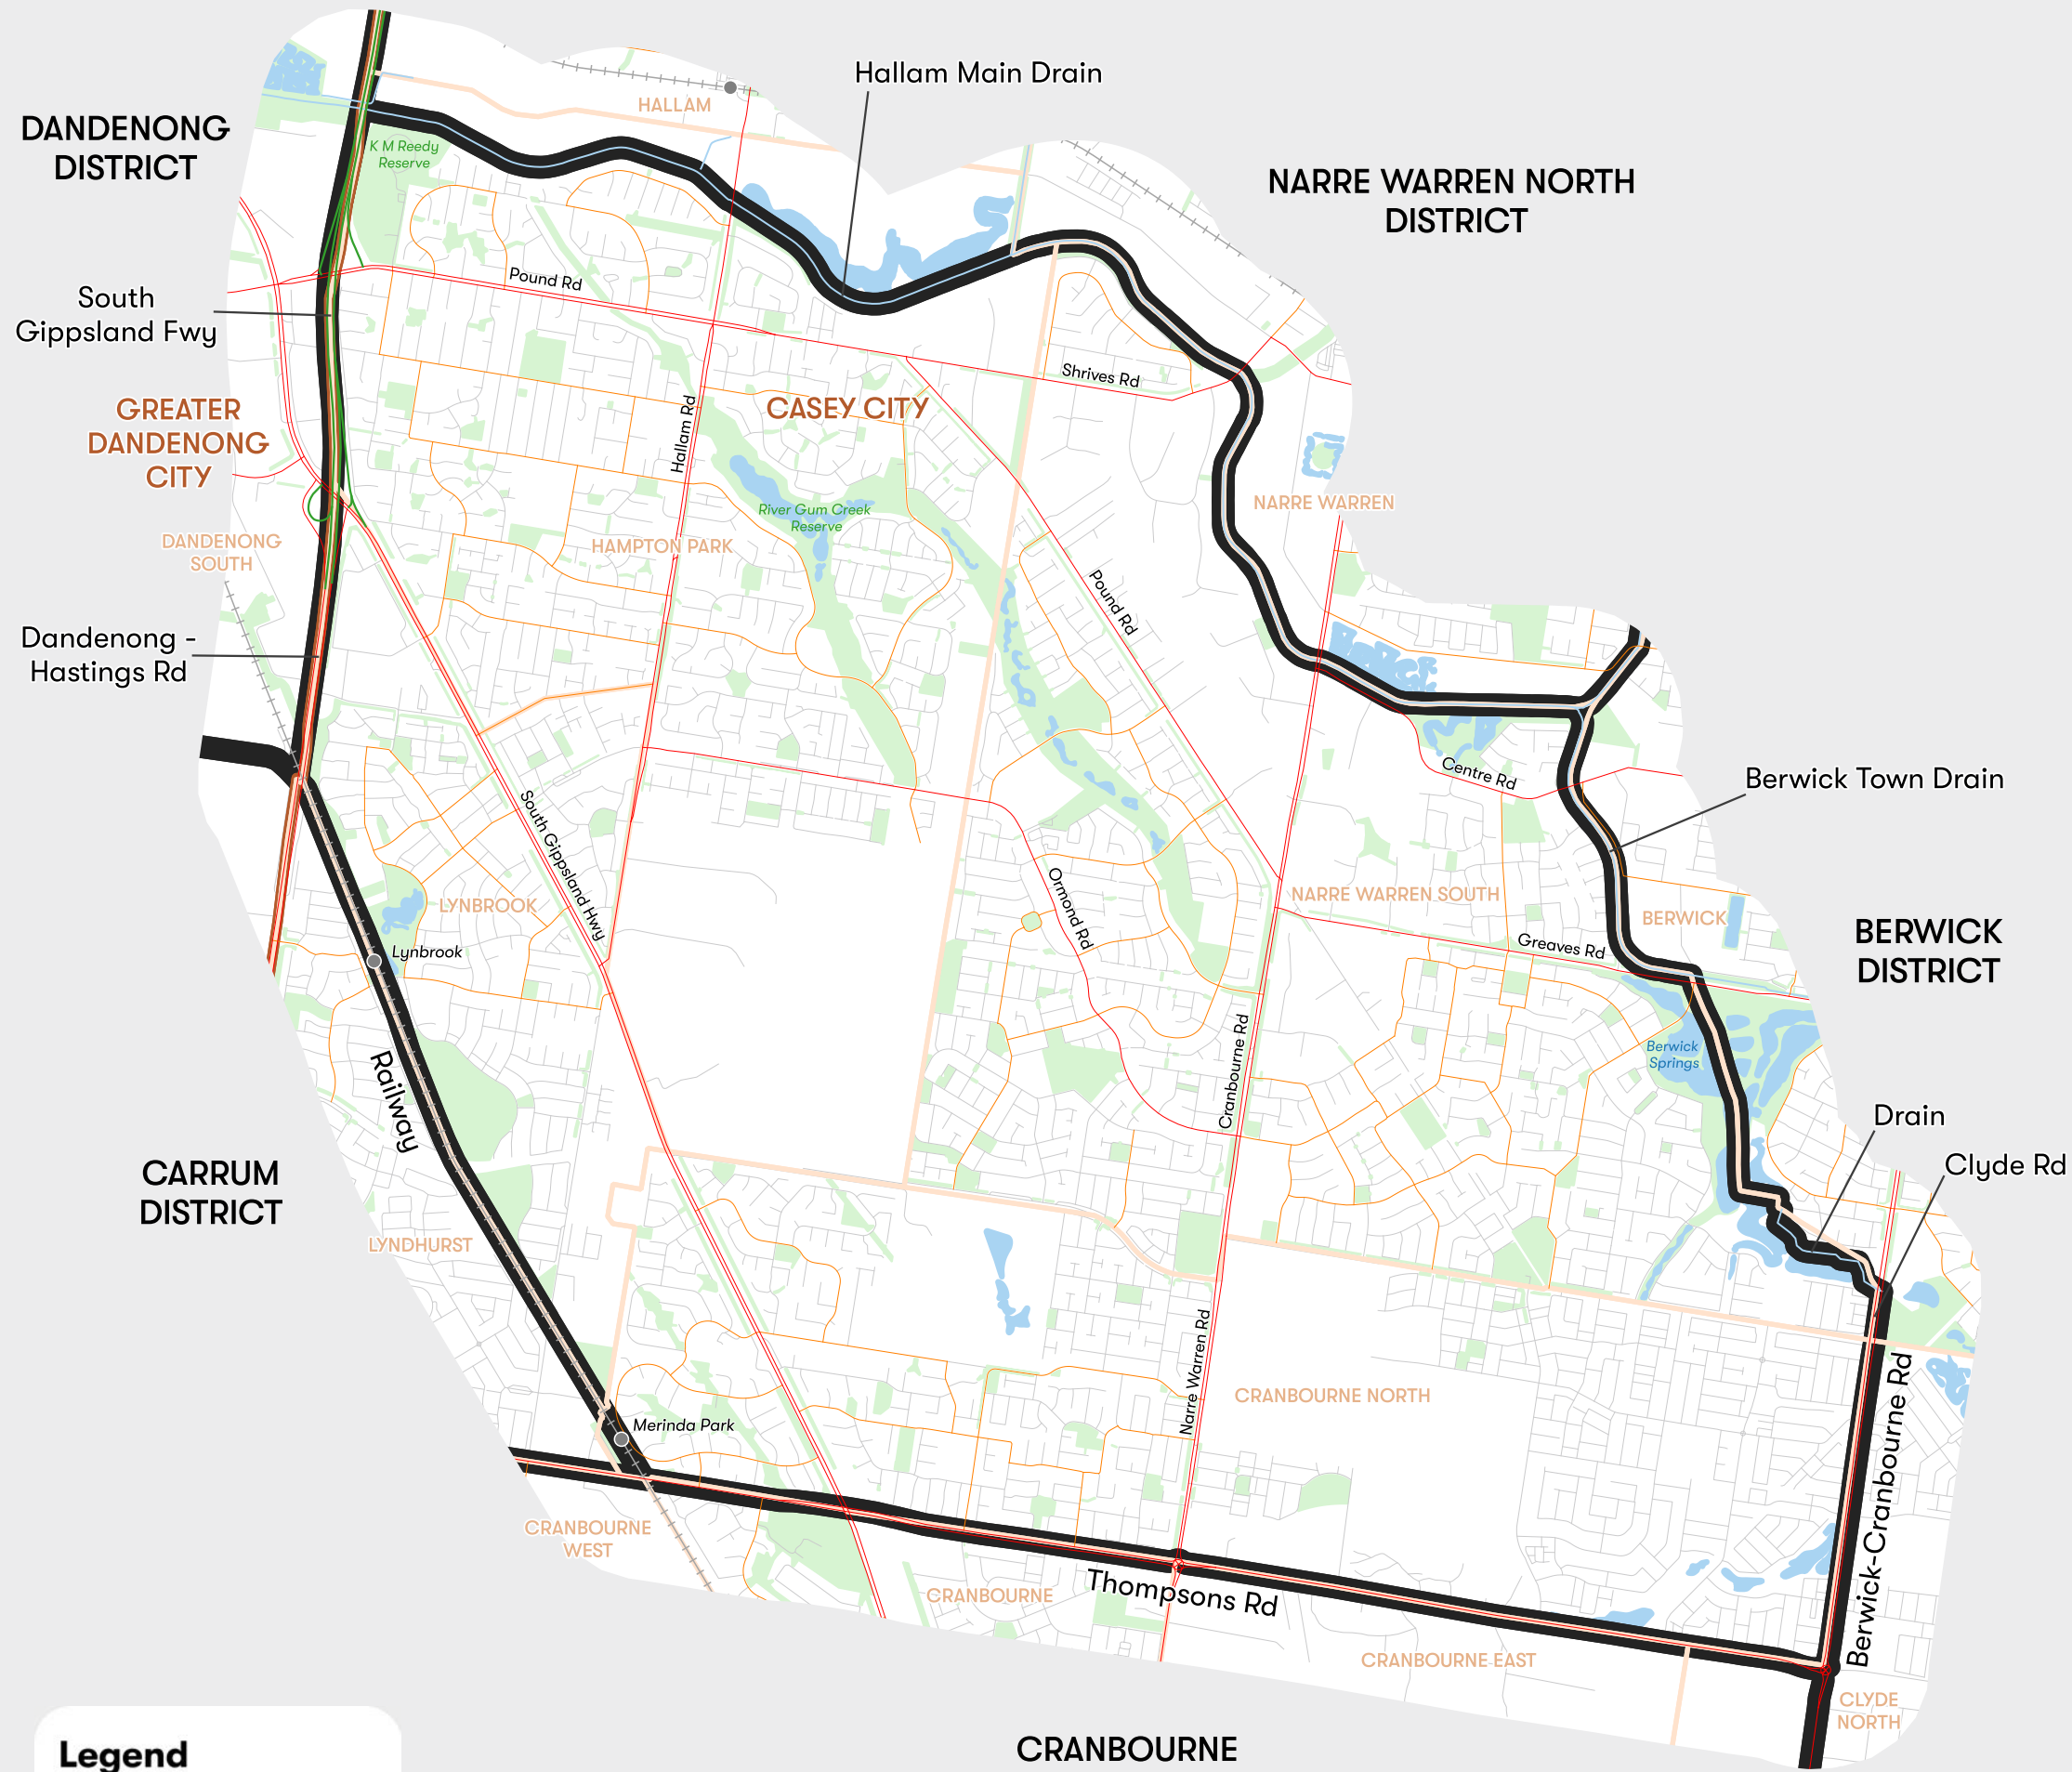

# NARRE WARREN SOUTH

South-Eastern Metropolitan Region

Area: 40 sq km

### Legend

- District Boundary
- Municipality Boundary
- Locality Boundary
- Map Symbols**
- Freeway
- Main Road
- Collector Road
- Minor Road
- Railway Station
- Railway
- River/Creek
- Lake
- Park/Reserve

Datasets for alignment from Vicmap as at April 2021