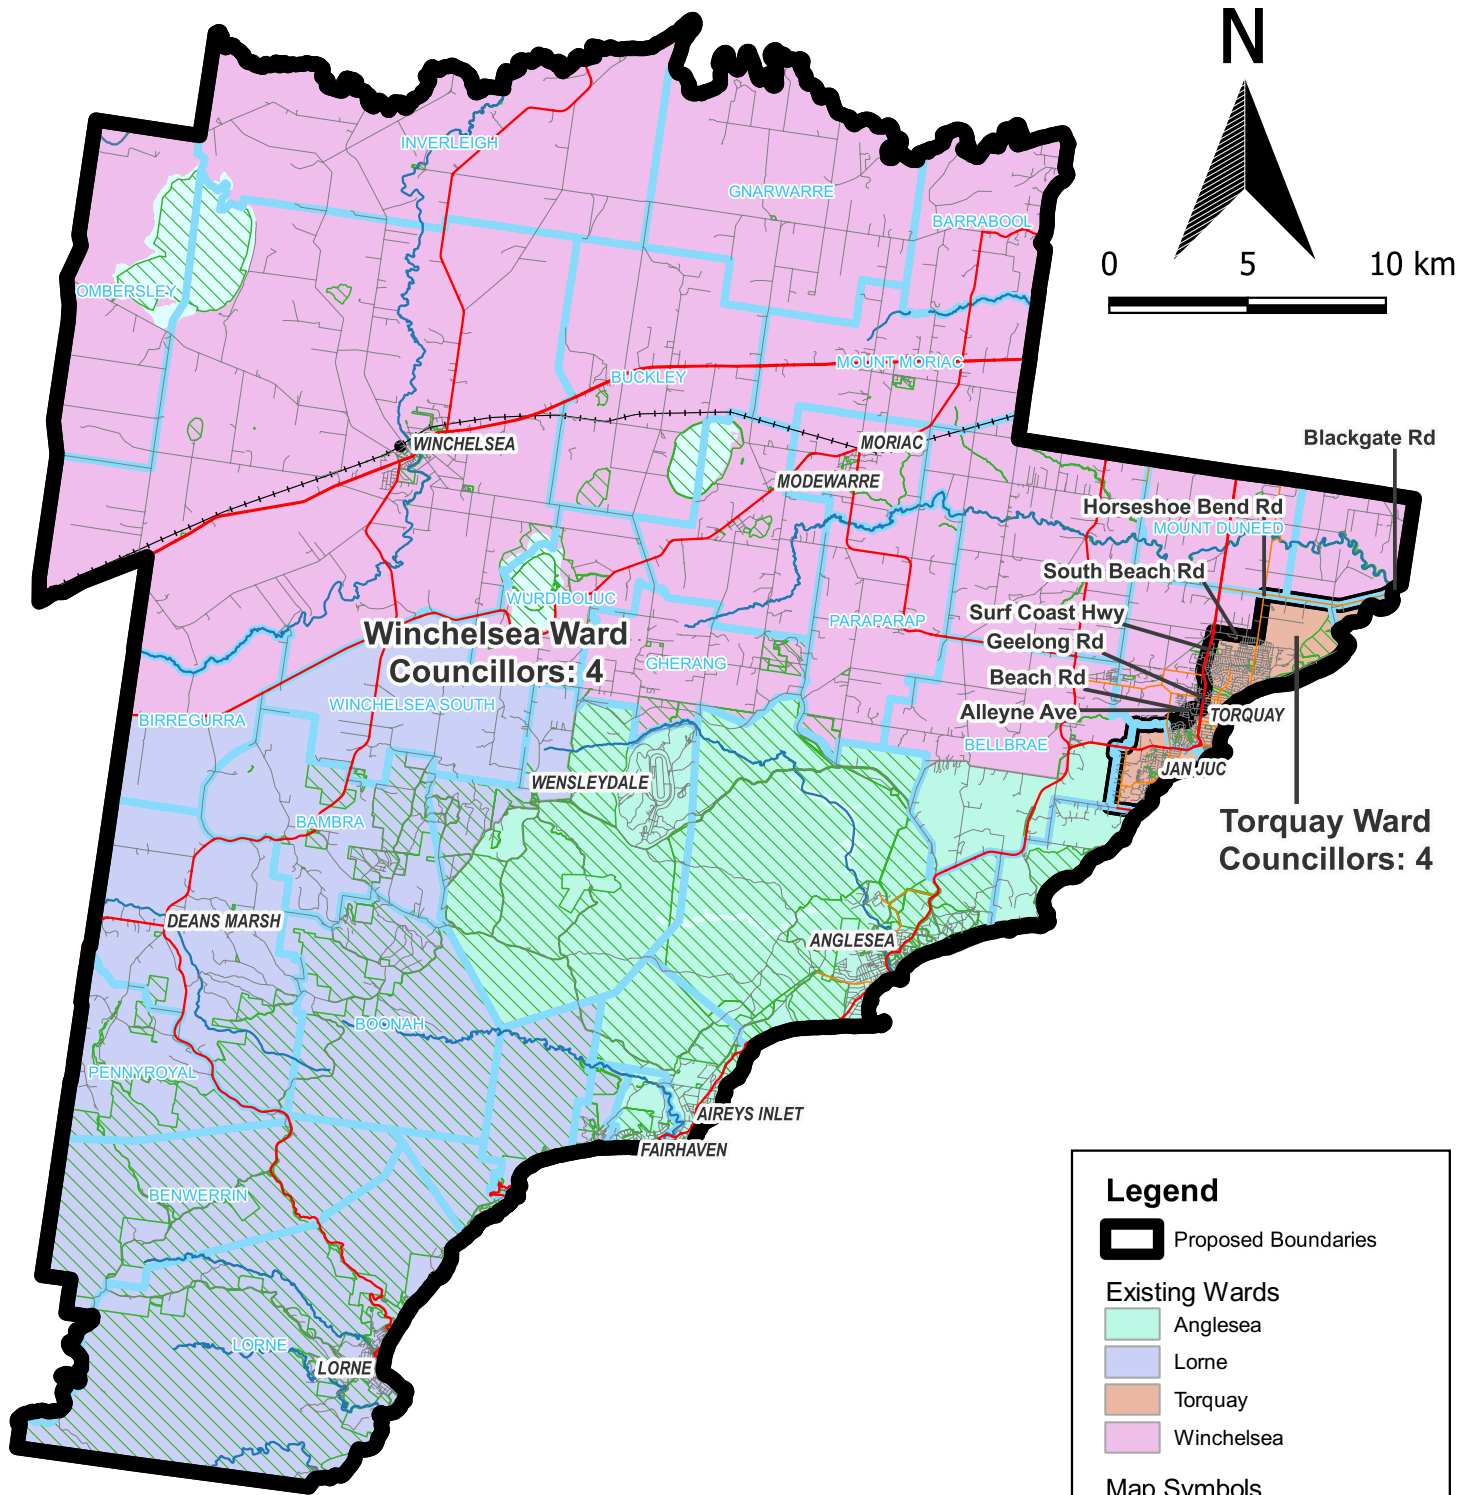

Surf Coast Shire Council

Model 2

Winchelsea Ward
Councillors: 4

Torquay Ward
Councillors: 4

Legend

- Proposed Boundaries
- Existing Wards**
 - Anglesea
 - Lorne
 - Torquay
 - Winchelsea
- Map Symbols**
 - Freeways
 - Main Roads
 - Collector Roads
 - Minor Roads
 - Railways
 - Railway Stations
 - Rivers & Creeks
 - Lakes
 - Parks & Reserves
 - Locality Boundaries

Ward	Councillors	Electors*	Deviation	Area sq km
Torquay Ward	4	16,714	-5.38%	23
Winchelsea Ward	4	18,616	+5.38%	1,530
Total	8	35,330		1,553
Average		4,417		777

*Elector numbers at 11 Nov 2022

Map prepared by:

Data use:

Copyright © 2023 - State Government of Victoria, Department of Environment, Land, Water and Planning

Disclaimer: This content is provided for information purposes only. While every effort has been made to ensure accuracy and authenticity of the content, the Victorian government does not accept any liability to any person for the information provided.