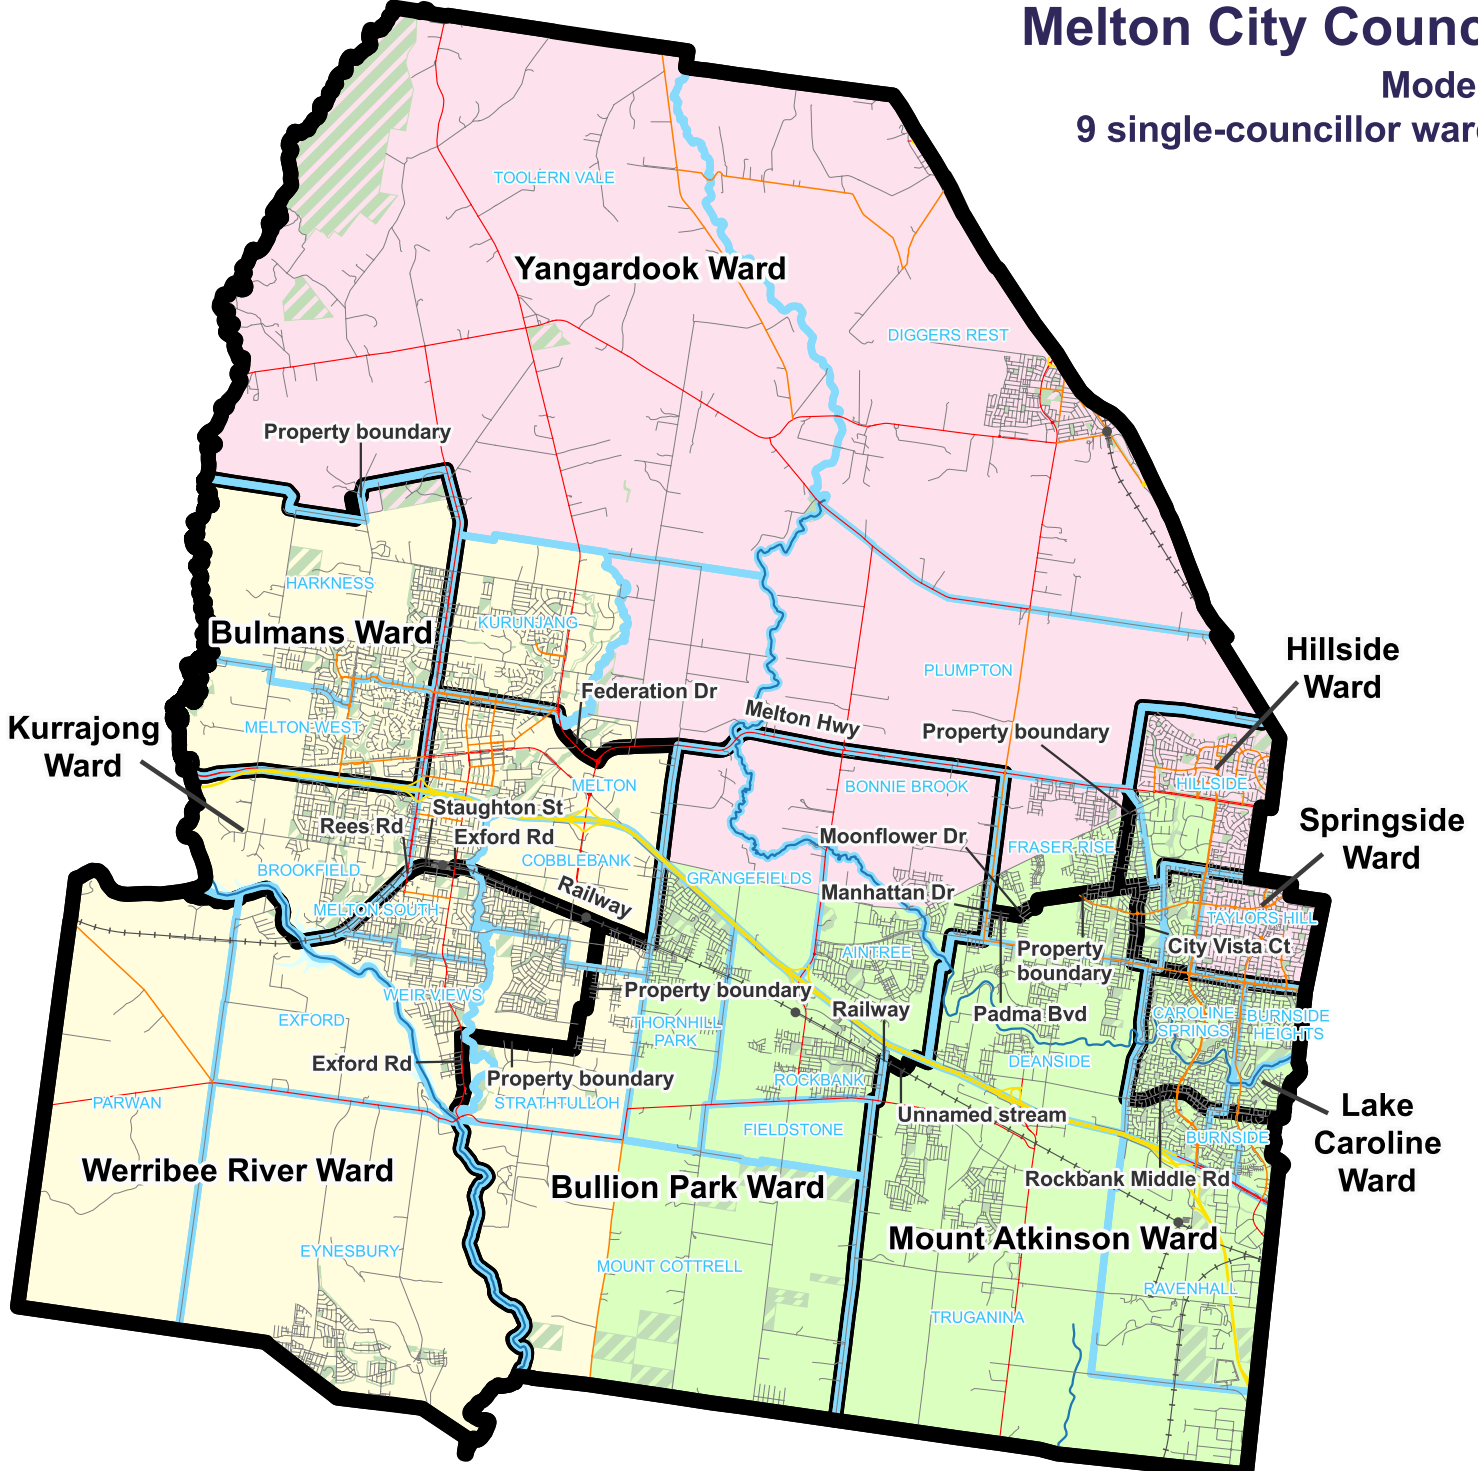

Melton City Council

Model 1

9 single-councillor wards

Ward	Electors*	Deviation	Area sq km
Bullion Park	10,465	-21.97%	89.1
Bulmans	13,585	+1.3%	27.3
Hillside	13,187	-1.67%	8.5
Kurrajong	15,170	+13.12%	27.7
Lake Caroline	14,226	+6.08%	7.8
Mount Atkinson	12,612	-5.96%	70.3
Springside	14,393	+7.33%	6.8
Werribee River	13,372	-0.29%	84
Yangardook	13,686	+2.05%	206.1
Total	120,696		527.6
Average	13,411		58.6

*Elector numbers as at 25 July 2023

Legend

- Proposed boundaries
- Existing ward(s)**
 - Cambridge
 - Coburn
 - Watts
- Map symbols**
 - Freeways
 - Collector roads
 - Main roads
 - Minor roads
 - Railways
 - Railway stations
 - Rivers & creeks
 - Lakes
 - Parks & reserves
 - Locality boundaries