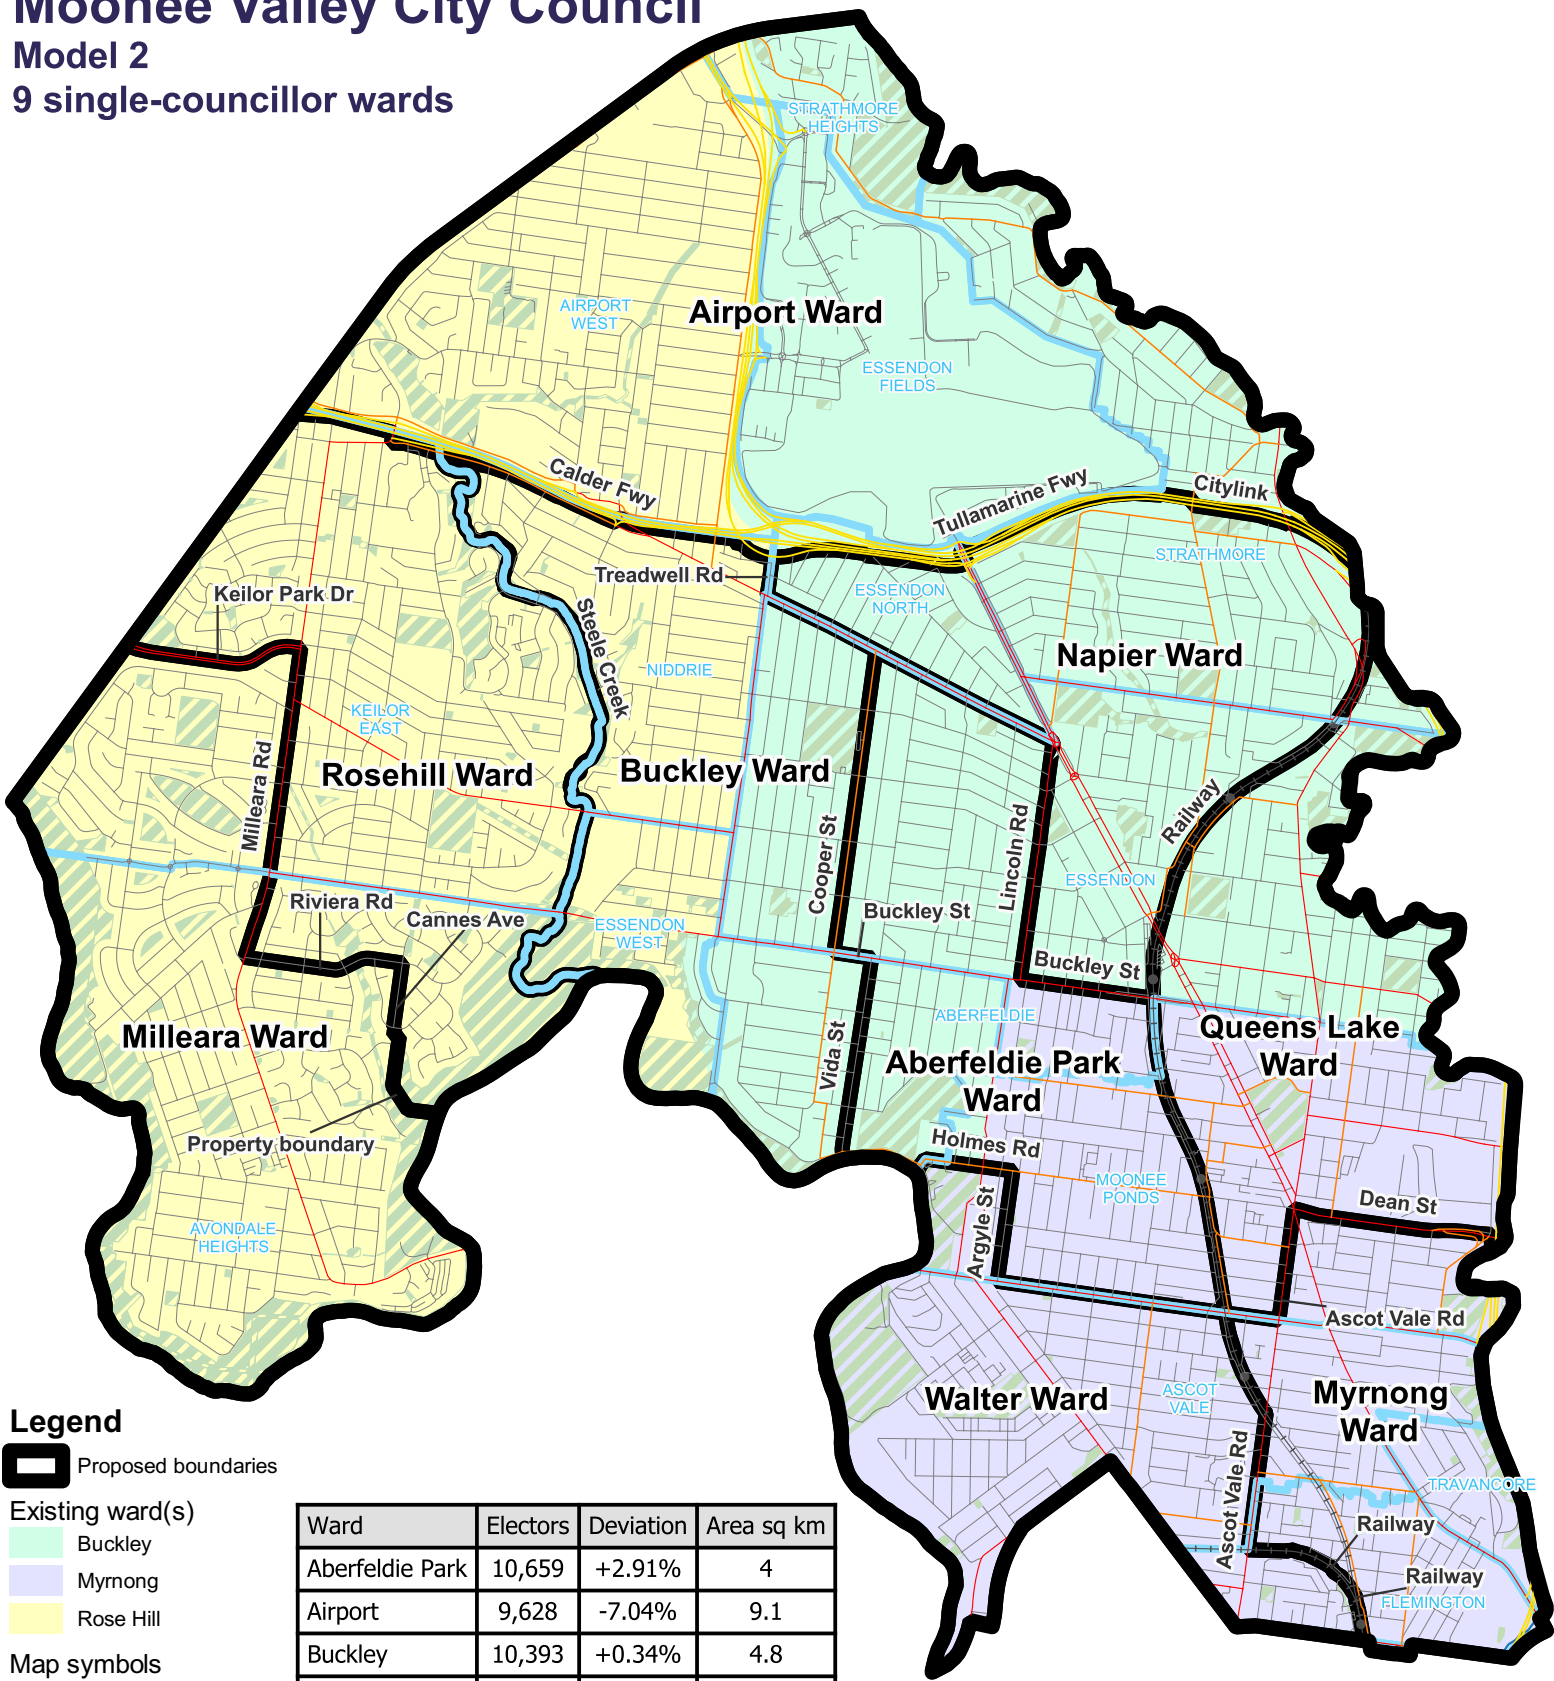

Moonee Valley City Council

Model 2

9 single-councillor wards

Ward	Electors	Deviation	Area sq km
Aberfeldie Park	10,659	+2.91%	4
Airport	9,628	-7.04%	9.1
Buckley	10,393	+0.34%	4.8
Milleara	10,065	-2.82%	5.7
Myrning	10,483	+1.21%	2.8
Napier	11,292	+9.02%	4.2
Queens Lake	10,076	-2.72%	3.8
Rosehill	10,189	-1.63%	5.2
Walter	10,432	+0.72%	3.5
Total	93,217		43
Average	10,357		4.8

*Elector numbers as at 25 July 2023

Kilometres

Data use:

Layers for alignment:
© State of Victoria (Department of Energy, Environment and Climate Action)

Disclaimer: This content is provided for information purposes only. While every effort has been made to ensure accuracy and authenticity of the content, the Victorian government does not accept any liability to any person for the information provided.