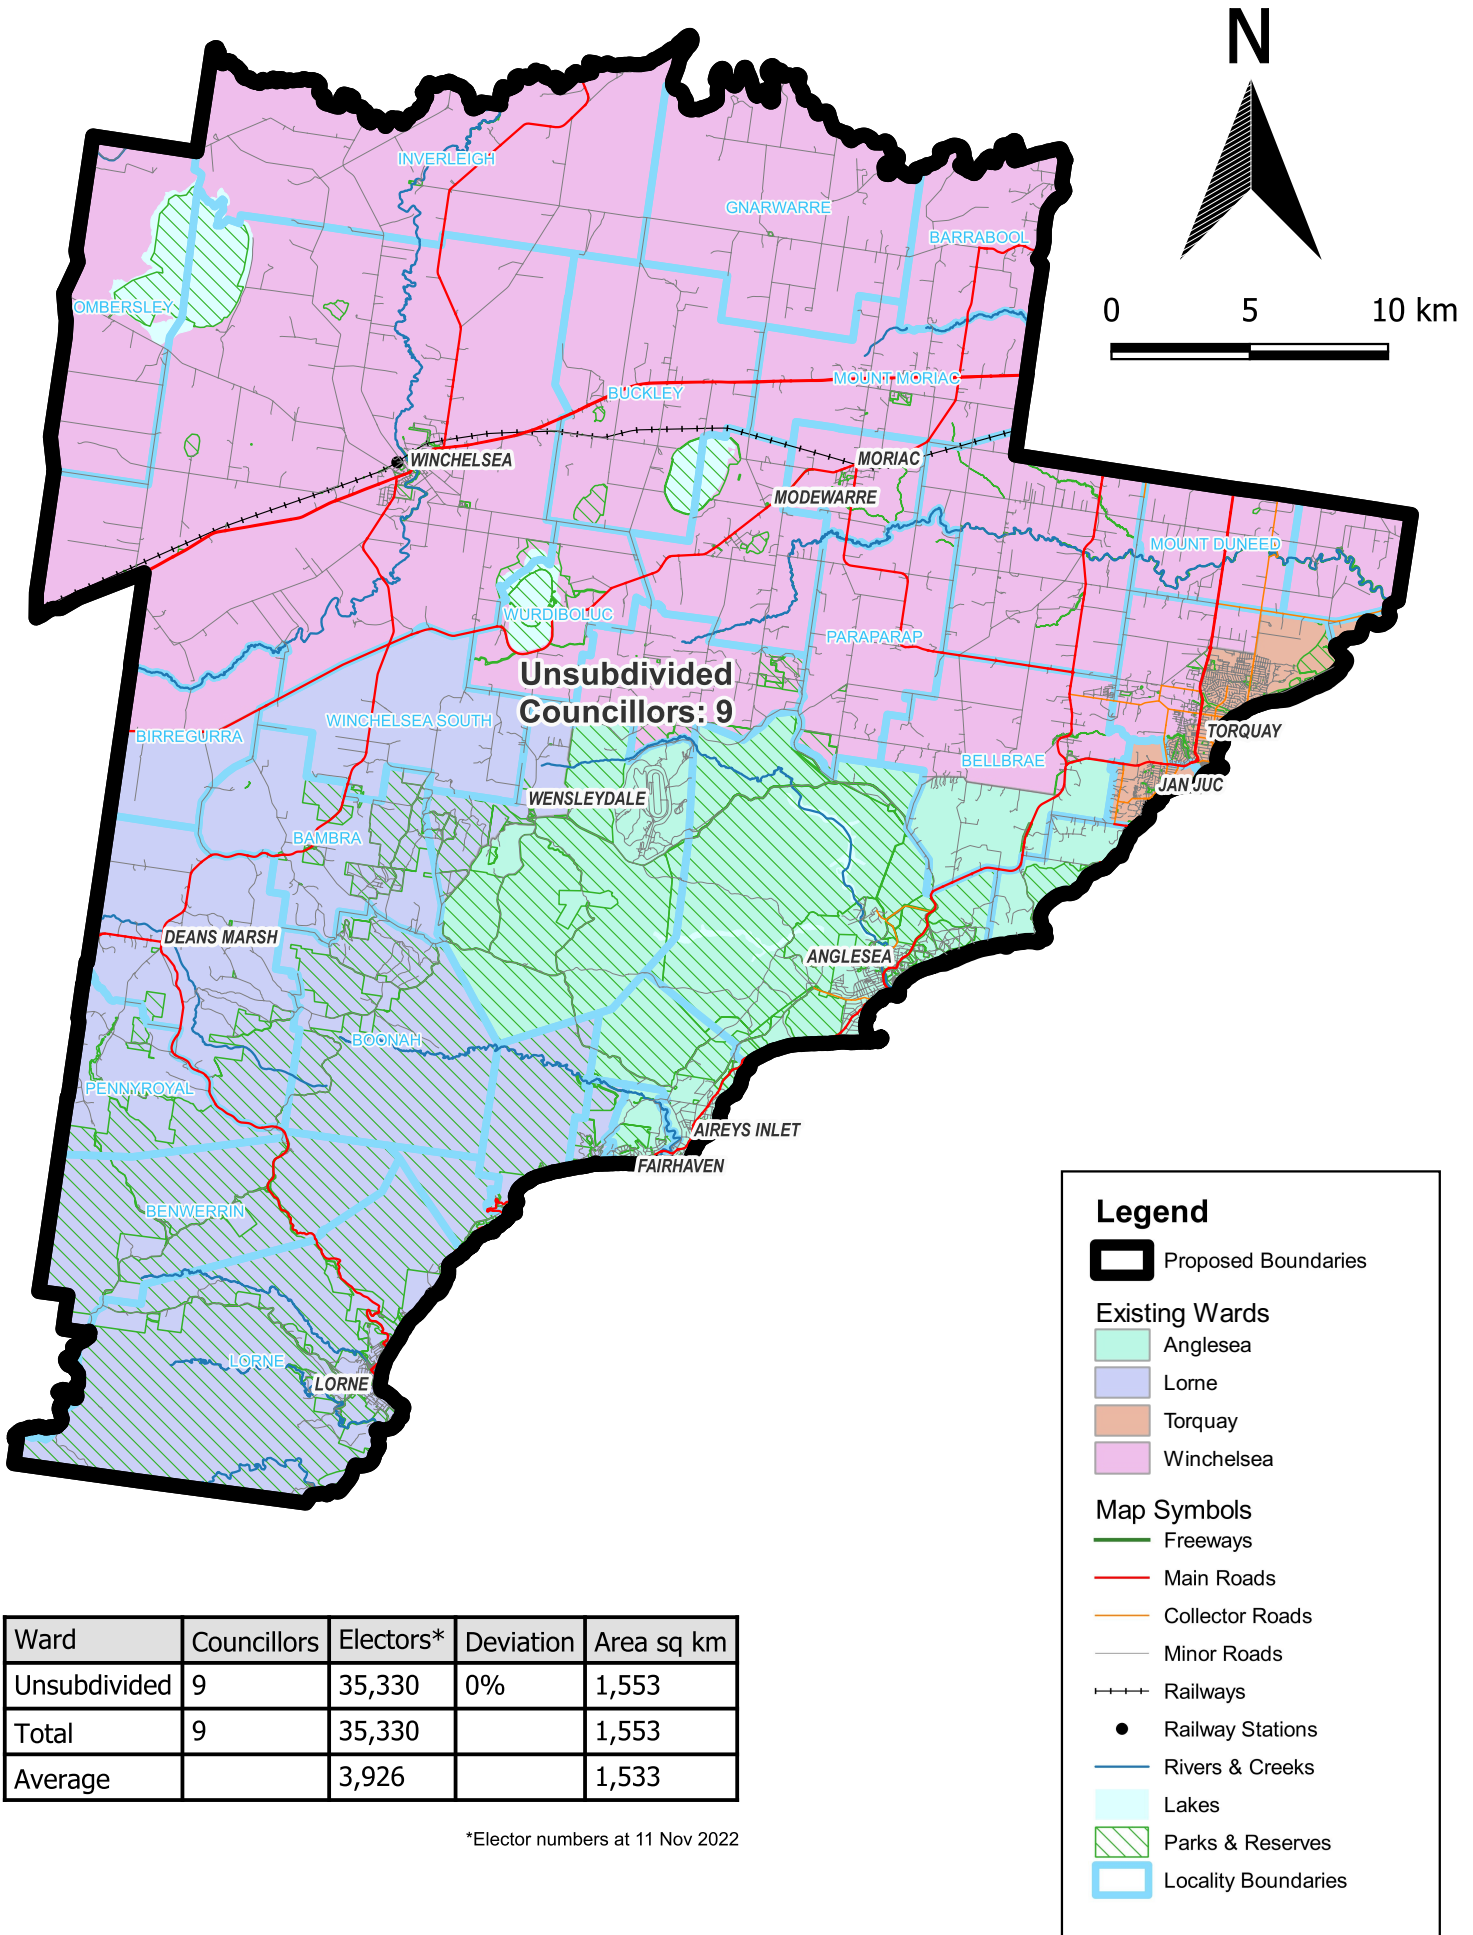

Surf Coast Shire Council

Model 1

Ward	Councillors	Electors*	Deviation	Area sq km
Unsubdivided	9	35,330	0%	1,553
Total	9	35,330		1,553
Average		3,926		1,533

*Elector numbers at 11 Nov 2022

Map prepared by:

Data use:

Copyright © 2023 - State Government of Victoria, Department of Environment, Land, Water and Planning

Disclaimer: This content is provided for information purposes only. While every effort has been made to ensure accuracy and authenticity of the content, the Victorian government does not accept any liability to any person for the information provided.