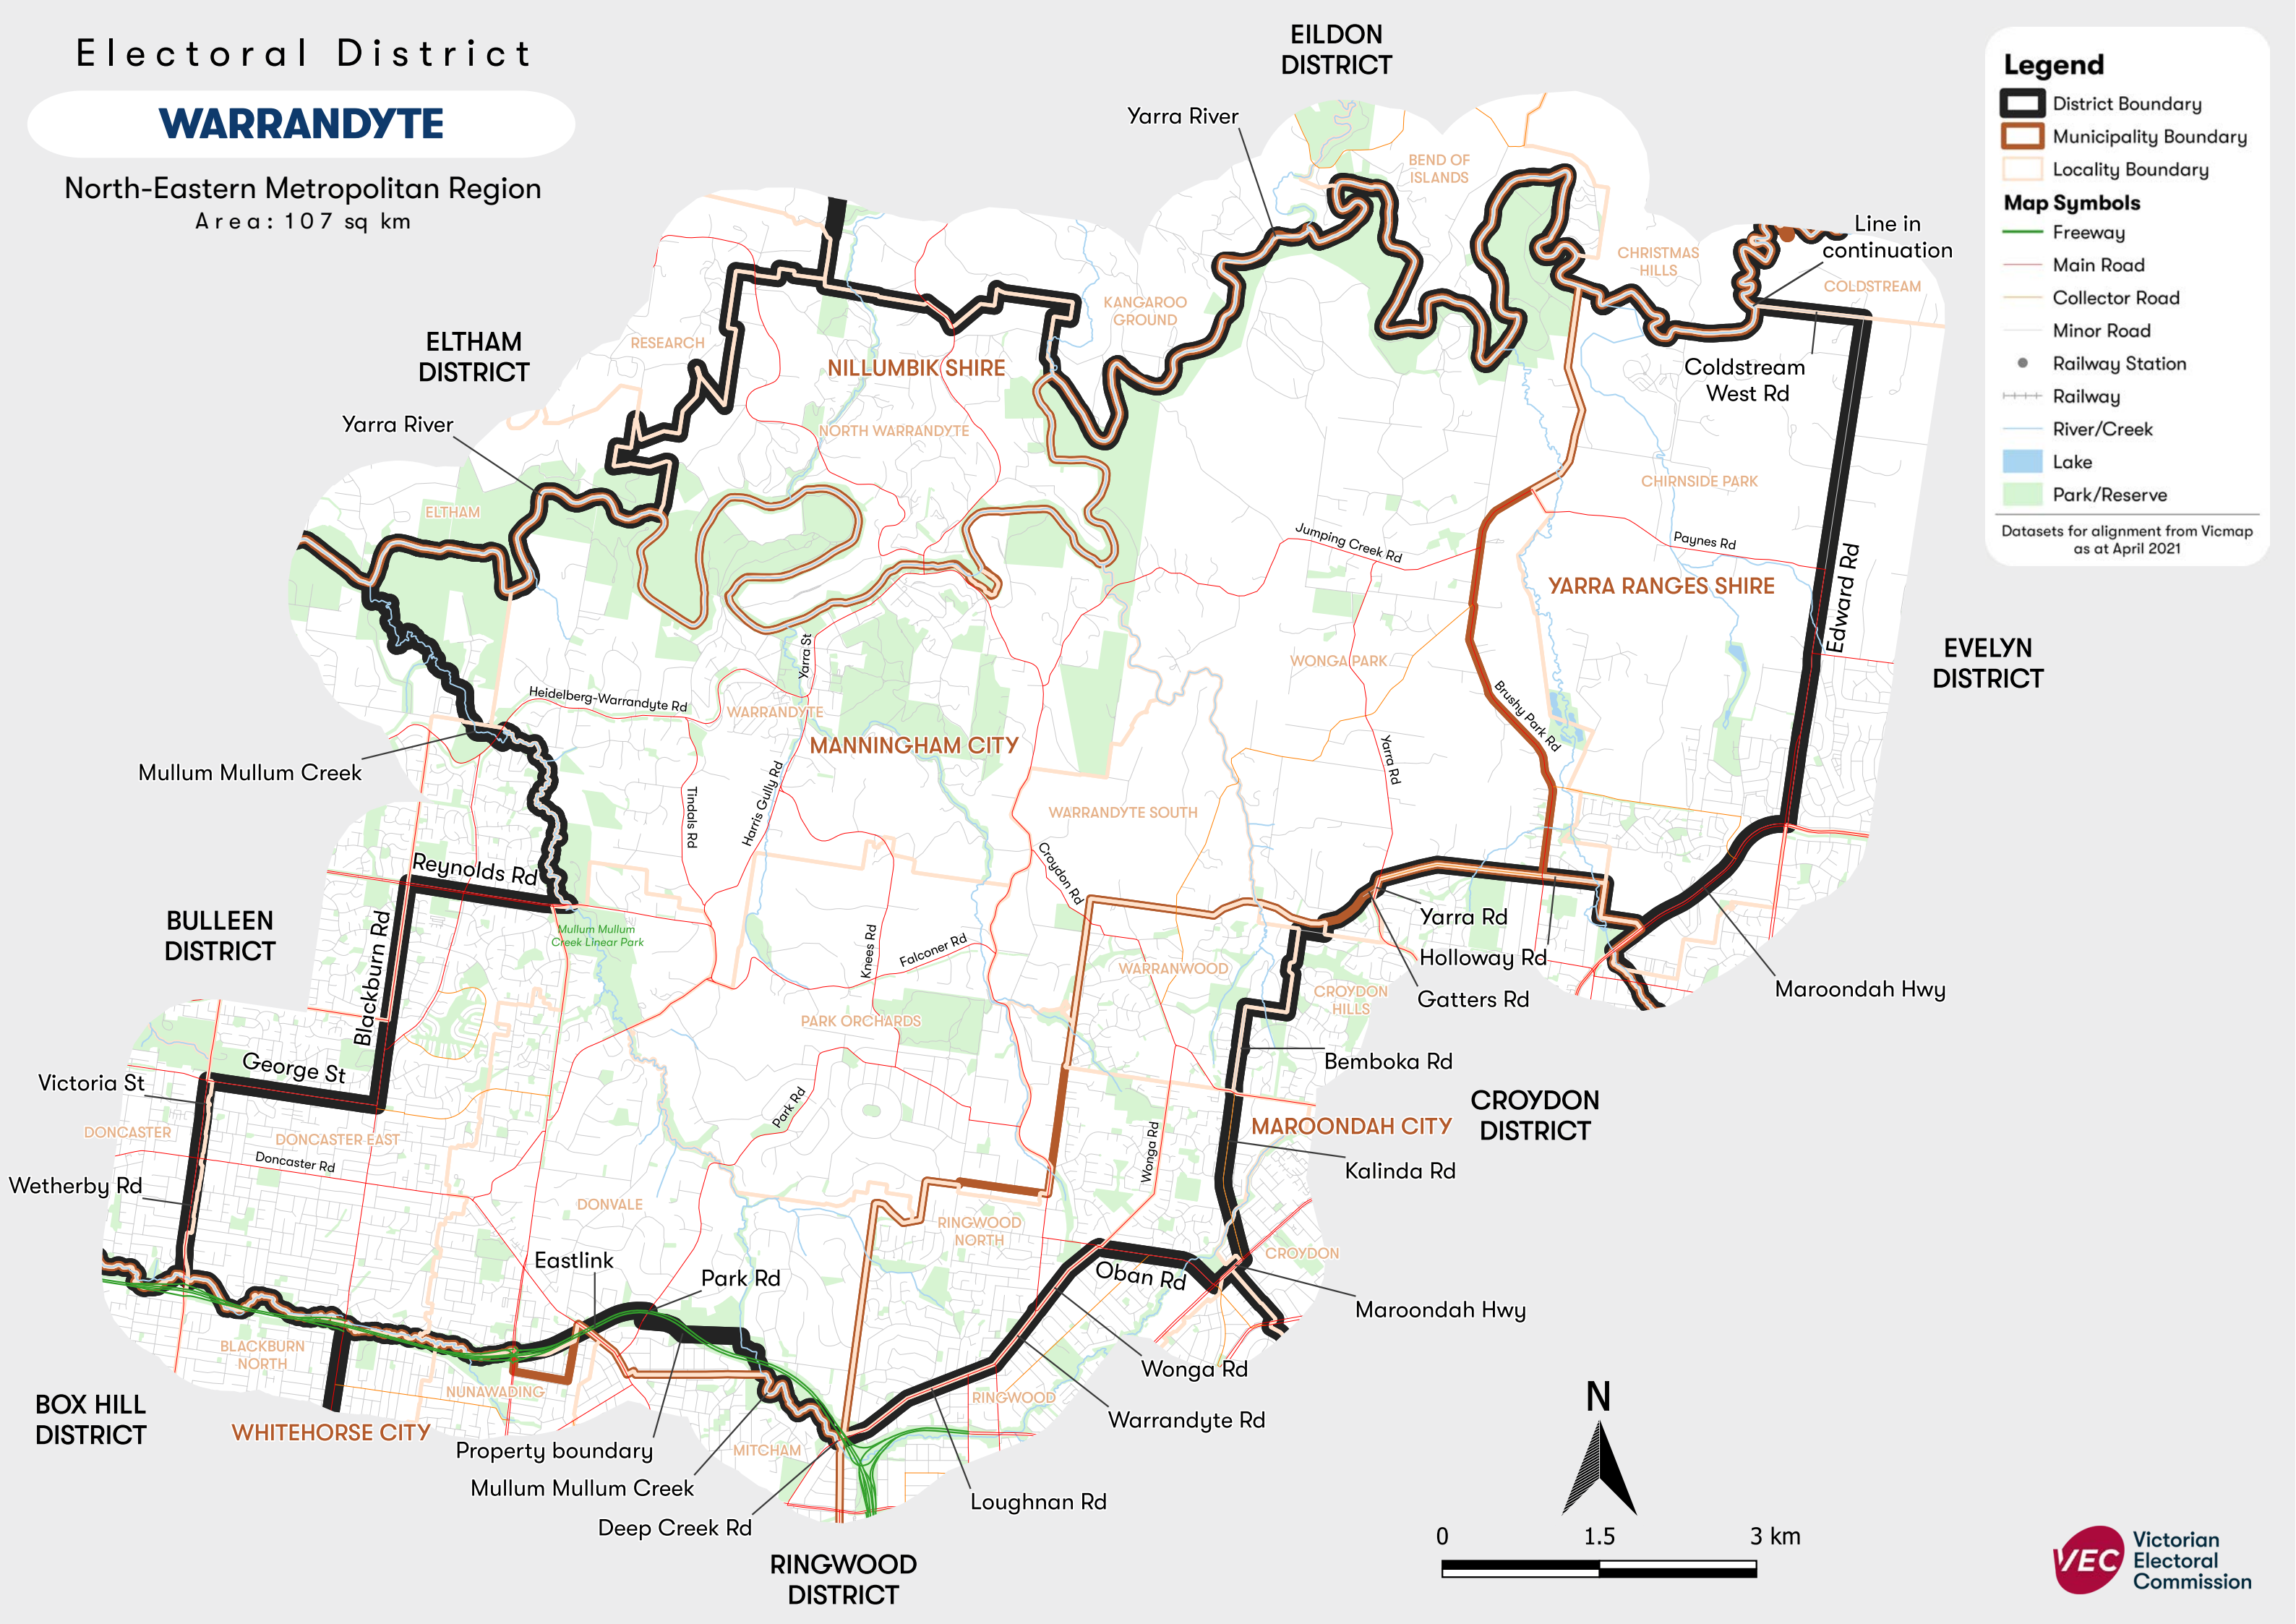

# Electoral District

## WARRANDYTE

North-Eastern Metropolitan Region  
Area: 107 sq km

### Legend

- District Boundary
- Municipality Boundary
- Locality Boundary
- Map Symbols**
- Freeway
- Main Road
- Collector Road
- Minor Road
- Railway Station
- Railway
- River/Creek
- Lake
- Park/Reserve

Datasets for alignment from Vicmap as at April 2021

EVELYN DISTRICT

CROYDON DISTRICT

EILDON DISTRICT

ELTHAM DISTRICT

BULLEEN DISTRICT

BOX HILL DISTRICT

RINGWOOD DISTRICT