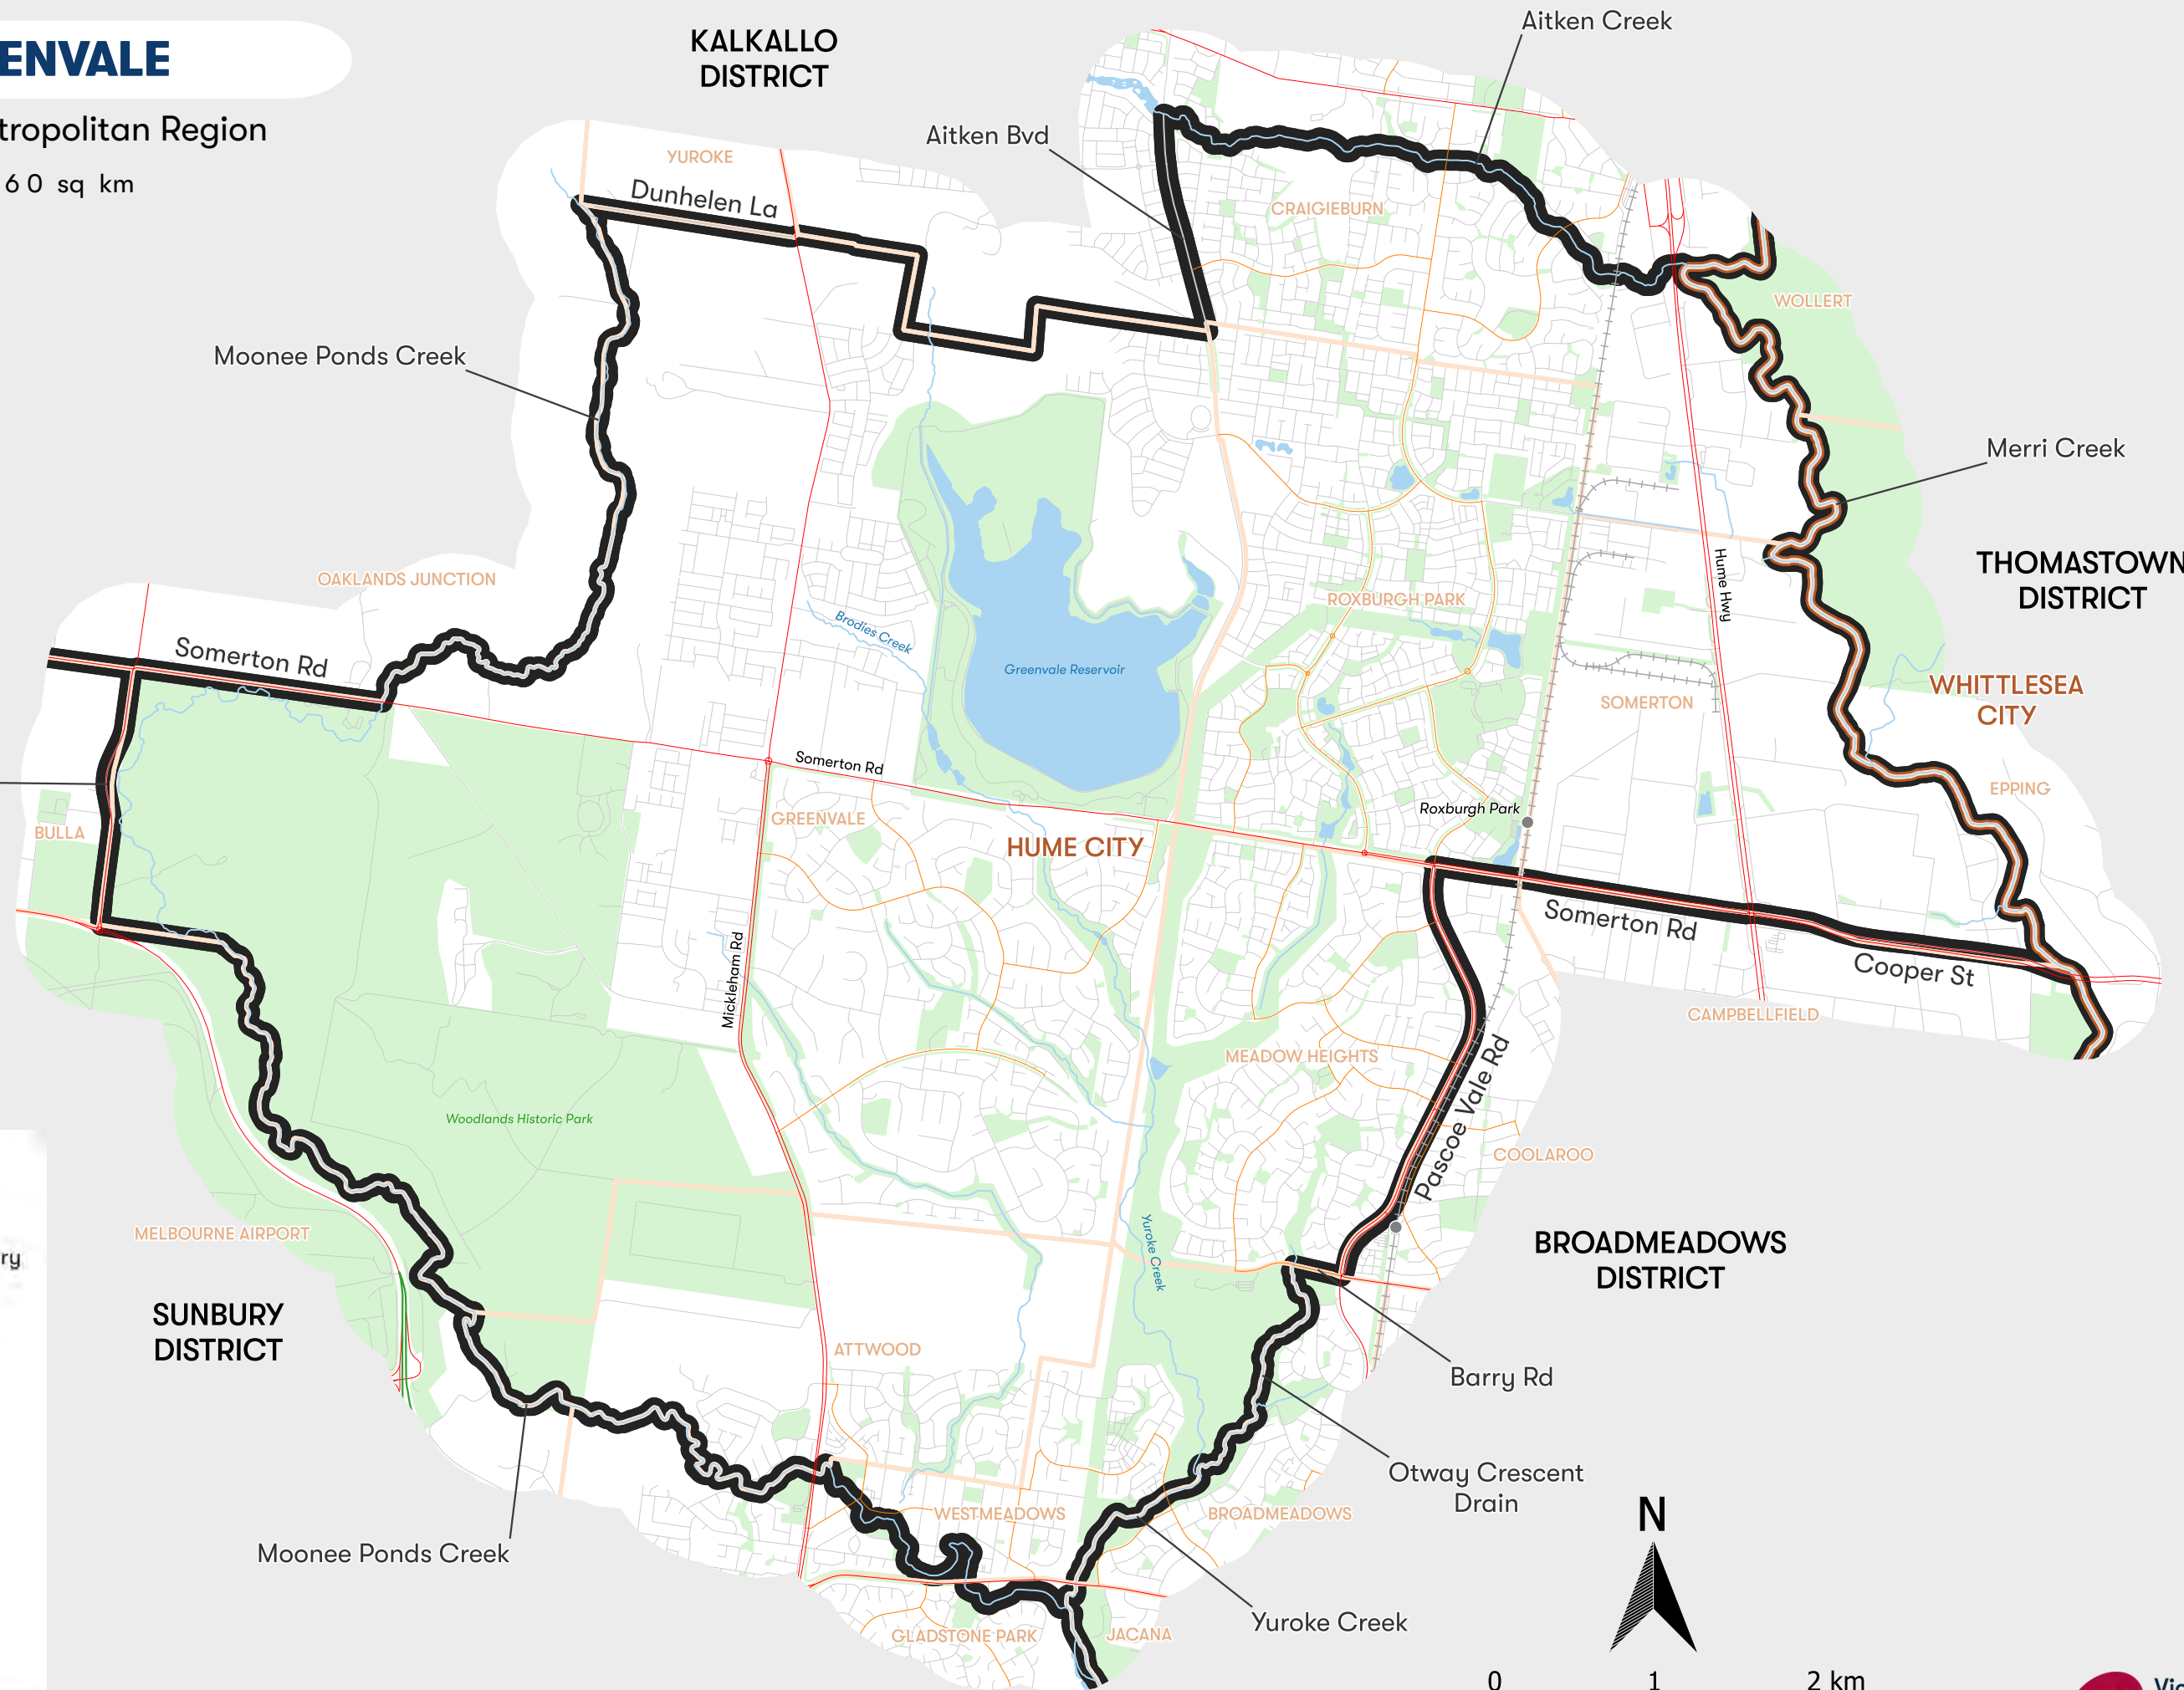

Electoral District

GREENVALE

Northern Metropolitan Region

Area: 60 sq km

Legend

- District Boundary
- Municipality Boundary
- Locality Boundary
- Freeway
- Main Road
- Collector Road
- Minor Road
- Railway Station
- Railway
- River/Creek
- Lake
- Park/Reserve

Datasets for alignment from Vicmap as at April 2021