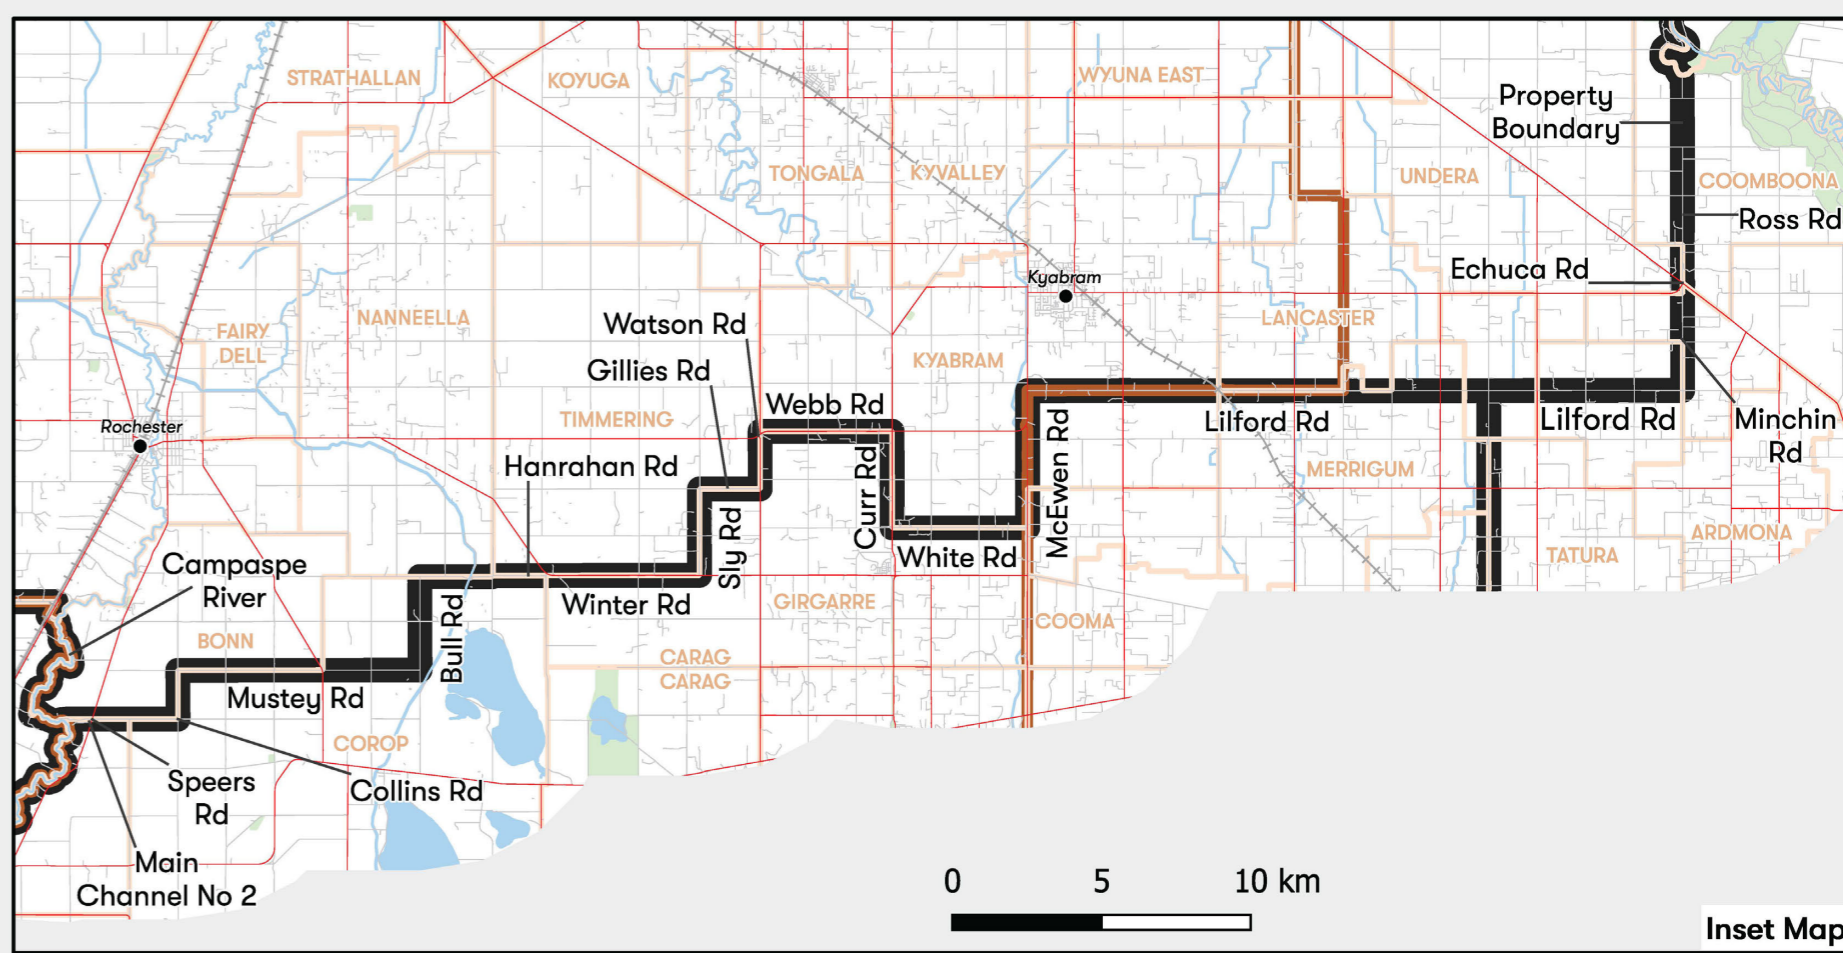

MURRAY PLAINS

Northern Victoria Region
Area: 11,921 sq km

Legend

- District Boundary
- Municipality Boundary
- Locality Boundary

Map Symbols

- Freeway
- Main Road
- Collector Road
- Minor Road
- Main Town
- Railway
- River/Creek
- Lake
- Park/Reserve

Datasets for alignment from Vicmap as at April 2021