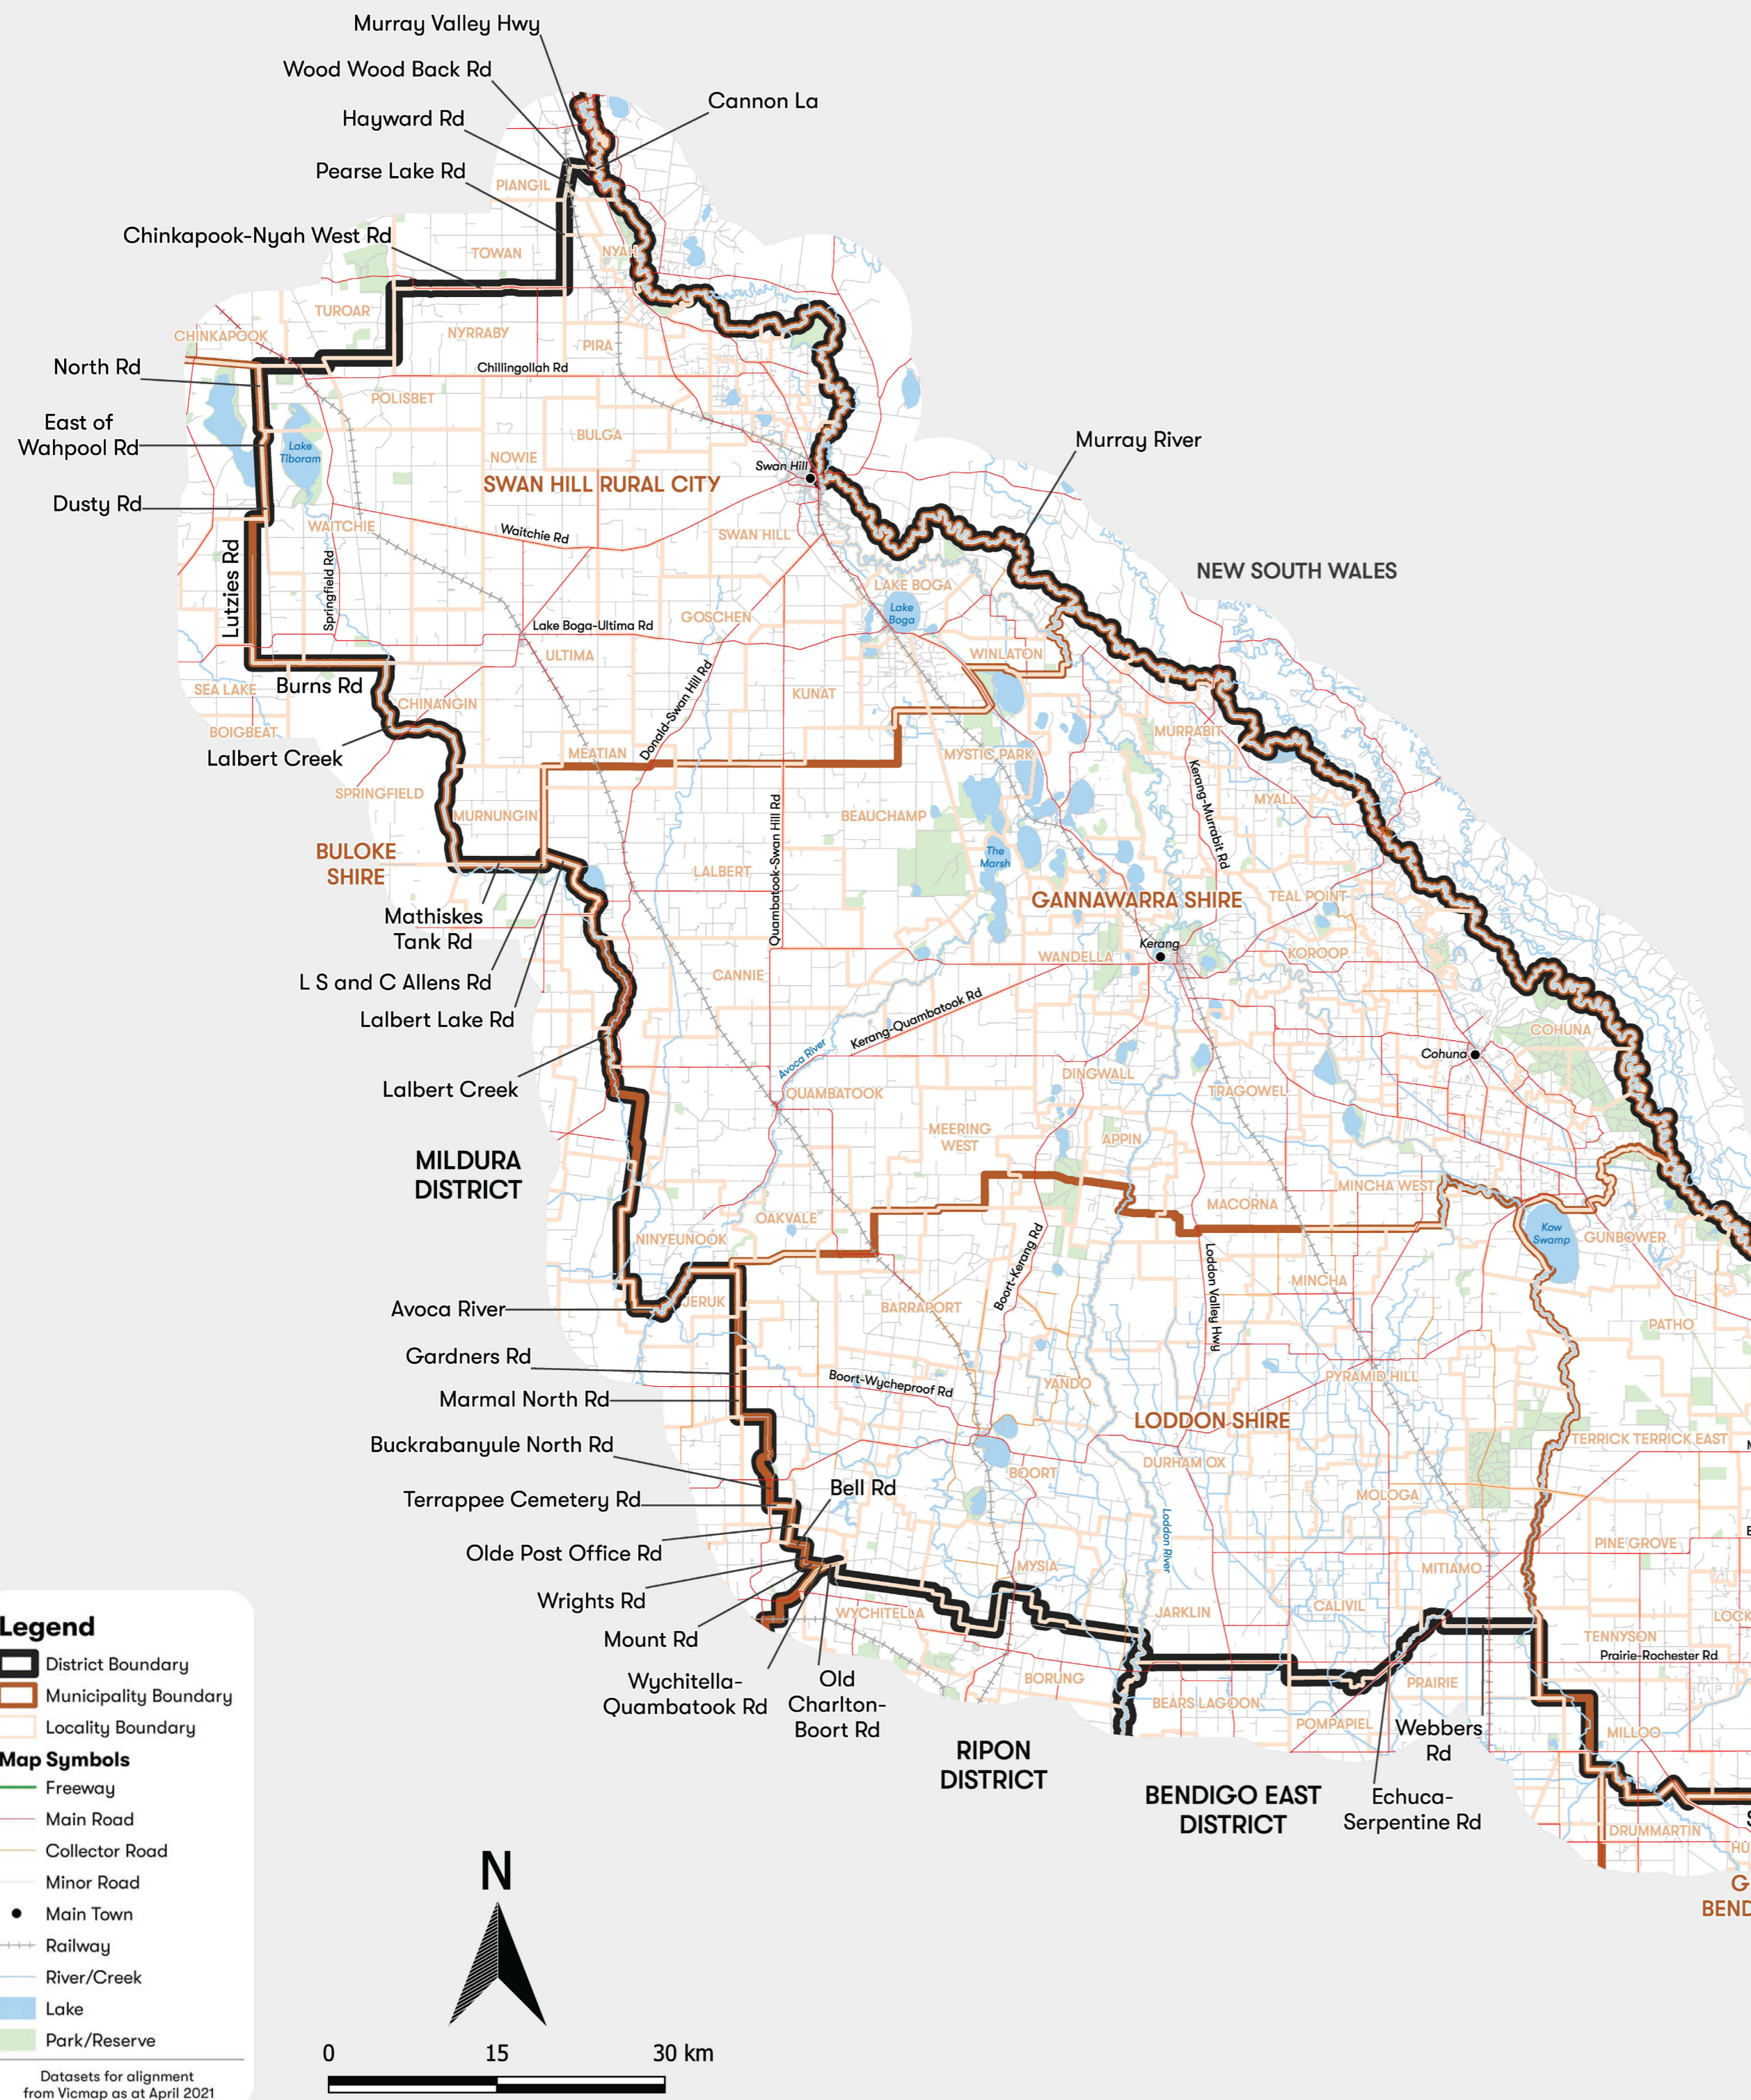

MURRAY PLAINS

Northern Victoria Region
Area: 11,921 sq km

Legend

- District Boundary
- Municipality Boundary
- Locality Boundary

Map Symbols

- Freeway
- Main Road
- Collector Road
- Minor Road
- Main Town
- Railway
- River/Creek
- Lake
- Park/Reserve

Datasets for alignment from Vicmap as at April 2021