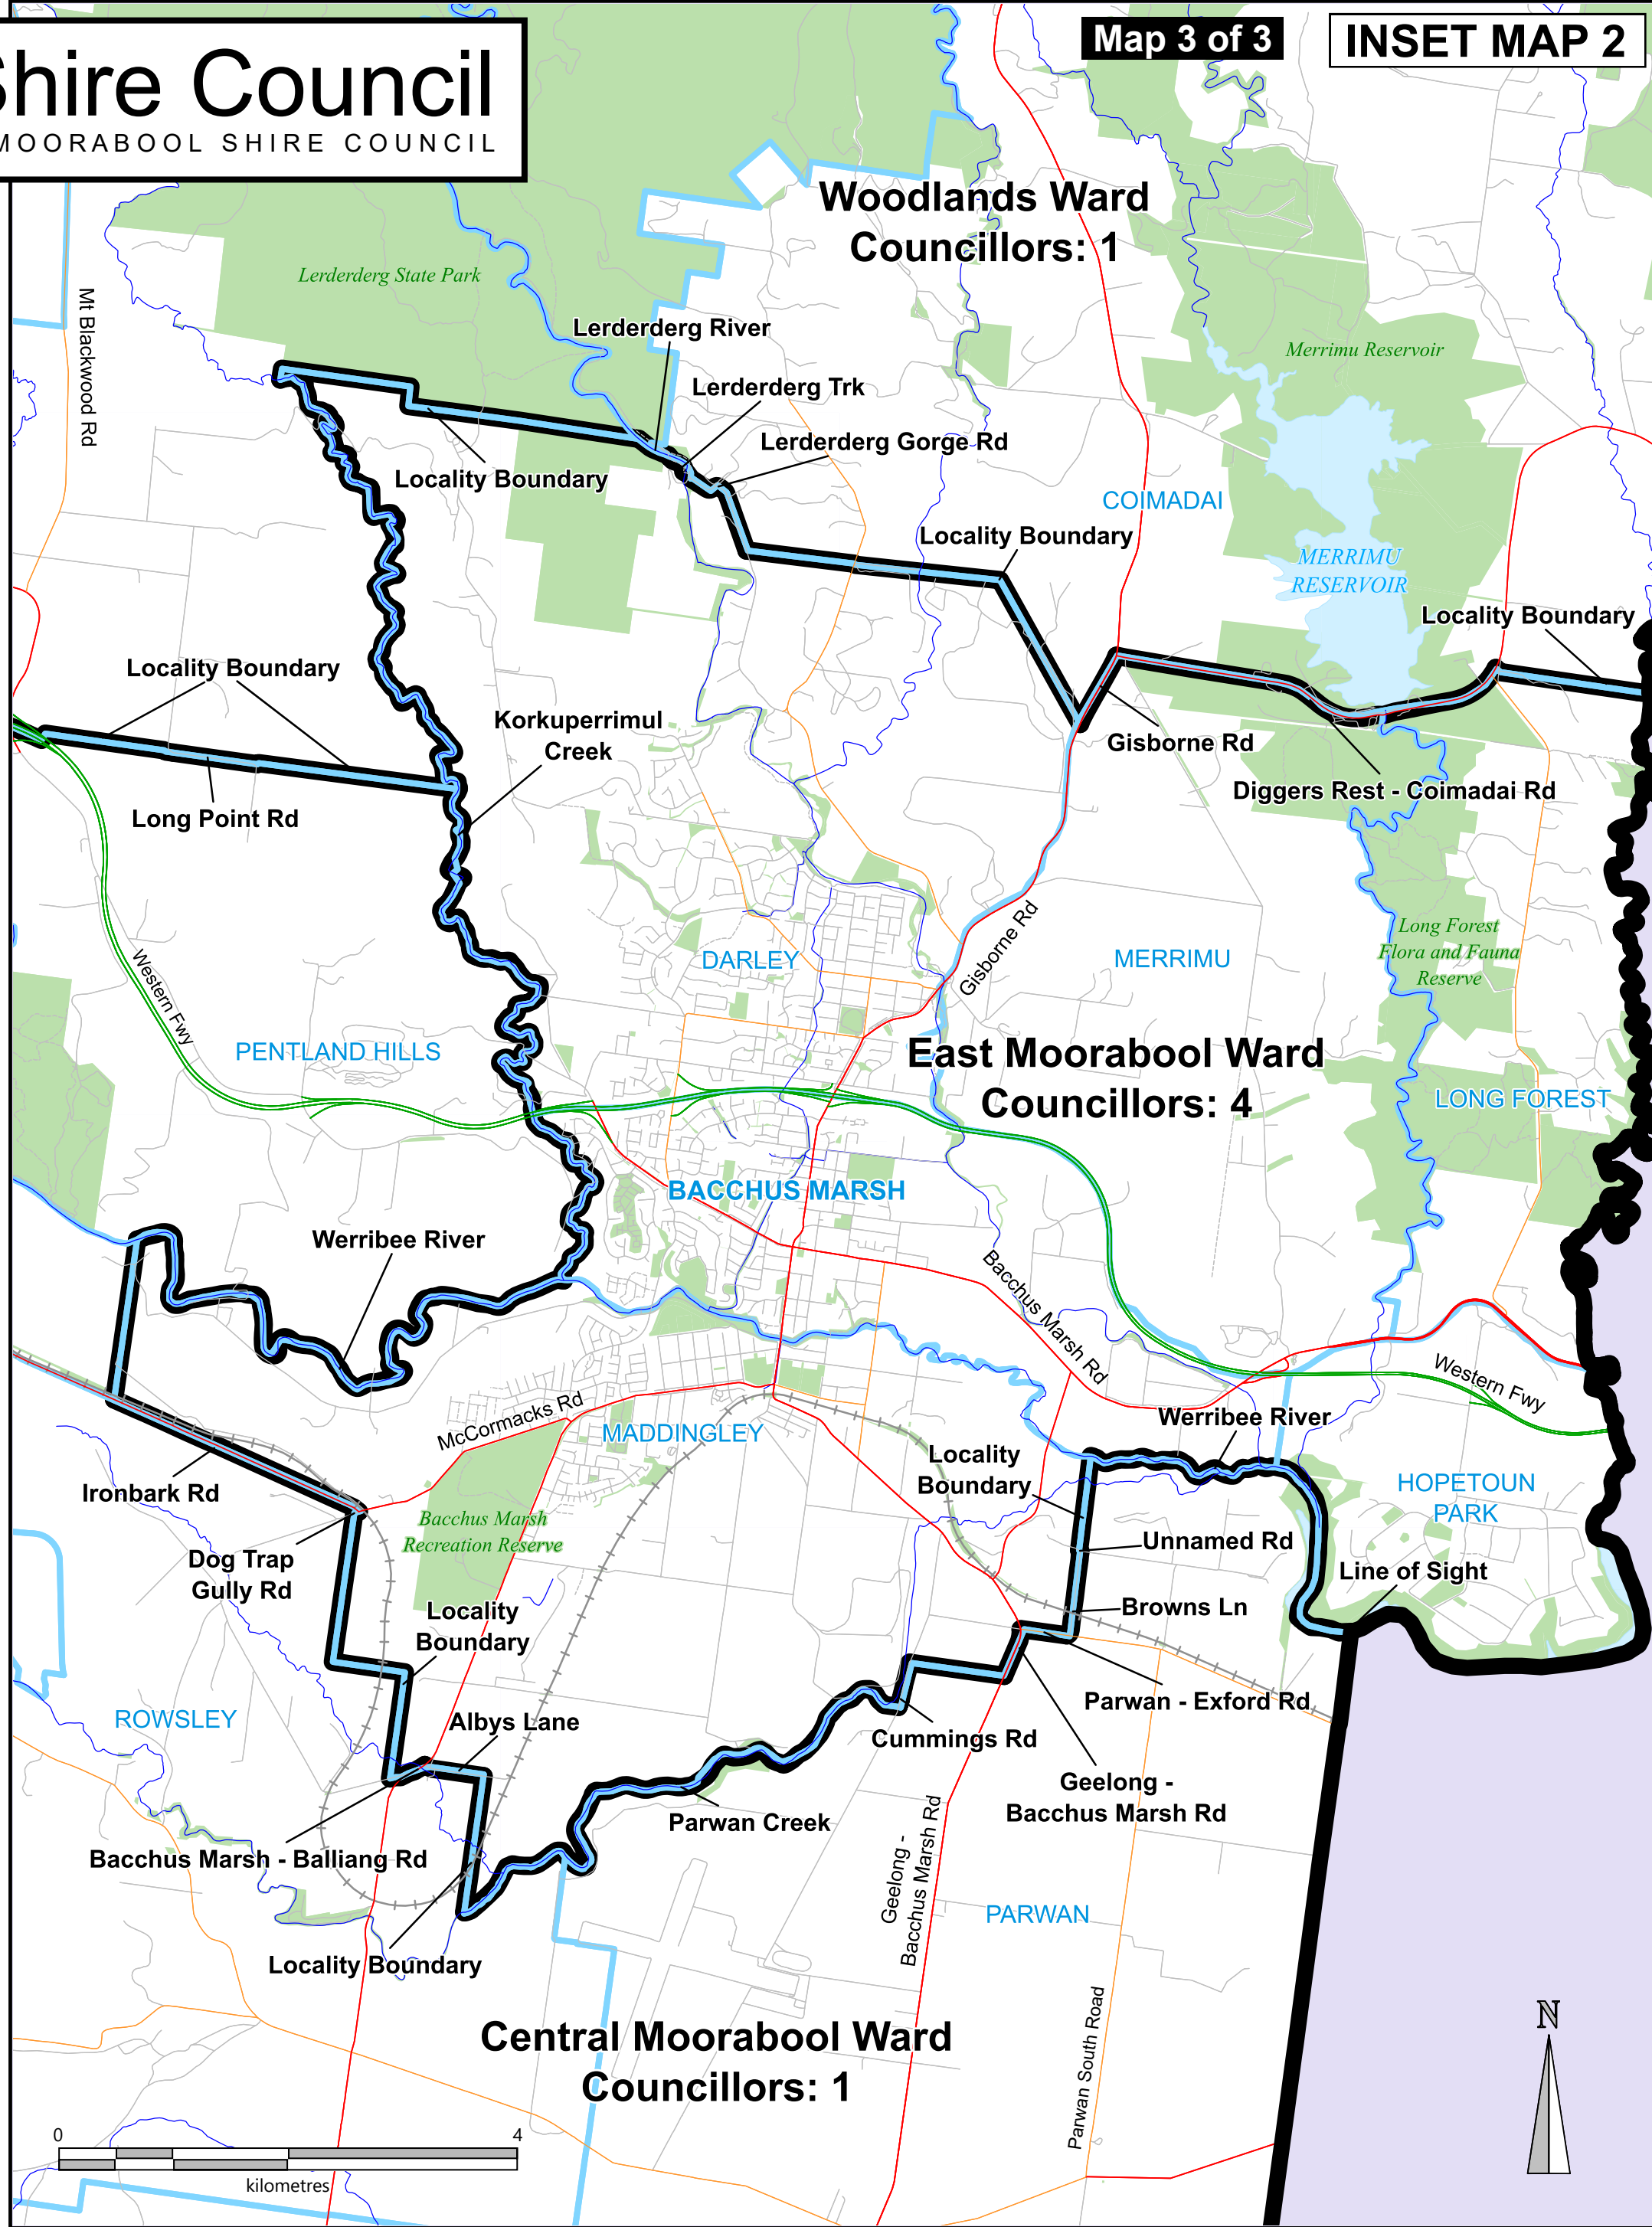

Moorabool Shire Council

ELECTORAL STRUCTURE OF MOORABOOL SHIRE COUNCIL

Maps prepared by:

Data use: