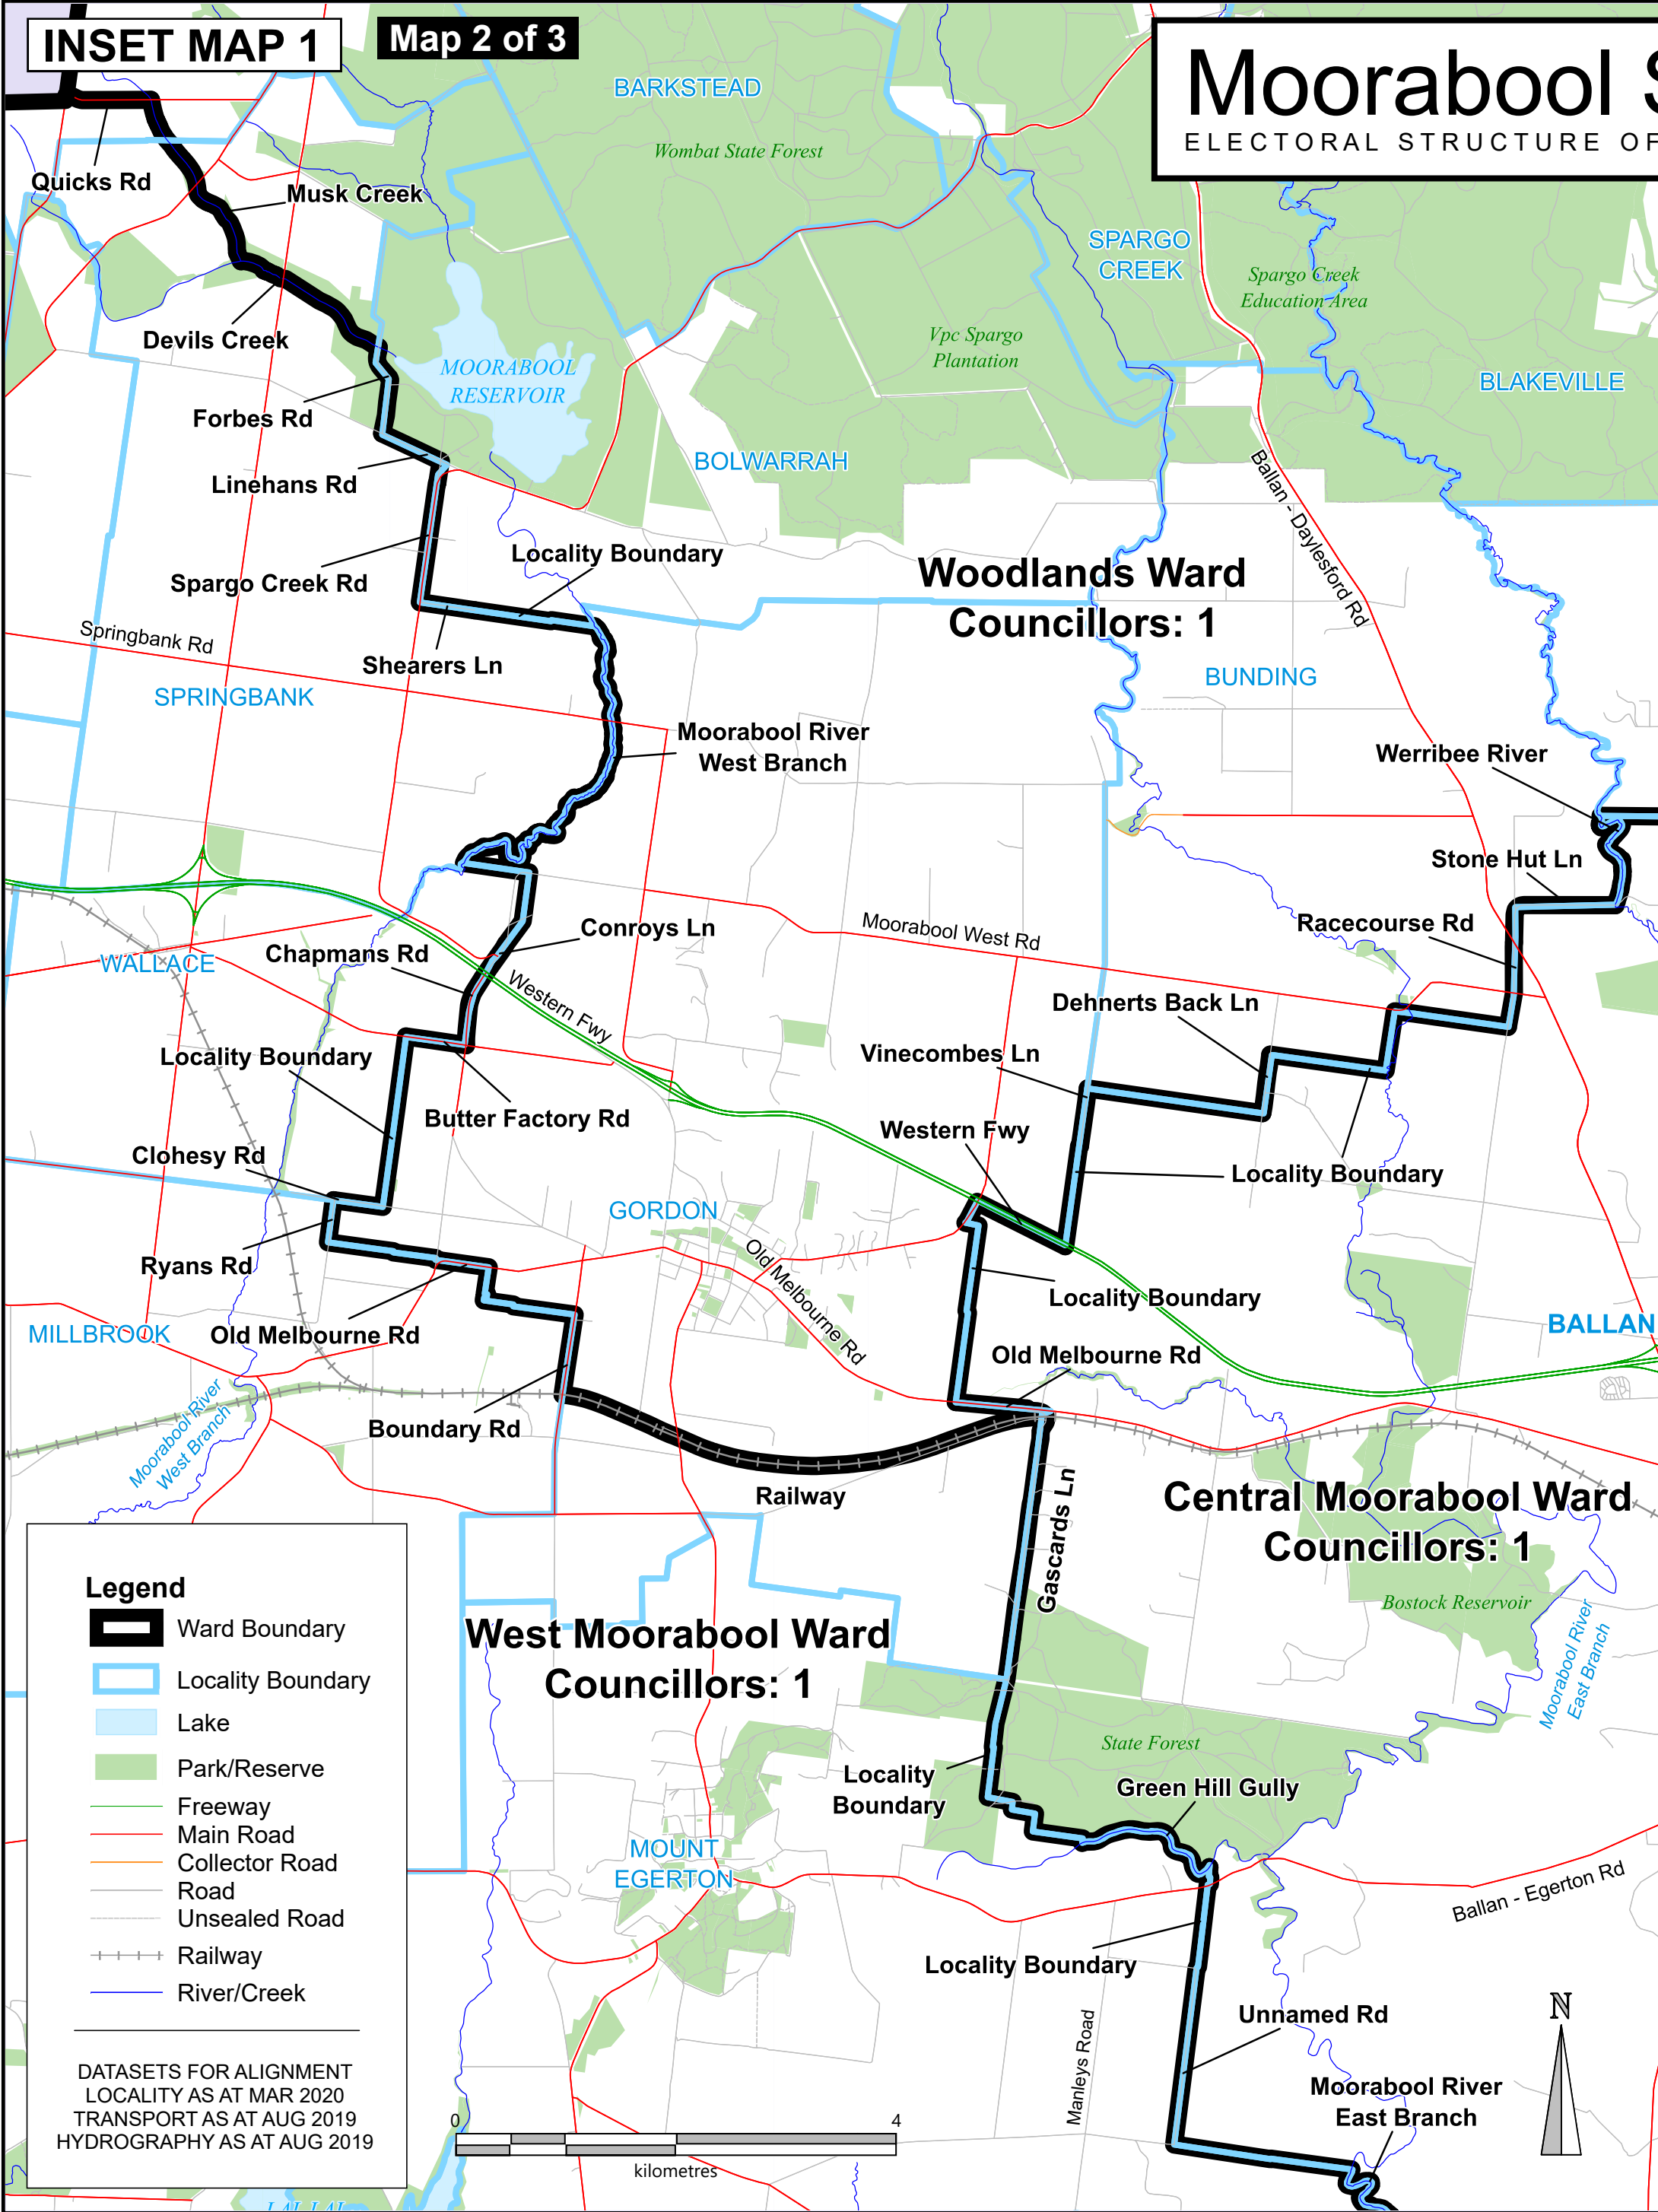

Moorabool Shire Council

ELECTORAL STRUCTURE OF MOORABOOL SHIRE COUNCIL

Maps prepared by:

Data use: