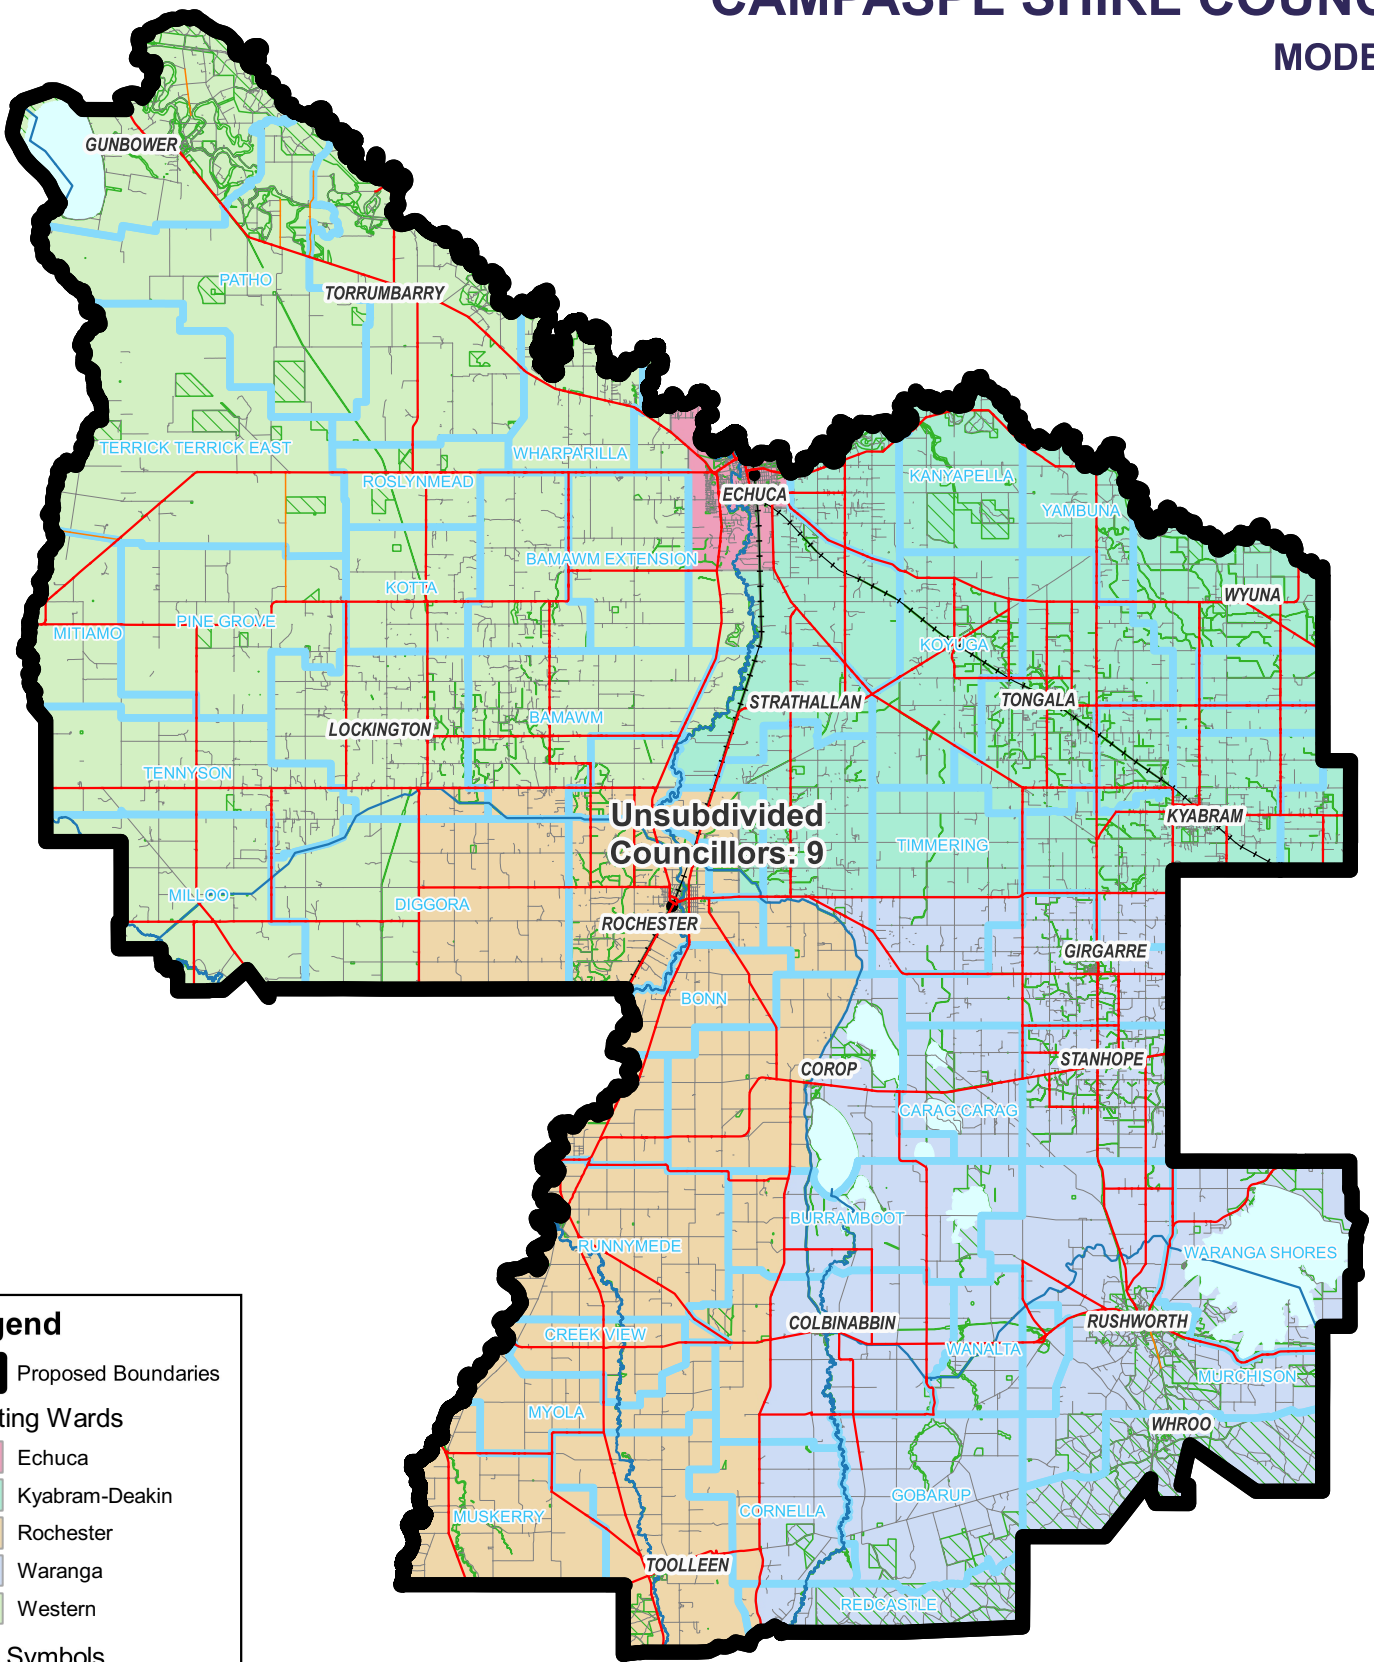

CAMPASPE SHIRE COUNCIL

MODEL 1

Legend

- Proposed Boundaries
- Existing Wards**
- Echuca
- Kyabram-Deakin
- Rochester
- Waranga
- Western
- Map Symbols**
- Freeways
- Main Roads
- Collector Roads
- Minor Roads
- Railways
- Railway Stations
- Rivers & Creeks
- Lakes
- Parks & Reserves
- Locality Boundaries

Ward	Councillors	Electors*	Deviation	Area sq km
Unsubdivided	9	31,046	0%	4,518
Total	9	31,046		4,518

*Electors as at 11 Nov 2022

Map prepared by:

Data use: